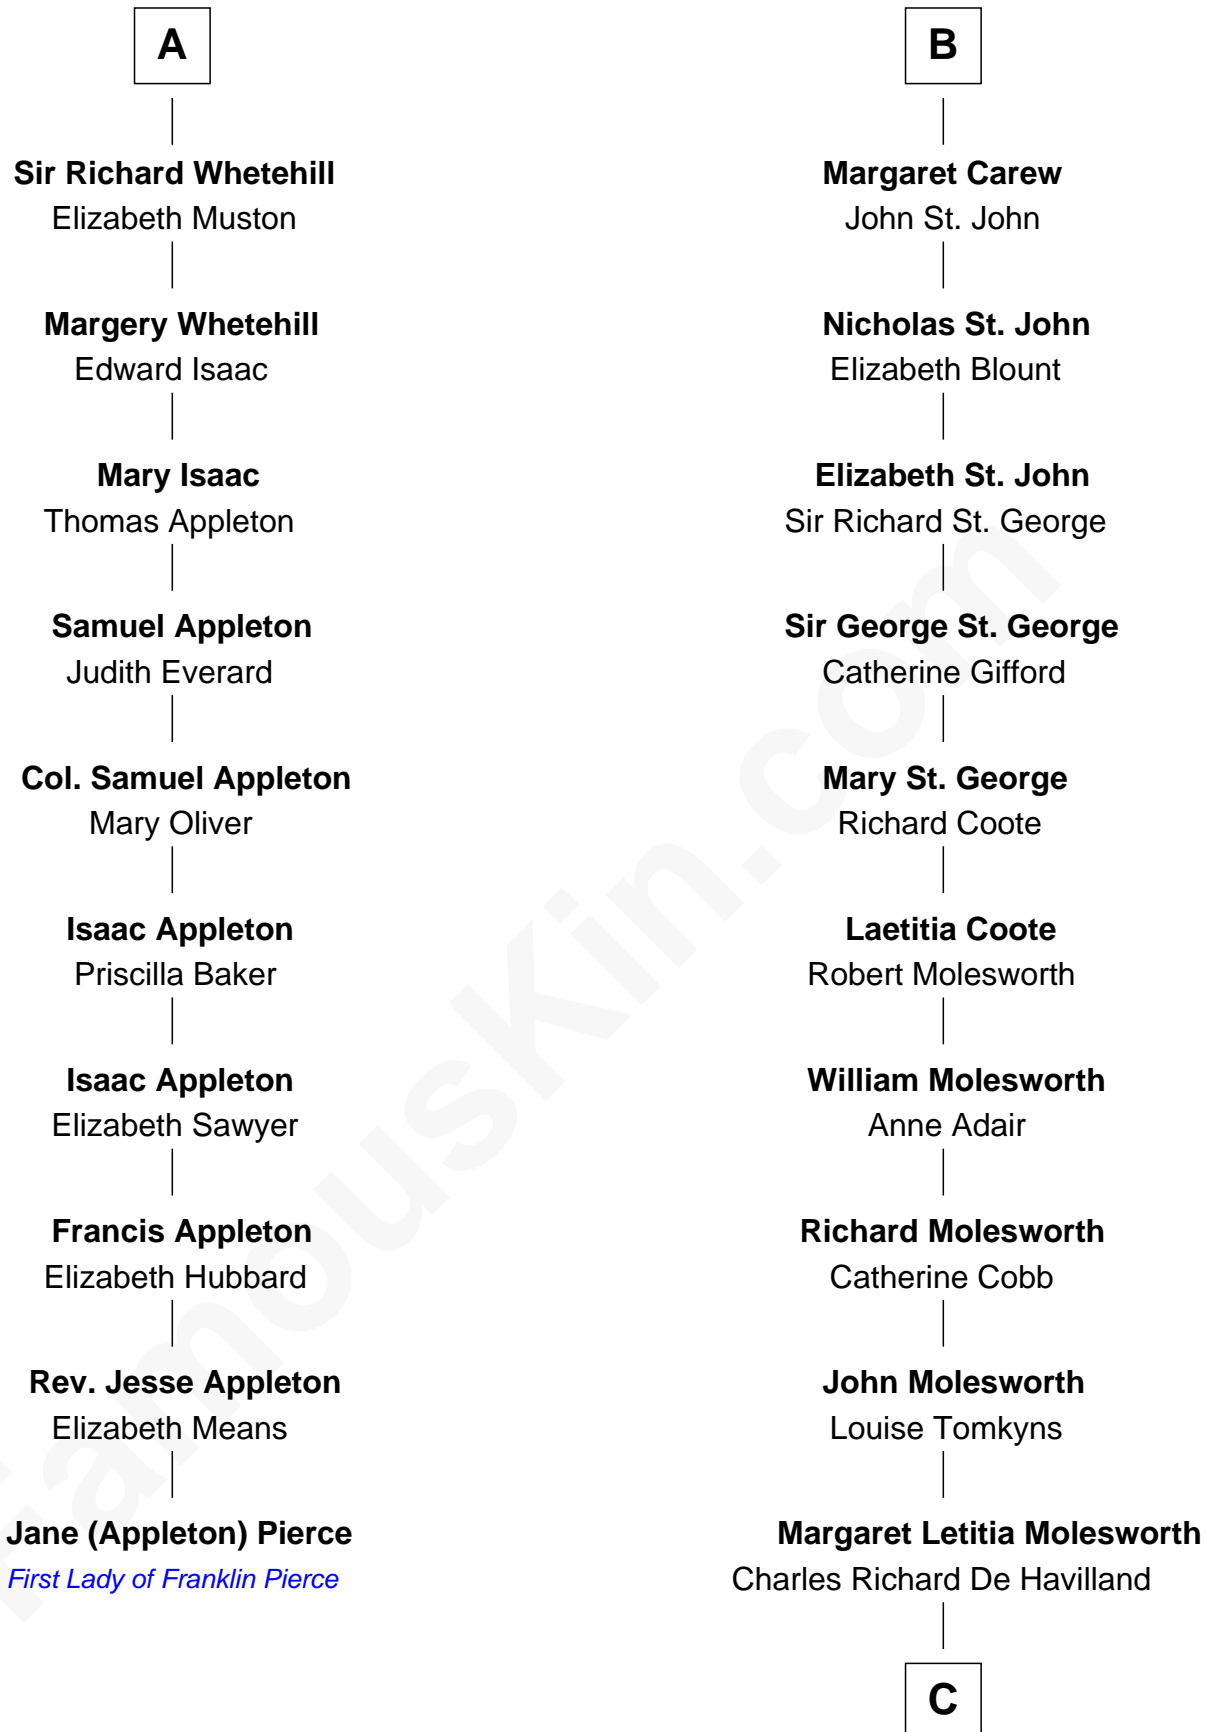

FamousKin.com

Relationship Chart of

Jane (Appleton) Pierce

First Lady of President Franklin Pierce

16th cousin 2 times removed of

Joan Fontaine

Movie Actress

John IV le Strange

Joan de Somery

C

Walter Augustus De Havilland

Lillian Augusta Ruse

Joan Fontaine

Movie Actress

FamousKin.com