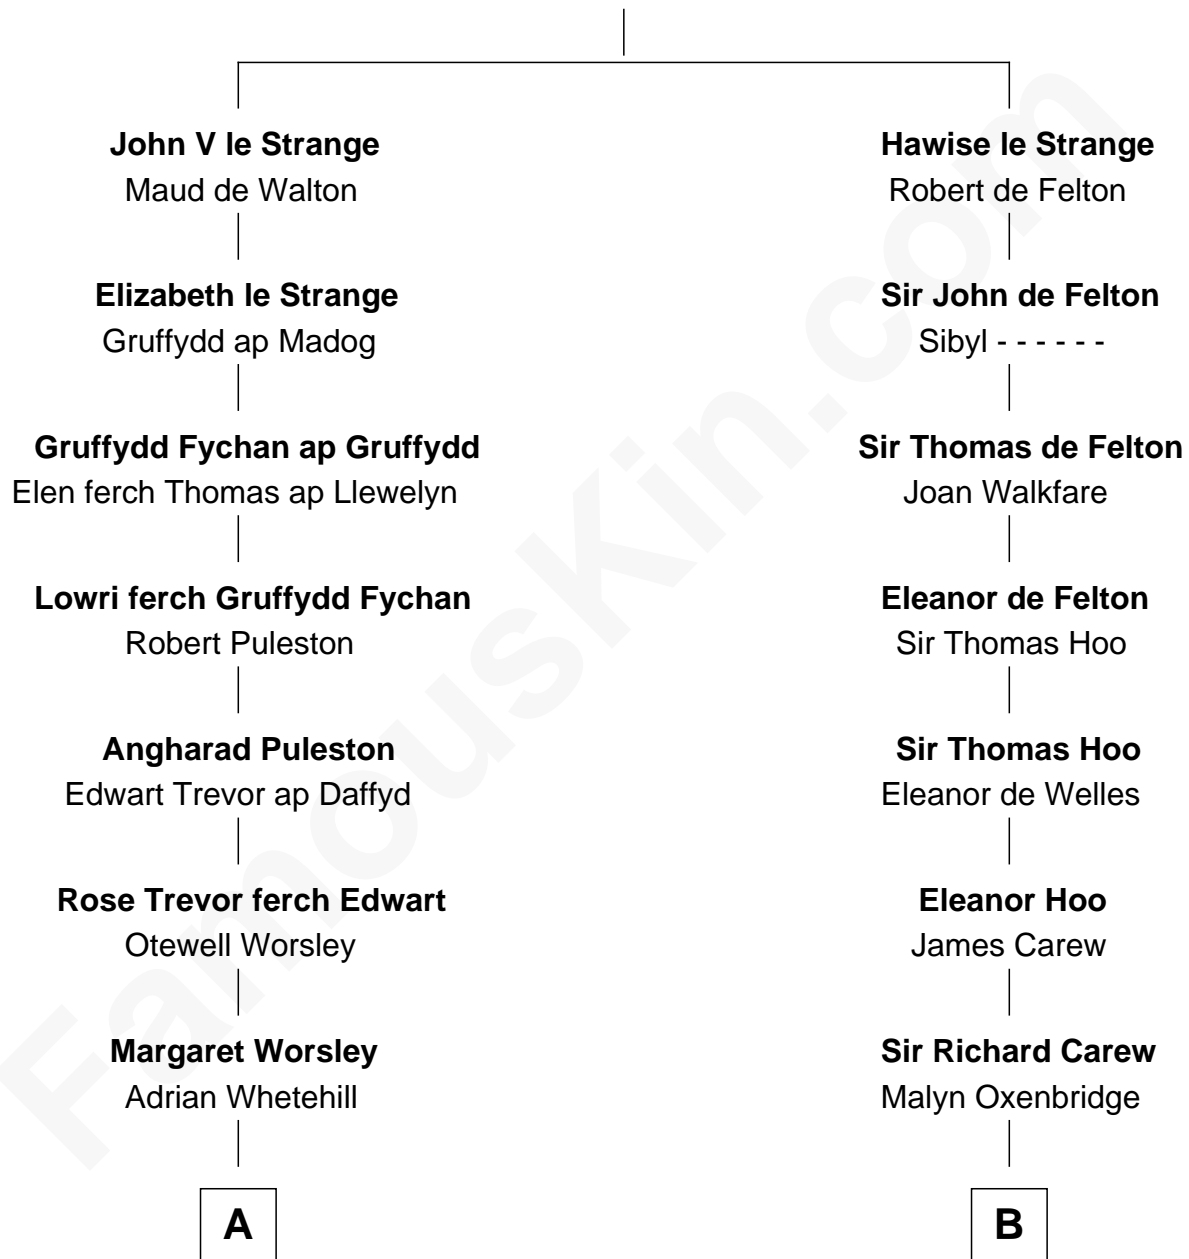

FamousKin.com

Relationship Chart of

Jane (Appleton) Pierce

First Lady of President Franklin Pierce

16th cousin 2 times removed of

Joan Fontaine

Movie Actress

John IV le Strange

Joan de Somery

C

Walter Augustus De Havilland

Lillian Augusta Ruse

Joan Fontaine

Movie Actress

FamousKin.com