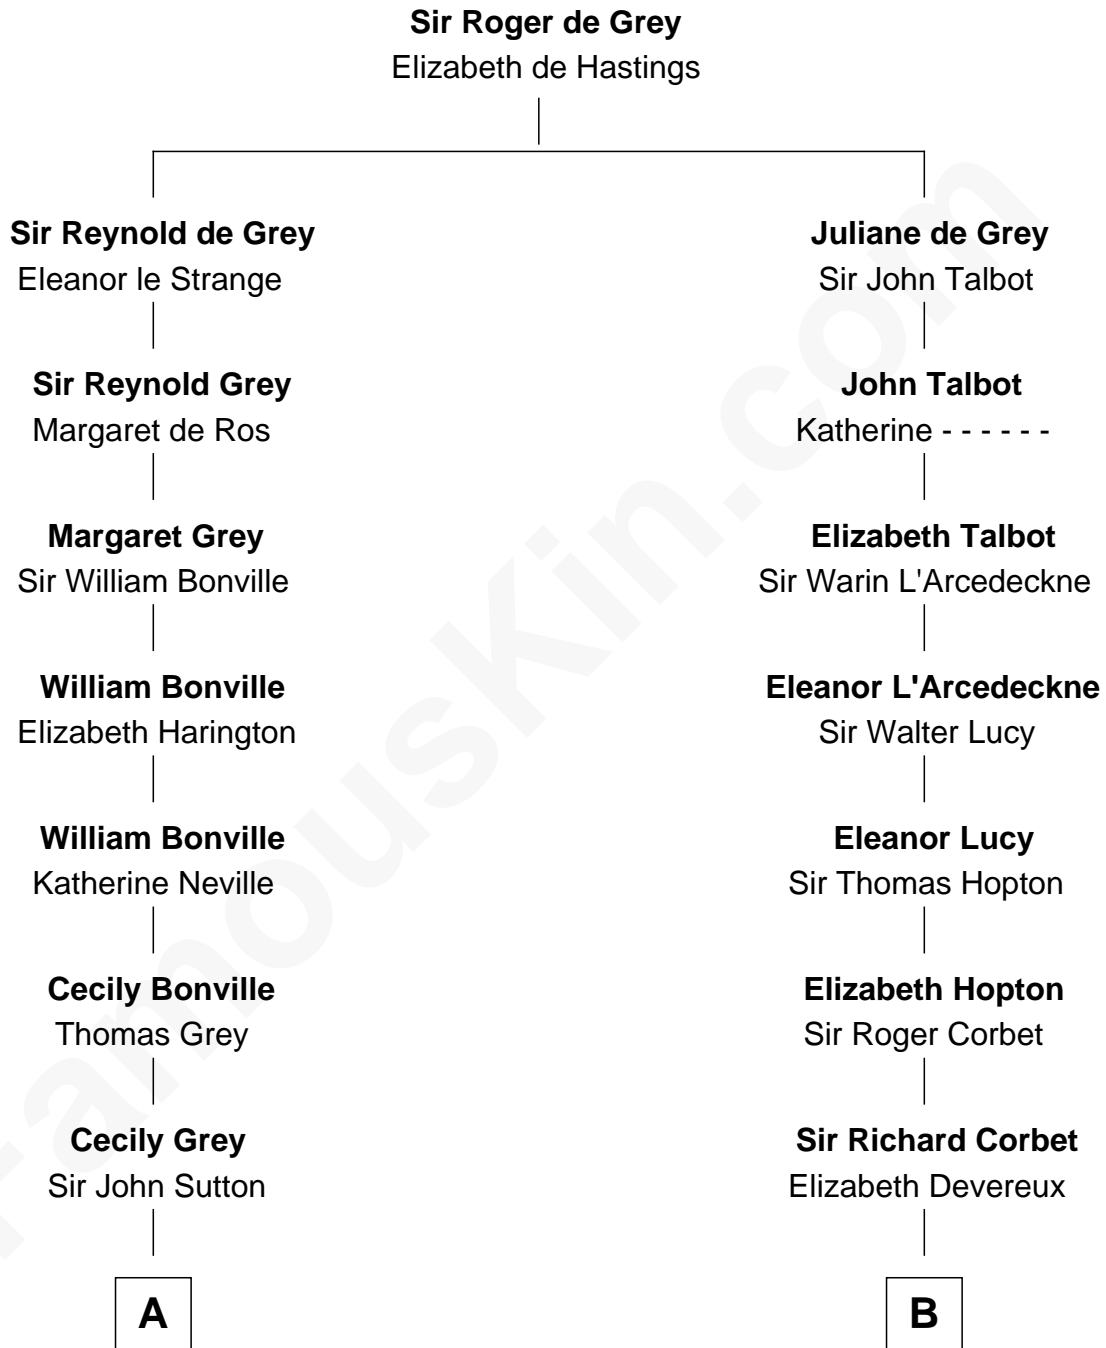

FamousKin.com

Relationship Chart of

Jane (Appleton) Pierce

First Lady of President Franklin Pierce

15th cousin 4 times removed of

Joan Fontaine

Movie Actress

C

Margaret Letitia Molesworth
Charles Richard De Havilland

Walter Augustus De Havilland
Lillian Augusta Ruse

Joan Fontaine
Movie Actress

FamousKin.com