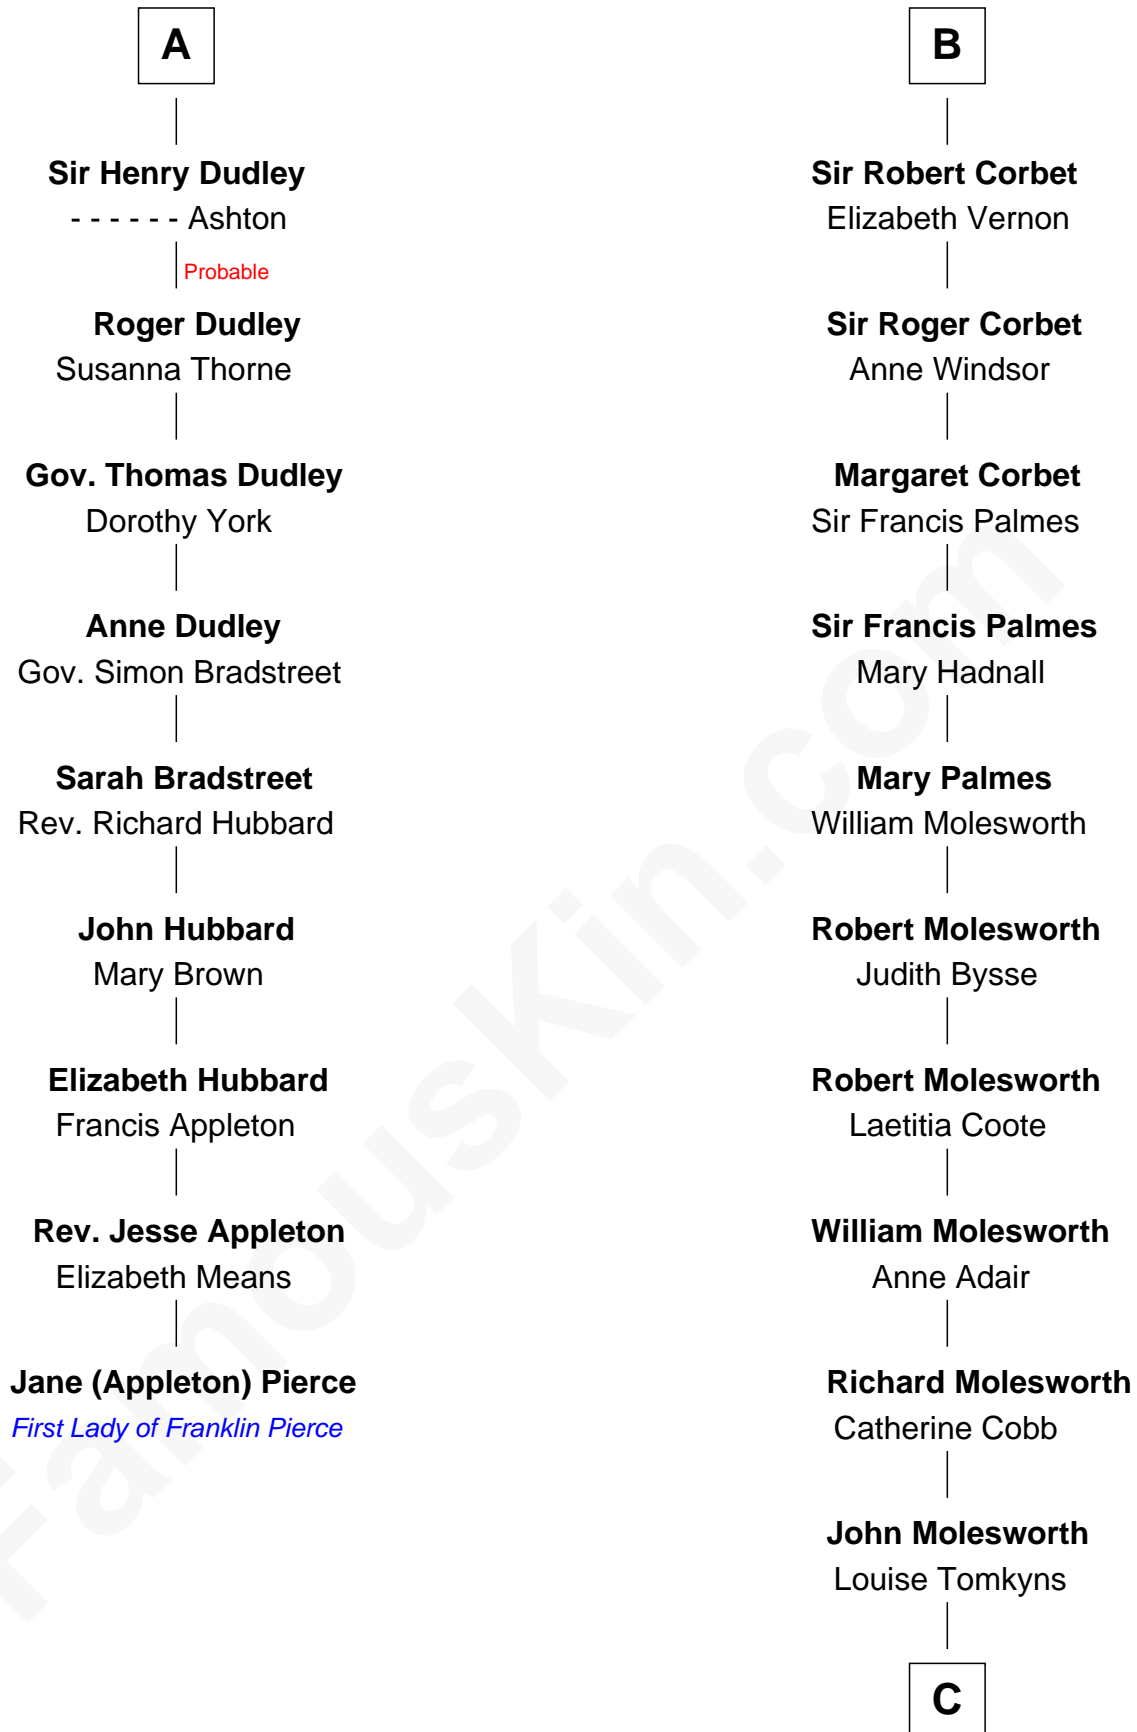

FamousKin.com

Relationship Chart of

Jane (Appleton) Pierce

First Lady of President Franklin Pierce

15th cousin 4 times removed of

Joan Fontaine

Movie Actress

C

Margaret Letitia Molesworth
Charles Richard De Havilland

Walter Augustus De Havilland
Lillian Augusta Ruse

Joan Fontaine
Movie Actress

FamousKin.com