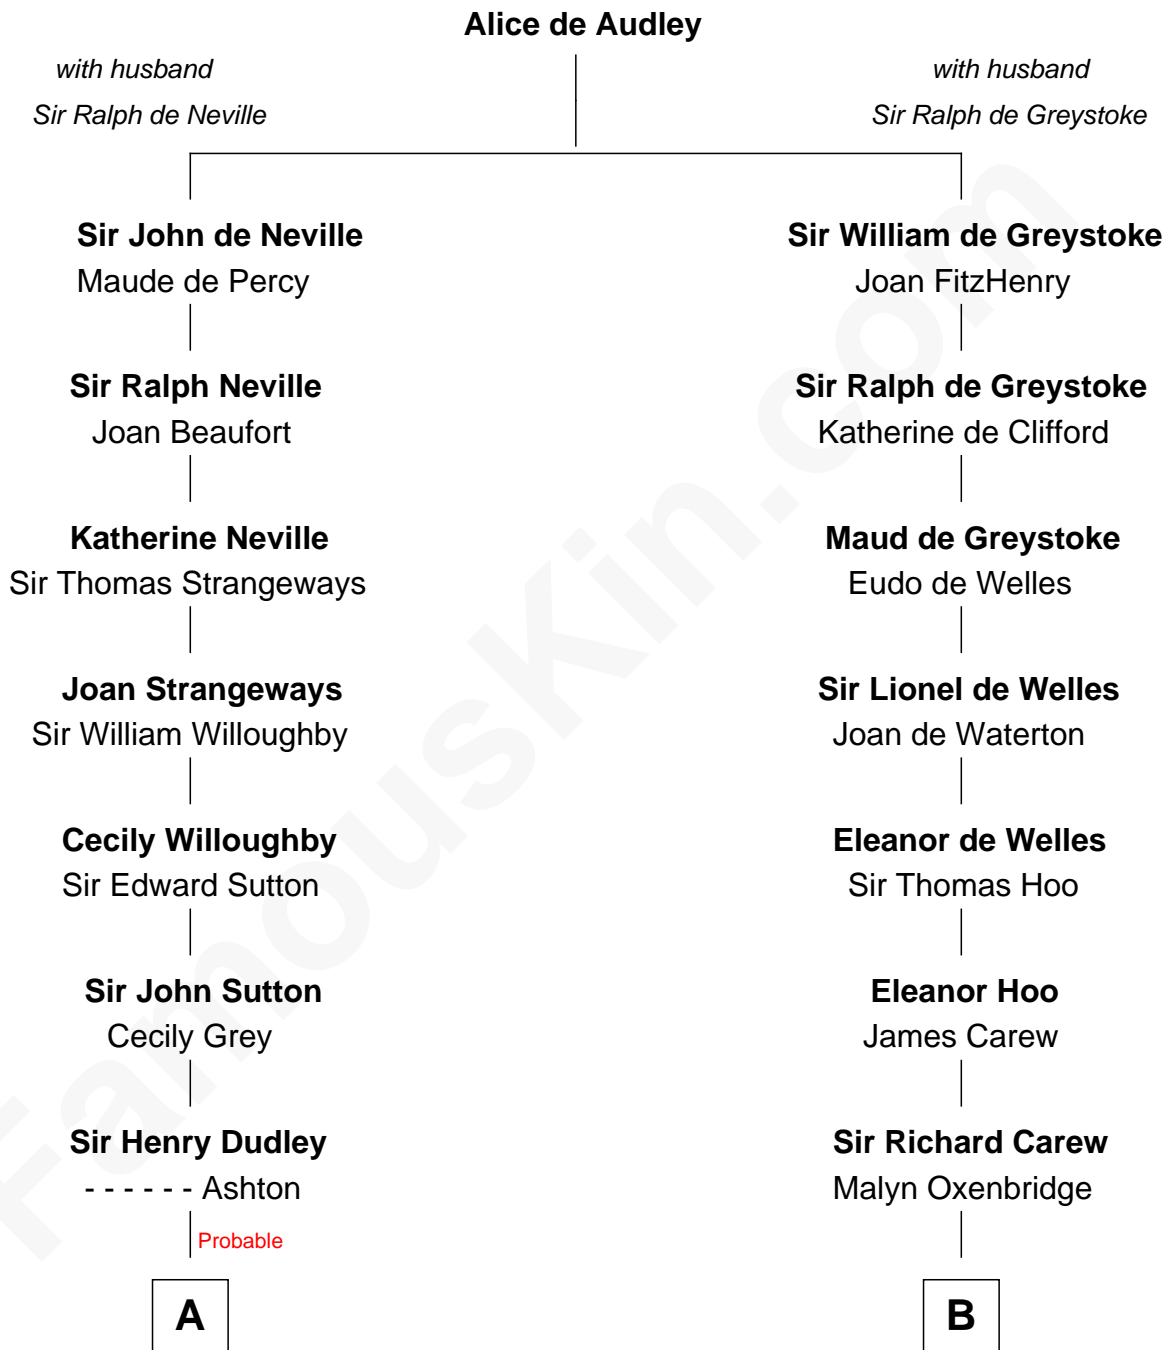

## Relationship Chart of

**Jane (Appleton) Pierce**

*First Lady of President Franklin Pierce*

14th cousin 4 times removed of

**Joan Fontaine**

*Movie Actress*

**C**

Walter Augustus De Havilland