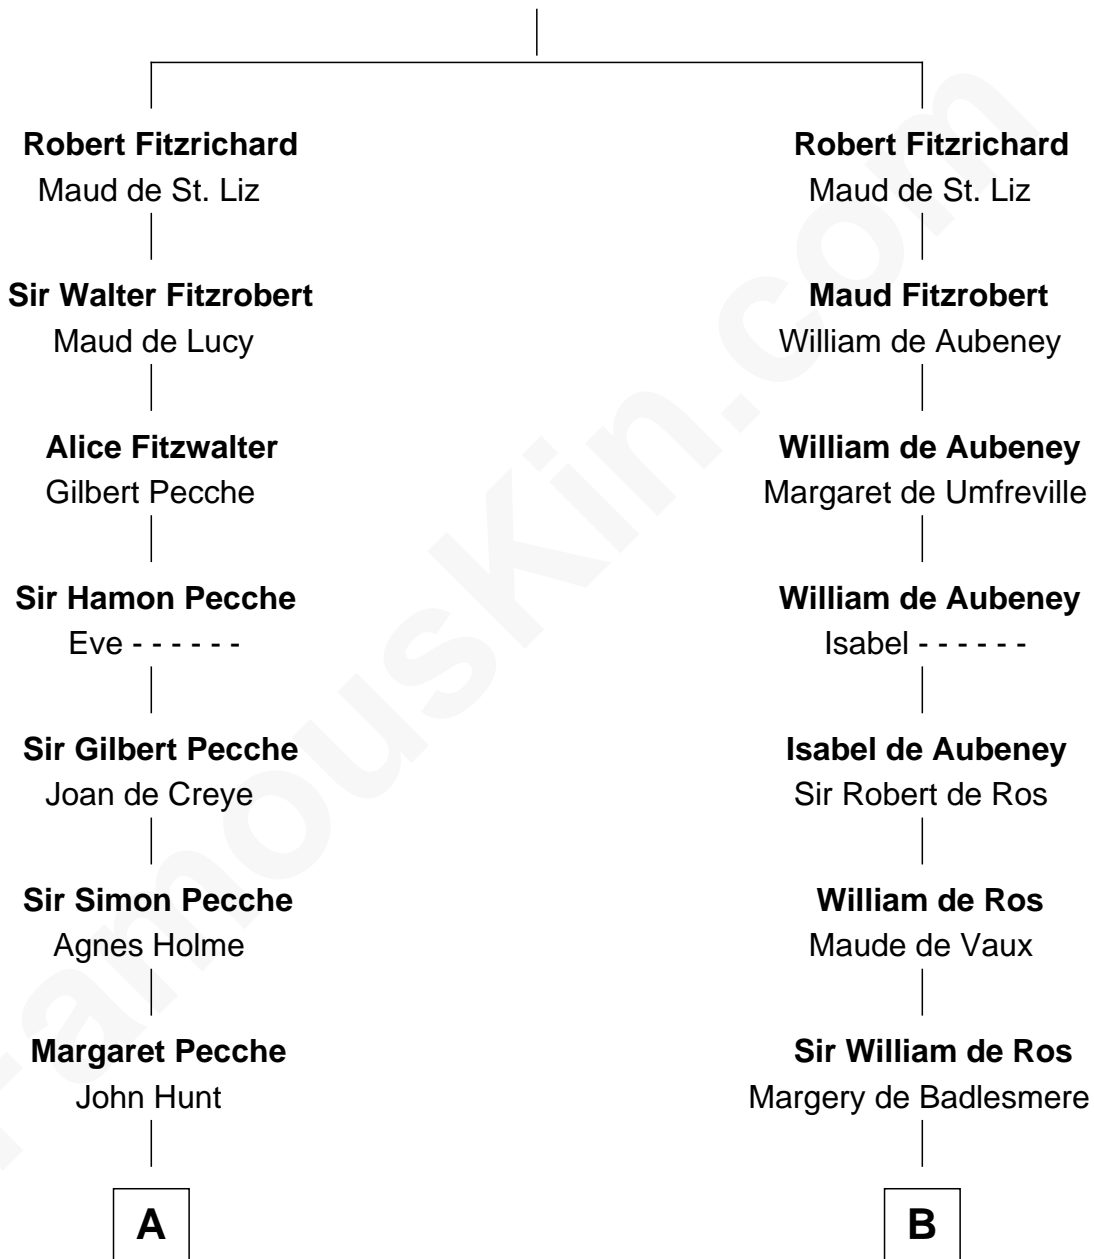

## Relationship Chart of

### Jane (Appleton) Pierce

*First Lady of President Franklin Pierce*

19th cousin 1 time removed of

**George Clinton**

*4th U.S. Vice President*

**Richard Fitzgilbert**

Rohese Giffard

**C**

**Isaac Appleton**  
Elizabeth Sawyer

**Francis Appleton**  
Elizabeth Hubbard

**Rev. Jesse Appleton**  
Elizabeth Means

**Jane (Appleton) Pierce**  
*First Lady of Franklin Pierce*

**D**

**James Clinton**  
Elizabeth Smith

**Charles Clinton**  
Elizabeth Denniston

**George Clinton**  
*4th U.S. Vice President*

FamousKin.com