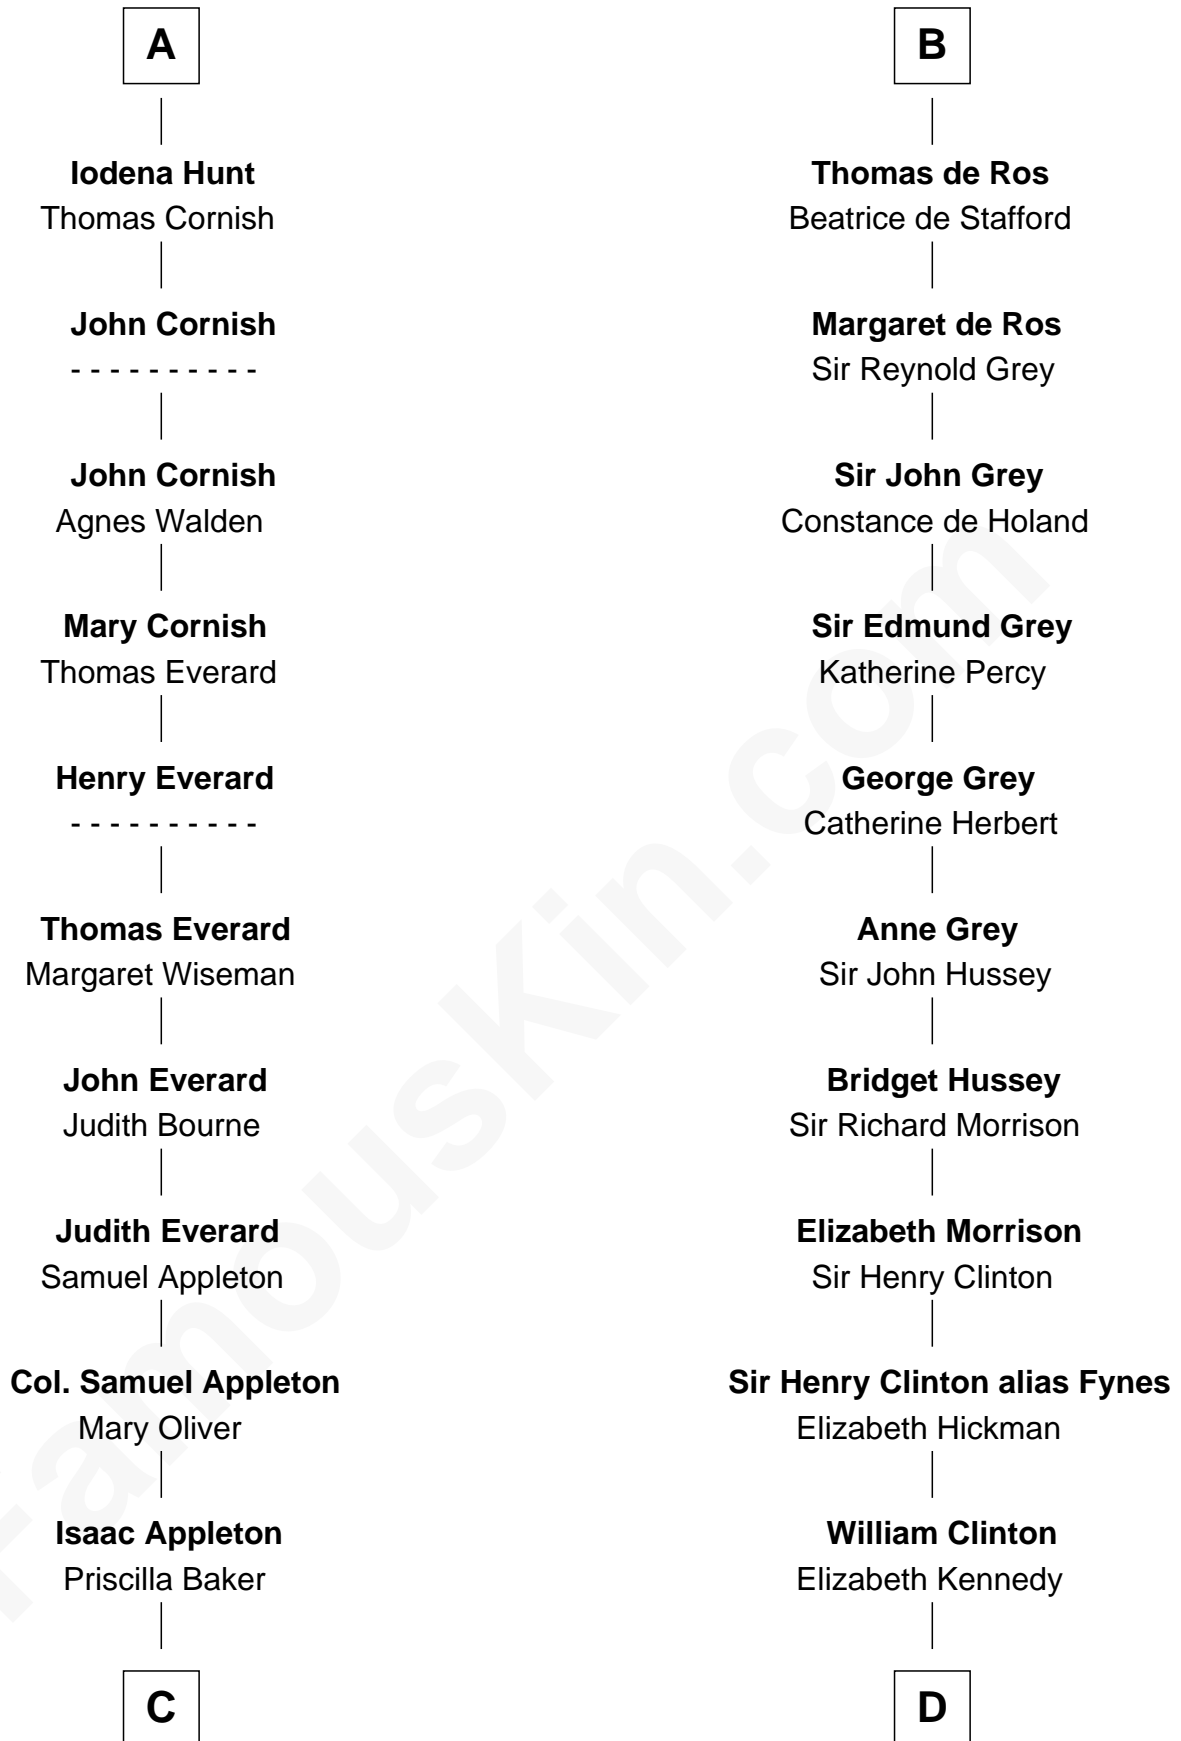

## Relationship Chart of

### Jane (Appleton) Pierce

*First Lady of President Franklin Pierce*

19th cousin 1 time removed of

**George Clinton**

*4th U.S. Vice President*

**Richard Fitzgilbert**

Rohese Giffard

**C**

**Isaac Appleton**  
Elizabeth Sawyer

**Francis Appleton**  
Elizabeth Hubbard

**Rev. Jesse Appleton**  
Elizabeth Means

**Jane (Appleton) Pierce**  
*First Lady of Franklin Pierce*

**D**

**James Clinton**  
Elizabeth Smith

**Charles Clinton**  
Elizabeth Denniston

**George Clinton**  
*4th U.S. Vice President*

FamousKin.com