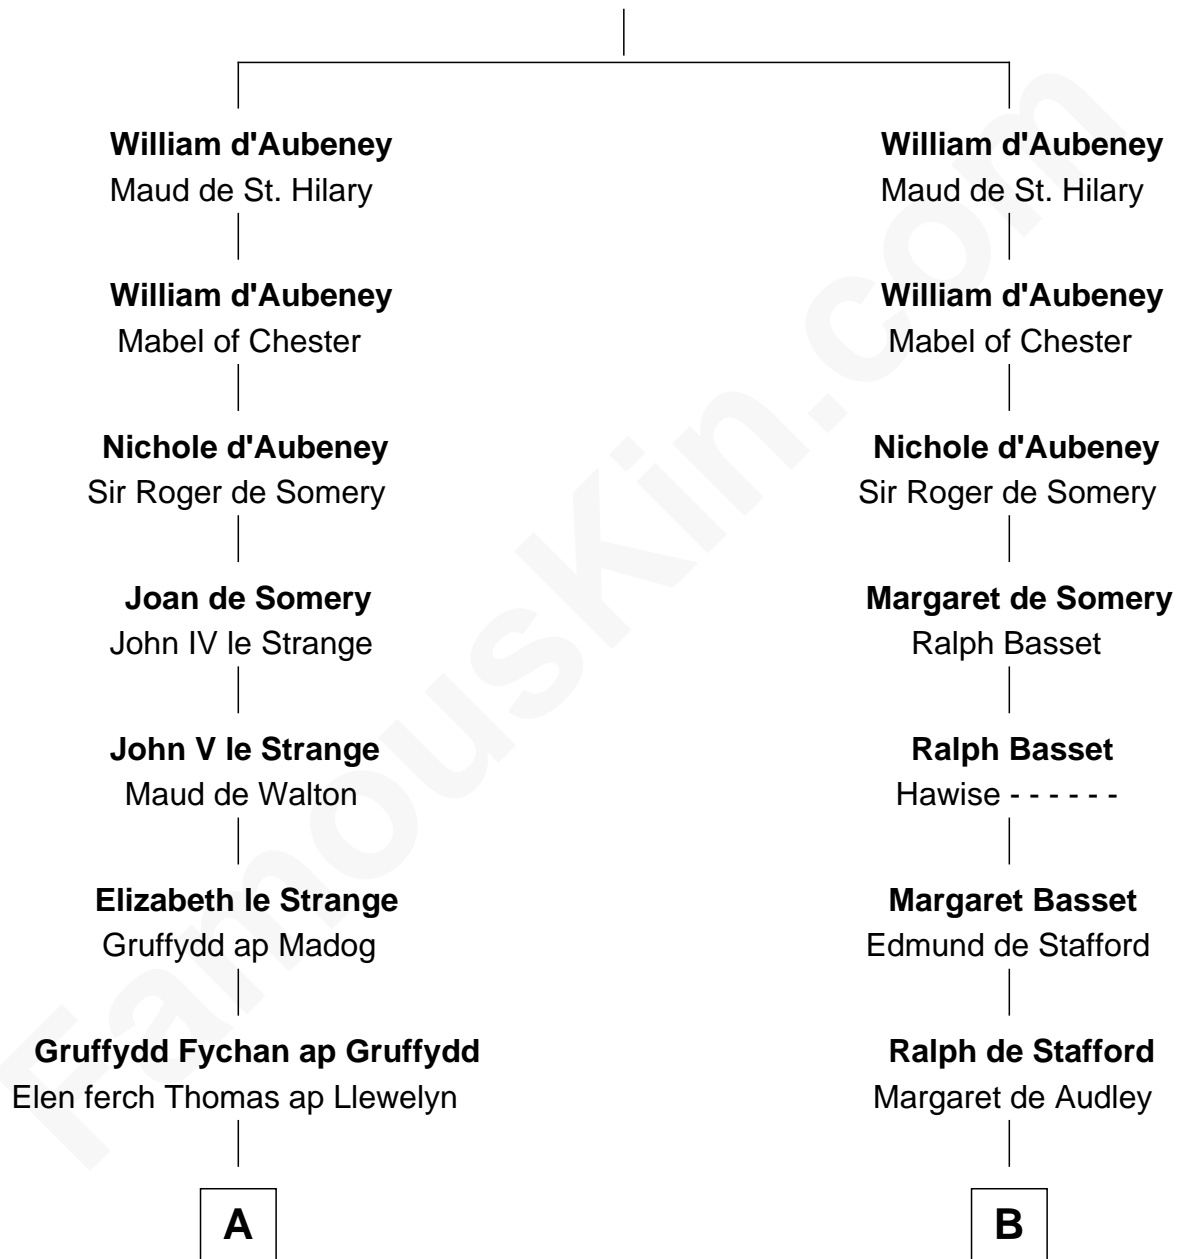

FamousKin.com

Relationship Chart of

Jane (Appleton) Pierce

First Lady of President Franklin Pierce

19th cousin 1 time removed of

George Clinton

4th U.S. Vice President

William d'Aubaney

Alice of Louvain

C

Isaac Appleton
Elizabeth Sawyer

Francis Appleton
Elizabeth Hubbard

Rev. Jesse Appleton
Elizabeth Means

Jane (Appleton) Pierce
First Lady of Franklin Pierce

D

James Clinton
Elizabeth Smith

Charles Clinton
Elizabeth Denniston

George Clinton
4th U.S. Vice President

FamousKin.com