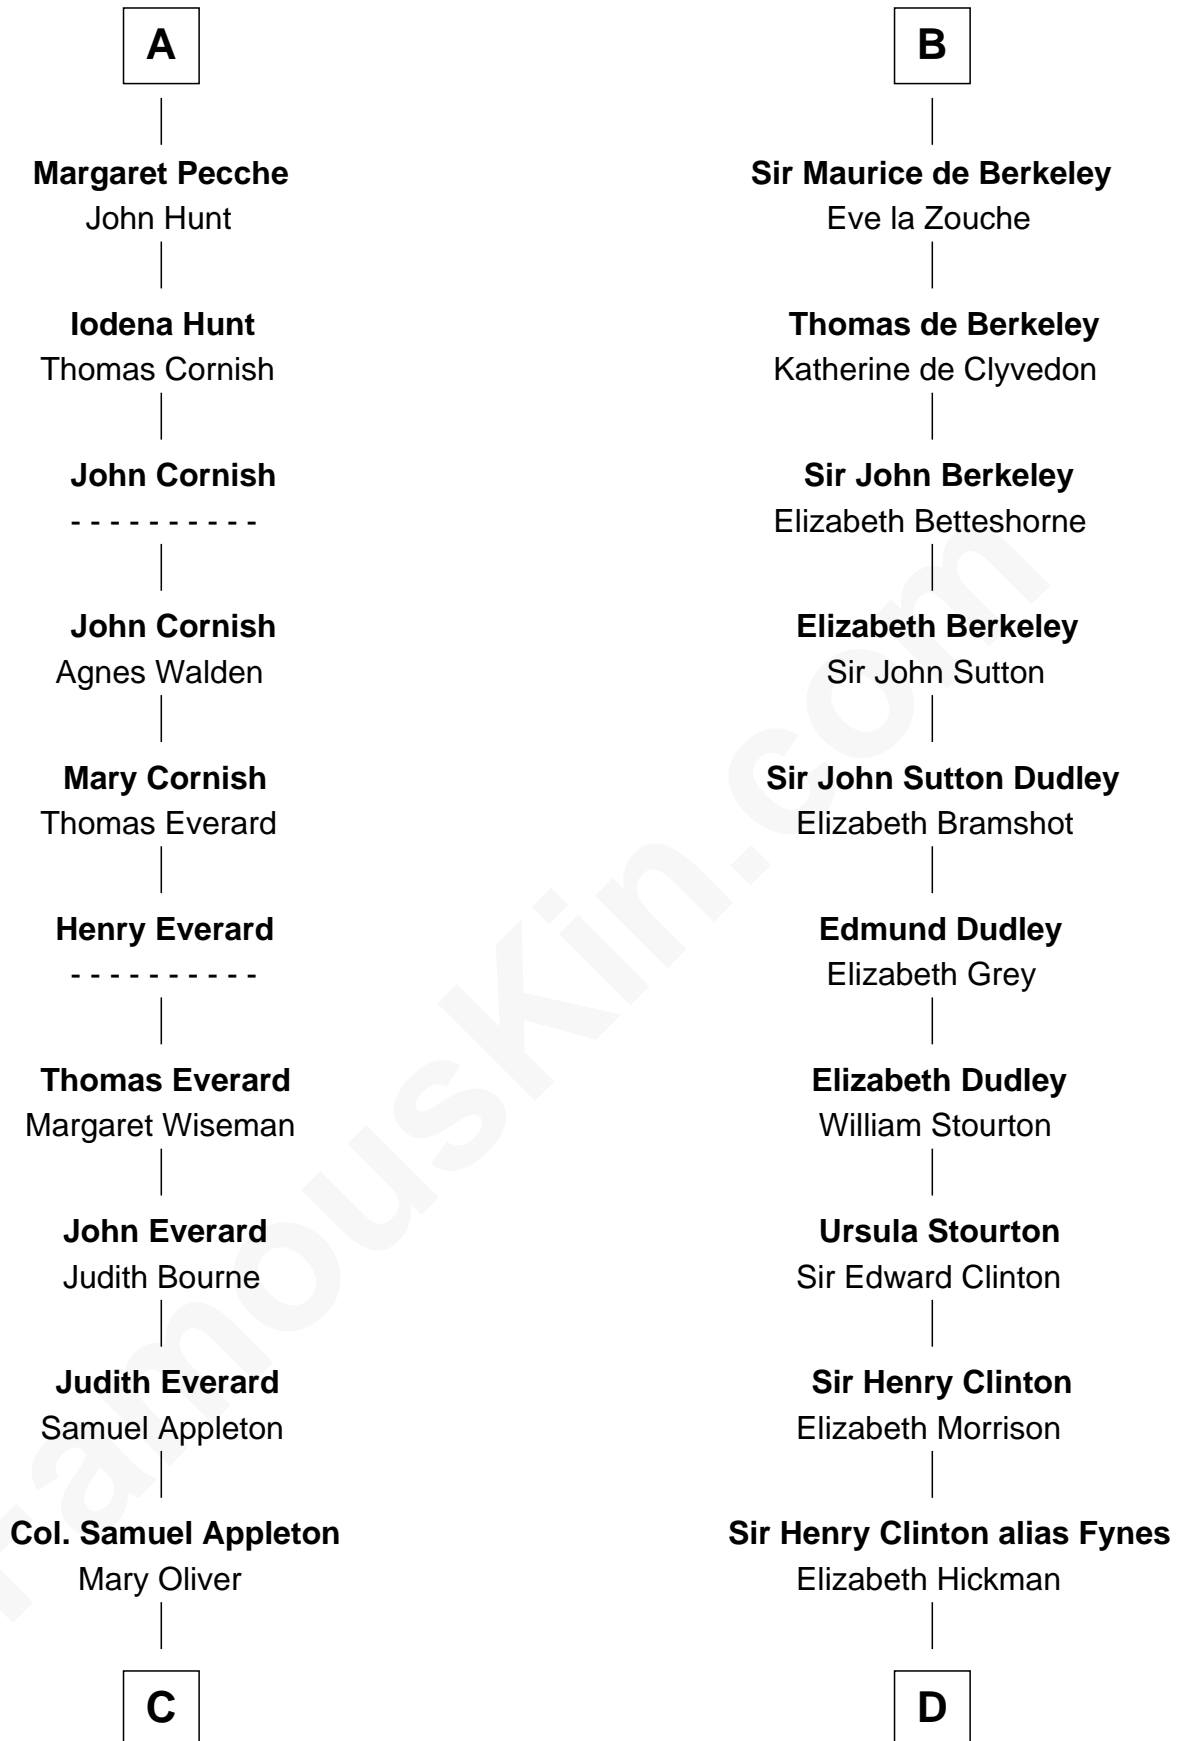

FamousKin.com

Relationship Chart of

Jane (Appleton) Pierce

First Lady of President Franklin Pierce

21st cousin of

DeWitt Clinton

6th Governor of New York

Norman Ranulf

C

Isaac Appleton
Priscilla Baker

Isaac Appleton
Elizabeth Sawyer

Francis Appleton
Elizabeth Hubbard

Rev. Jesse Appleton
Elizabeth Means

Jane (Appleton) Pierce
First Lady of Franklin Pierce

D

William Clinton
Elizabeth Kennedy