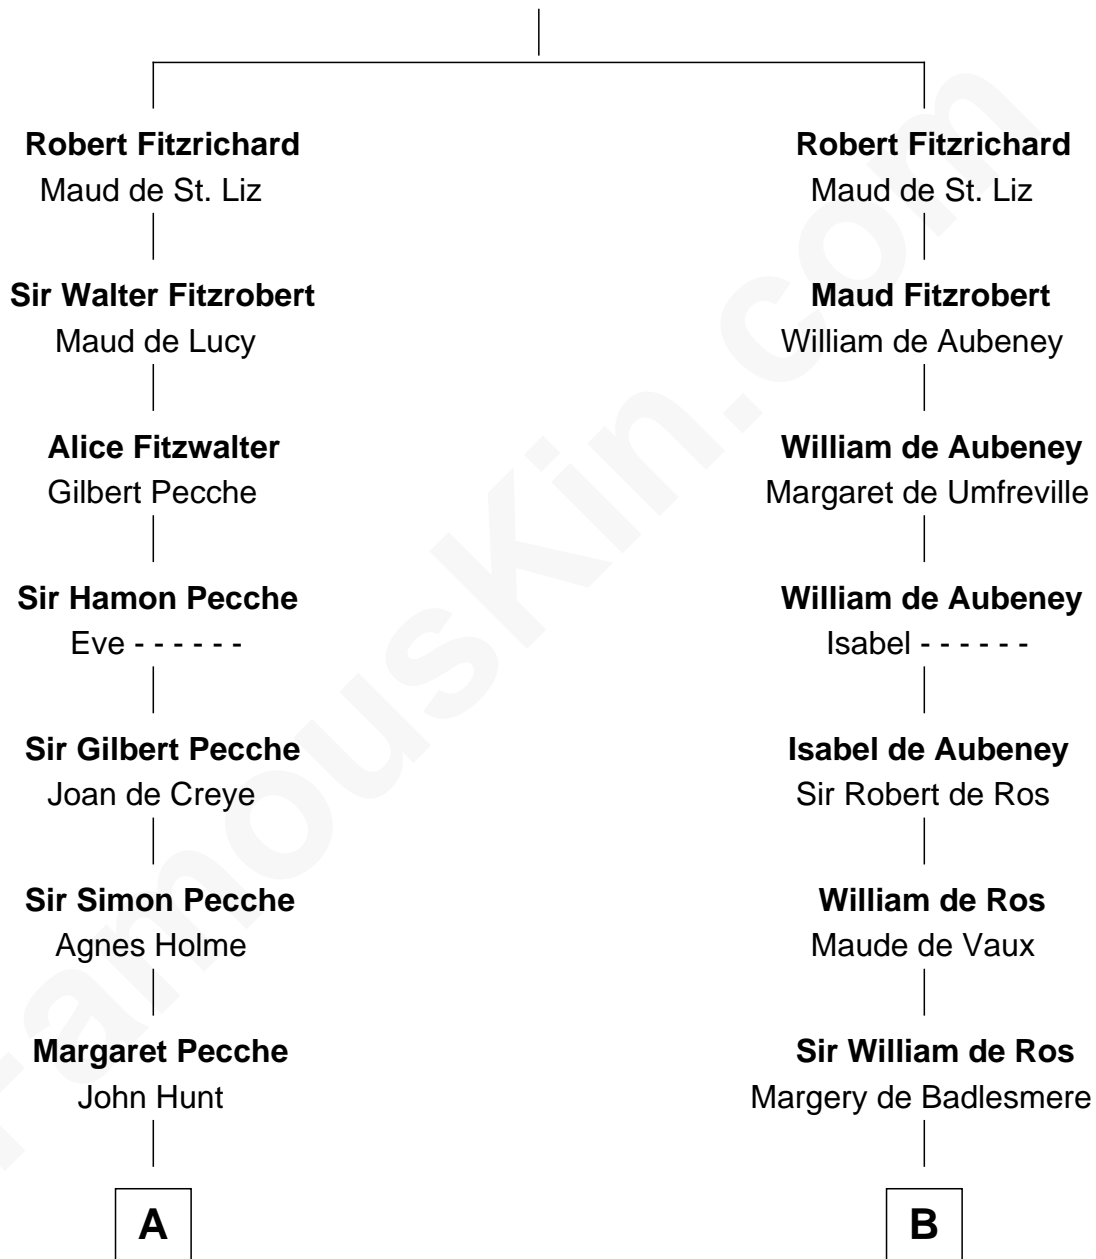

FamousKin.com

Relationship Chart of

Jane (Appleton) Pierce

First Lady of President Franklin Pierce

20th cousin of

DeWitt Clinton

6th Governor of New York

Richard Fitzgilbert

Rohese Giffard

C

Isaac Appleton
Elizabeth Sawyer

Francis Appleton
Elizabeth Hubbard

Rev. Jesse Appleton
Elizabeth Means

Jane (Appleton) Pierce
First Lady of Franklin Pierce

D

James Clinton
Elizabeth Smith

Charles Clinton
Elizabeth Denniston

Gen. James Clinton
Mary DeWitt

DeWitt Clinton
6th Governor of New York