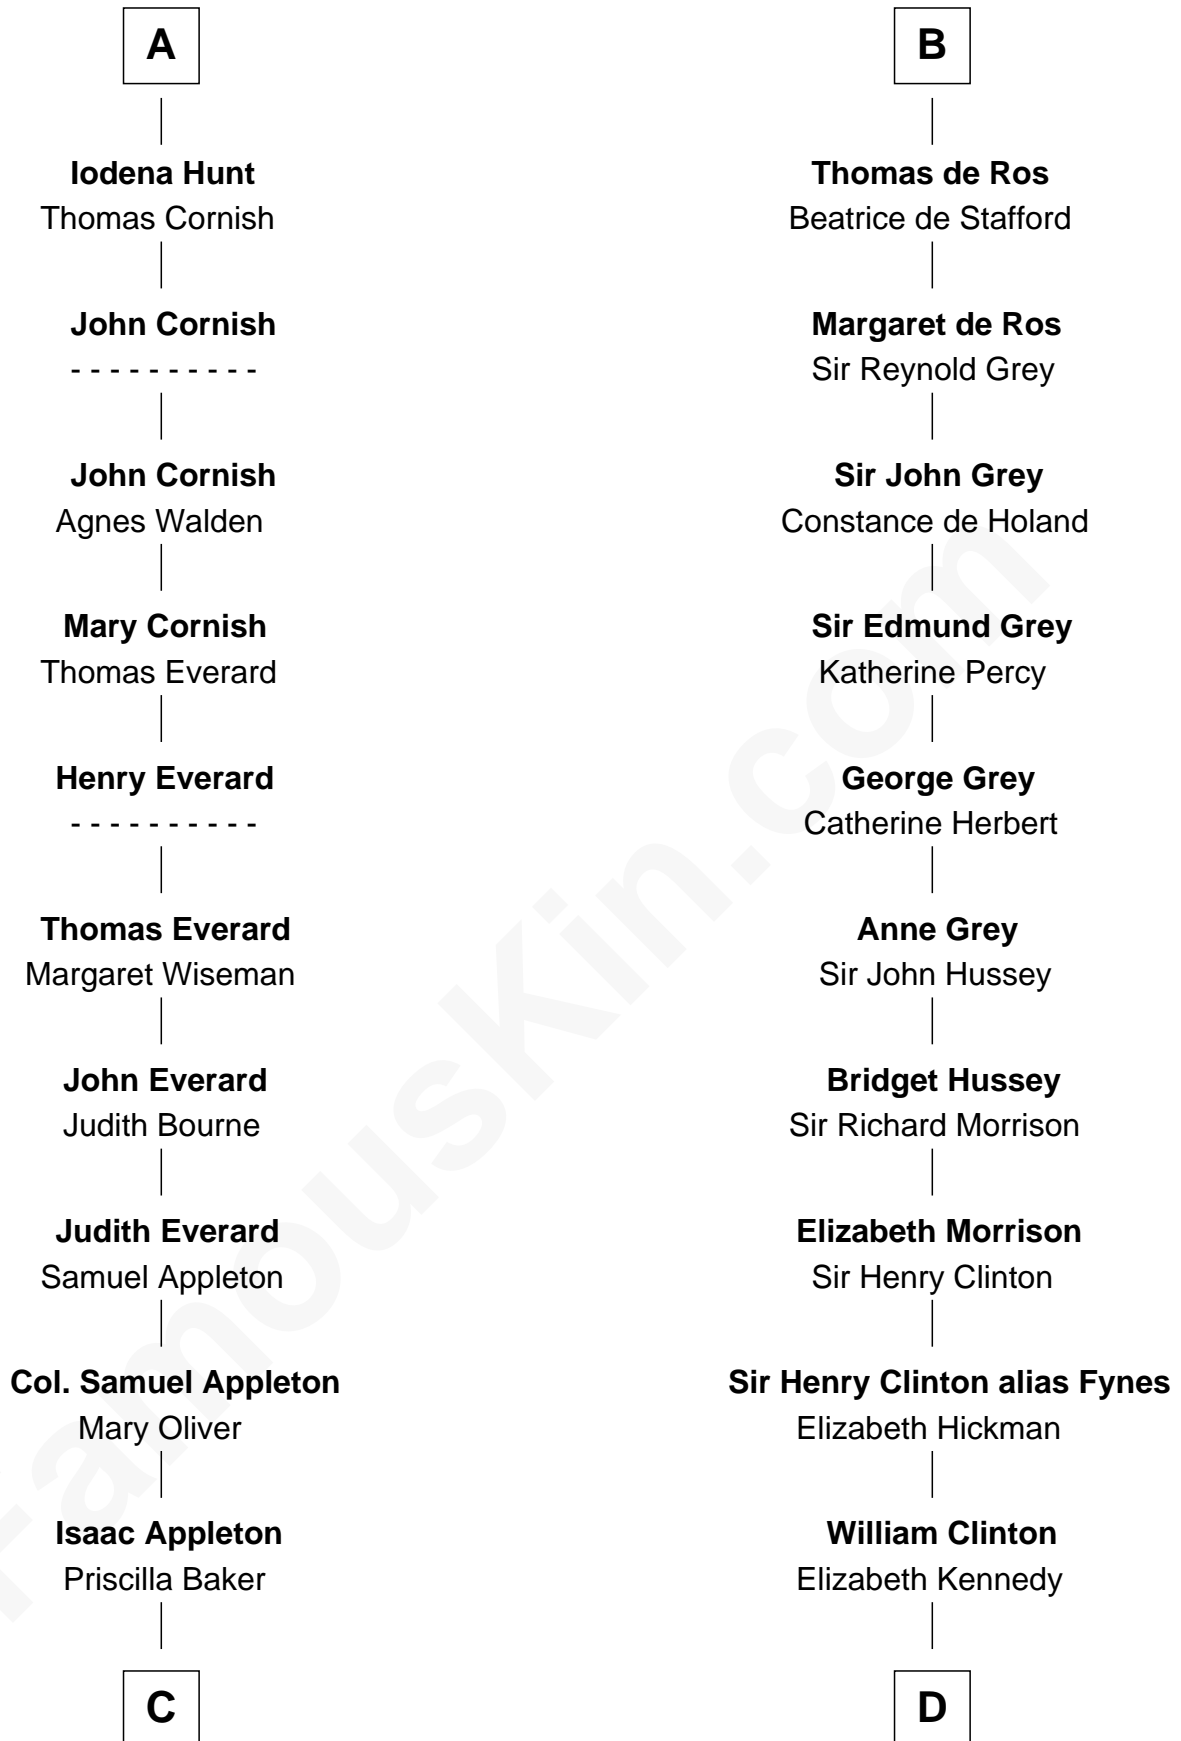

FamousKin.com

Relationship Chart of

Jane (Appleton) Pierce

First Lady of President Franklin Pierce

20th cousin of

DeWitt Clinton

6th Governor of New York

Richard Fitzgilbert

Rohese Giffard

C

Isaac Appleton
Elizabeth Sawyer

Francis Appleton
Elizabeth Hubbard

Rev. Jesse Appleton
Elizabeth Means

Jane (Appleton) Pierce
First Lady of Franklin Pierce

D

James Clinton
Elizabeth Smith

Charles Clinton
Elizabeth Denniston

Gen. James Clinton
Mary DeWitt

DeWitt Clinton
6th Governor of New York