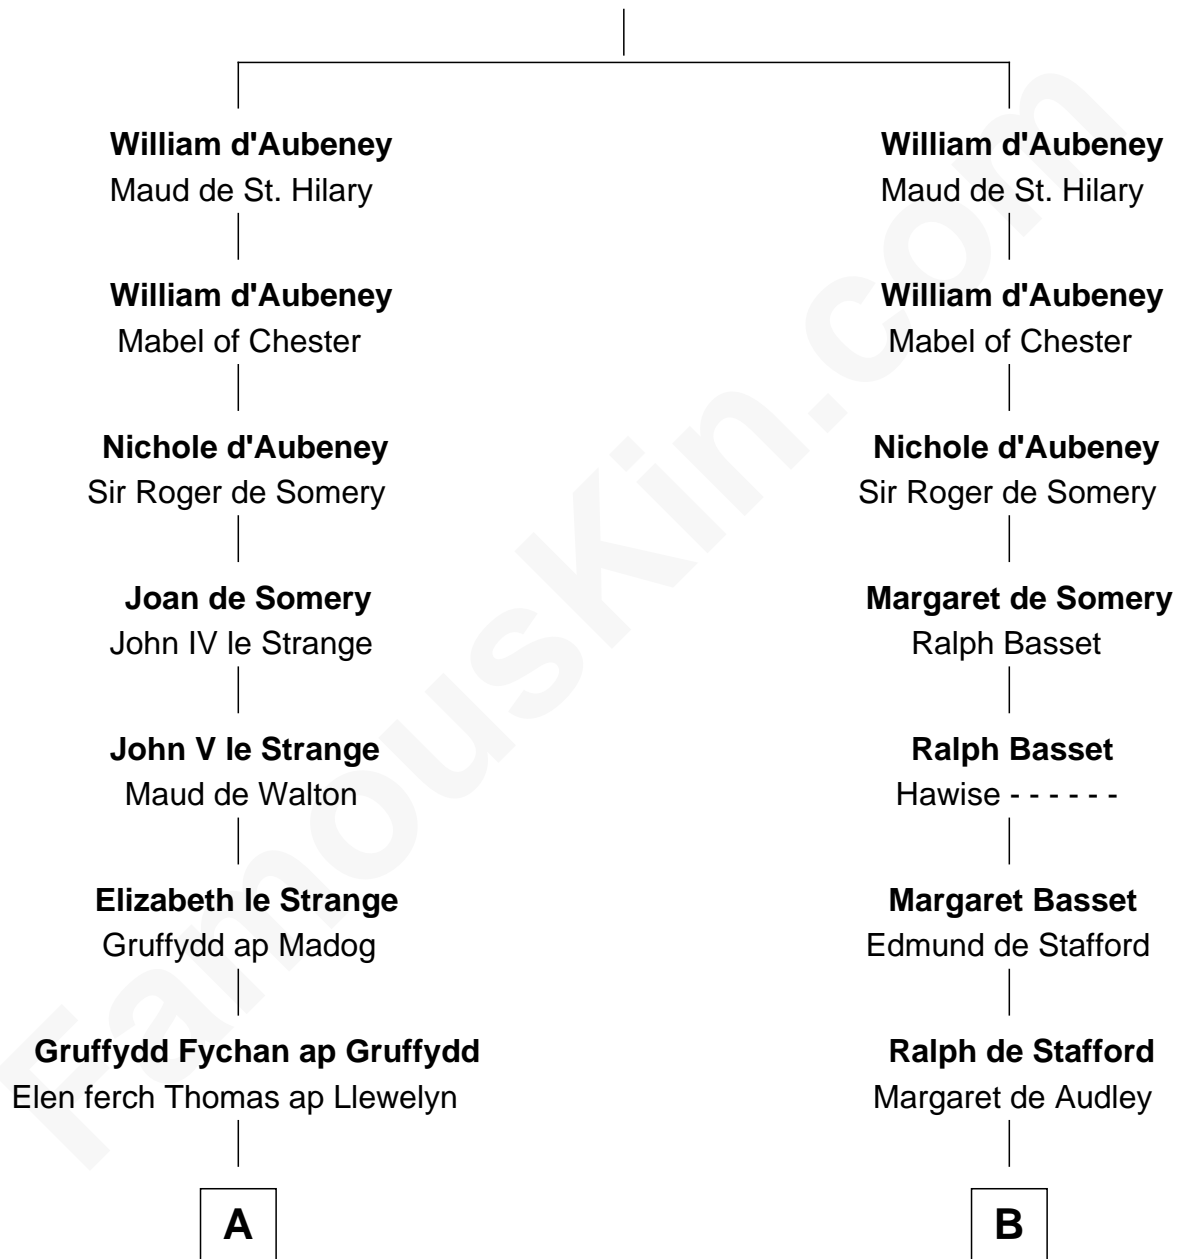

FamousKin.com

Relationship Chart of

Jane (Appleton) Pierce

First Lady of President Franklin Pierce

20th cousin of

DeWitt Clinton

6th Governor of New York

William d'Aubenev

Alice of Louvain

C

Isaac Appleton
Elizabeth Sawyer

Francis Appleton
Elizabeth Hubbard

Rev. Jesse Appleton
Elizabeth Means

Jane (Appleton) Pierce
First Lady of Franklin Pierce

D

James Clinton
Elizabeth Smith

Charles Clinton
Elizabeth Denniston

Gen. James Clinton
Mary DeWitt

DeWitt Clinton
6th Governor of New York