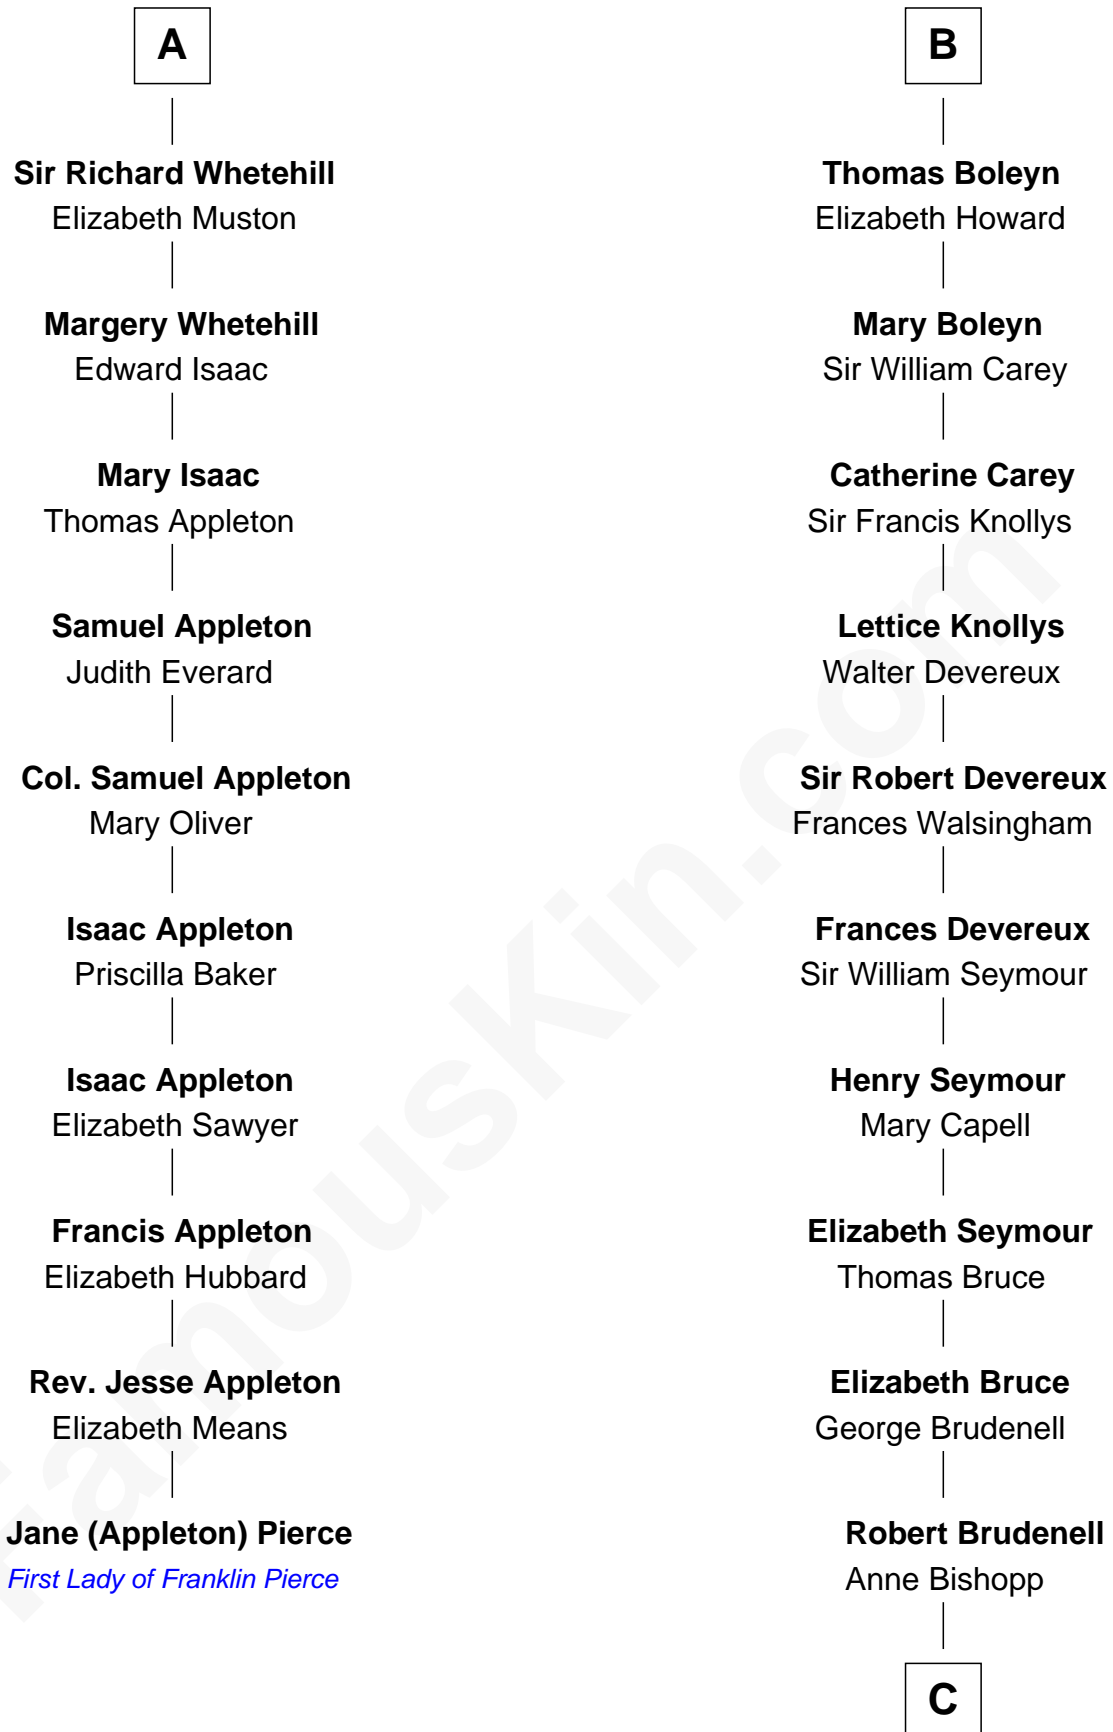

FamousKin.com

Relationship Chart of

Jane (Appleton) Pierce

First Lady of President Franklin Pierce

16th cousin 2 times removed of

Lt. Gen. James Brudenell

Leader of the "Charge of the Light Brigade"

C

Robert Brudenell
Penelope Anne Cooke

Lt. Gen. James Brudenell
Charge of the Light Brigade Leader

FamousKin.com