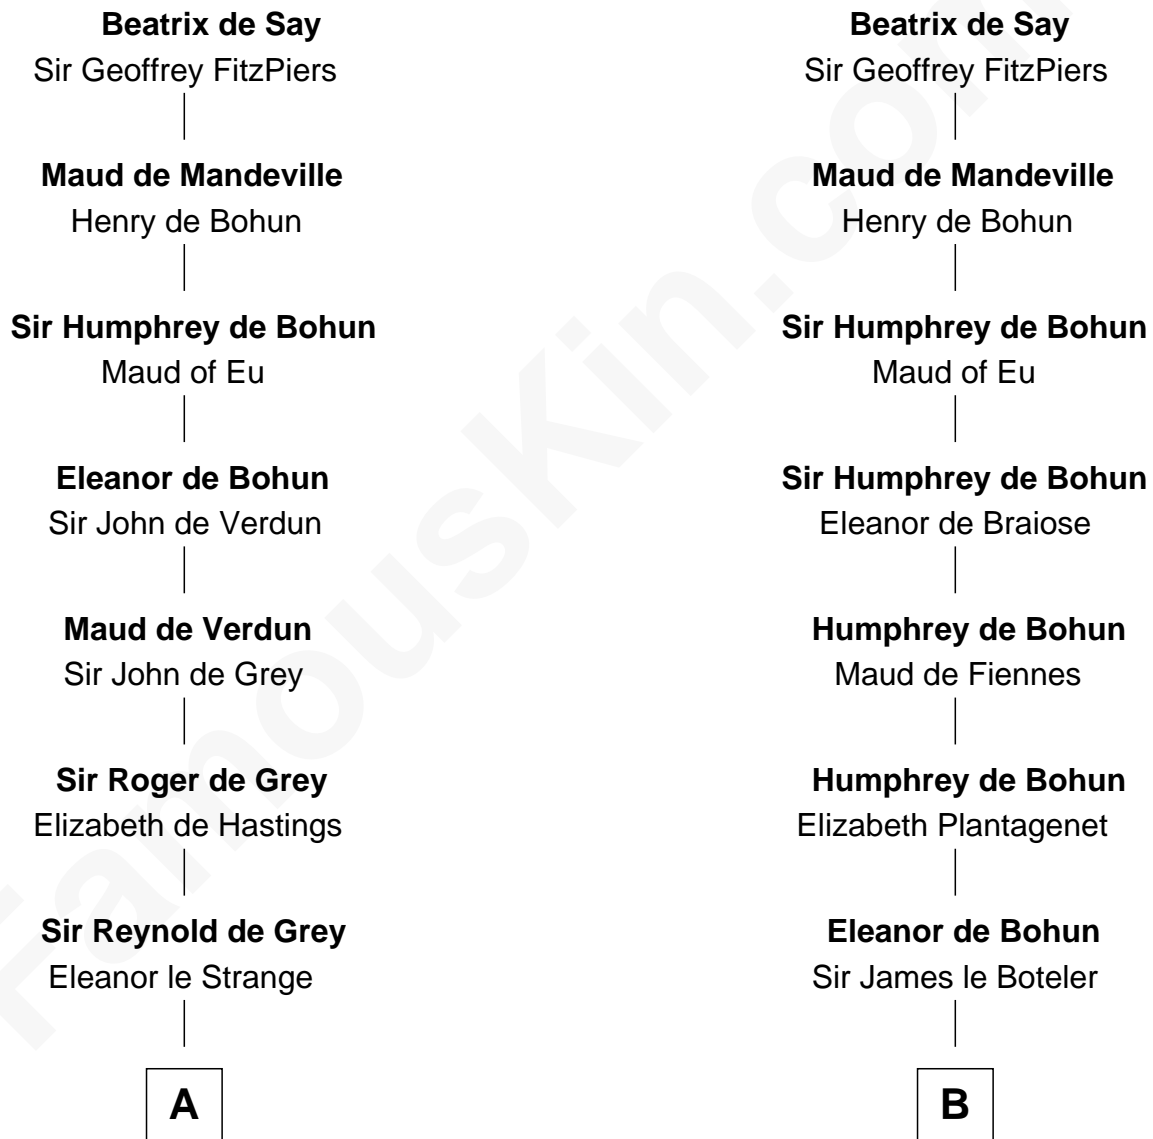

## Relationship Chart of

### Jane (Appleton) Pierce

First Lady of President Franklin Pierce

19th cousin 2 times removed of

**Jonathan Swift**

Author of *Gulliver's Travels*

**William de Say**

-----

**C**

**Sarah Bradstreet**  
Rev. Richard Hubbard

**John Hubbard**  
Mary Brown

**Elizabeth Hubbard**  
Francis Appleton

**Rev. Jesse Appleton**  
Elizabeth Means

**Jane (Appleton) Pierce**  
*First Lady of Franklin Pierce*