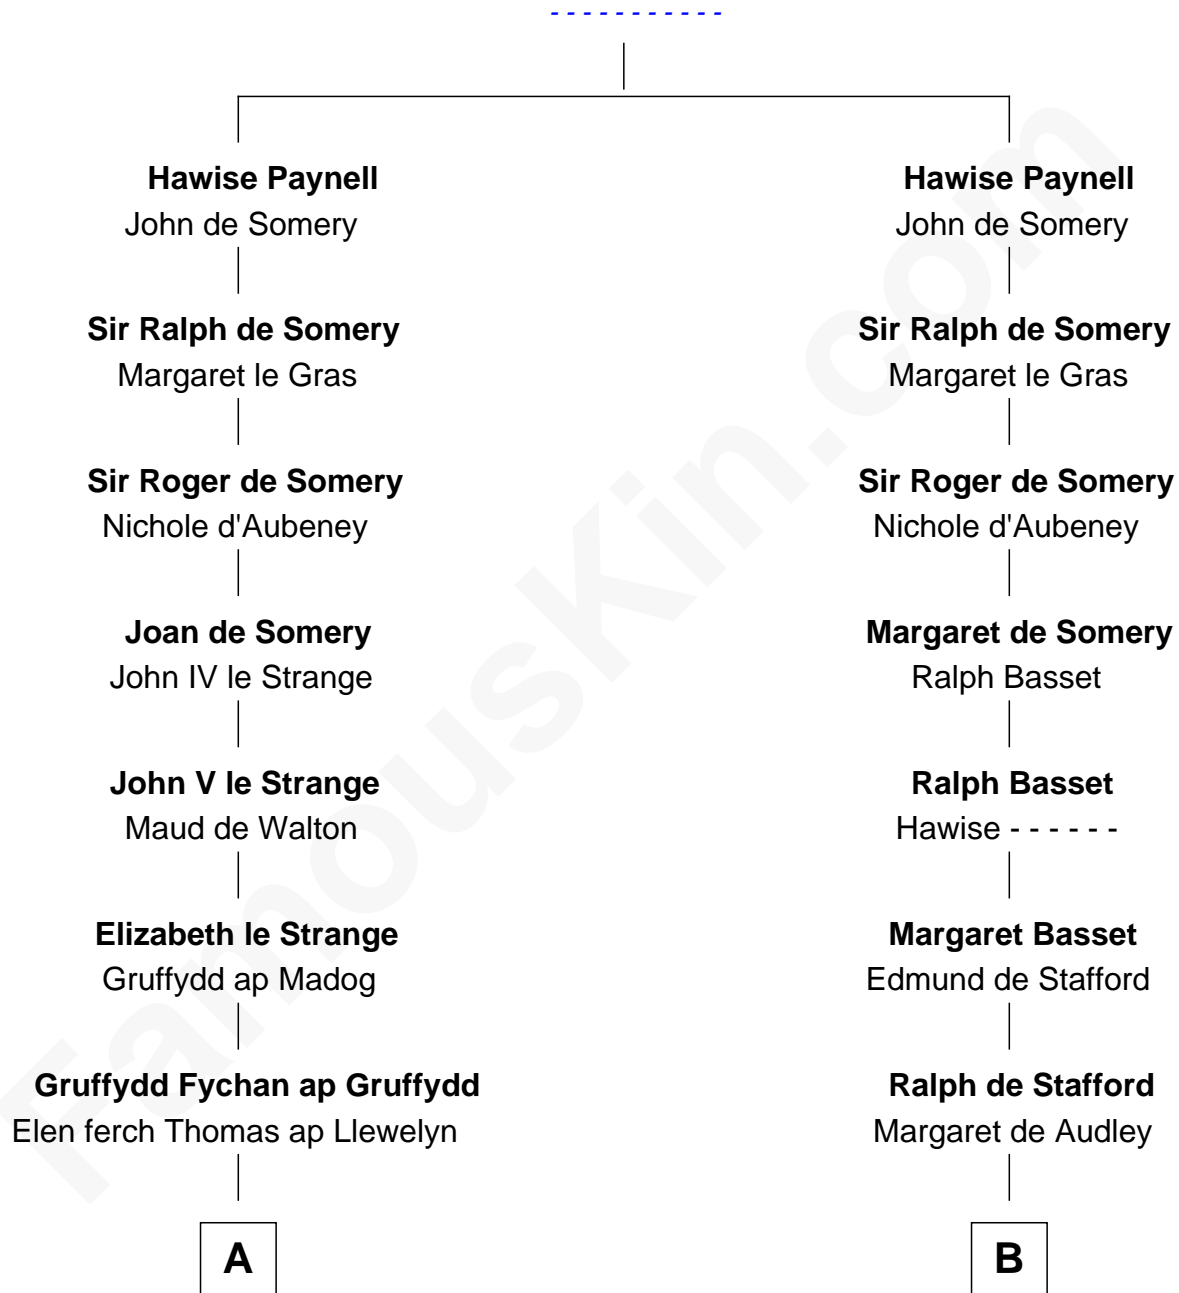

FamousKin.com

Relationship Chart of

Jane (Appleton) Pierce

First Lady of President Franklin Pierce

18th cousin 2 times removed of

Jonathan Swift

Author of *Gulliver's Travels*

Ralph Paynell

C

Isaac Appleton
Elizabeth Sawyer

Francis Appleton
Elizabeth Hubbard

Rev. Jesse Appleton
Elizabeth Means

Jane (Appleton) Pierce
First Lady of Franklin Pierce

D

Jonathan Swift
Abigail Erick

Jonathan Swift
Author of Gulliver's Travels