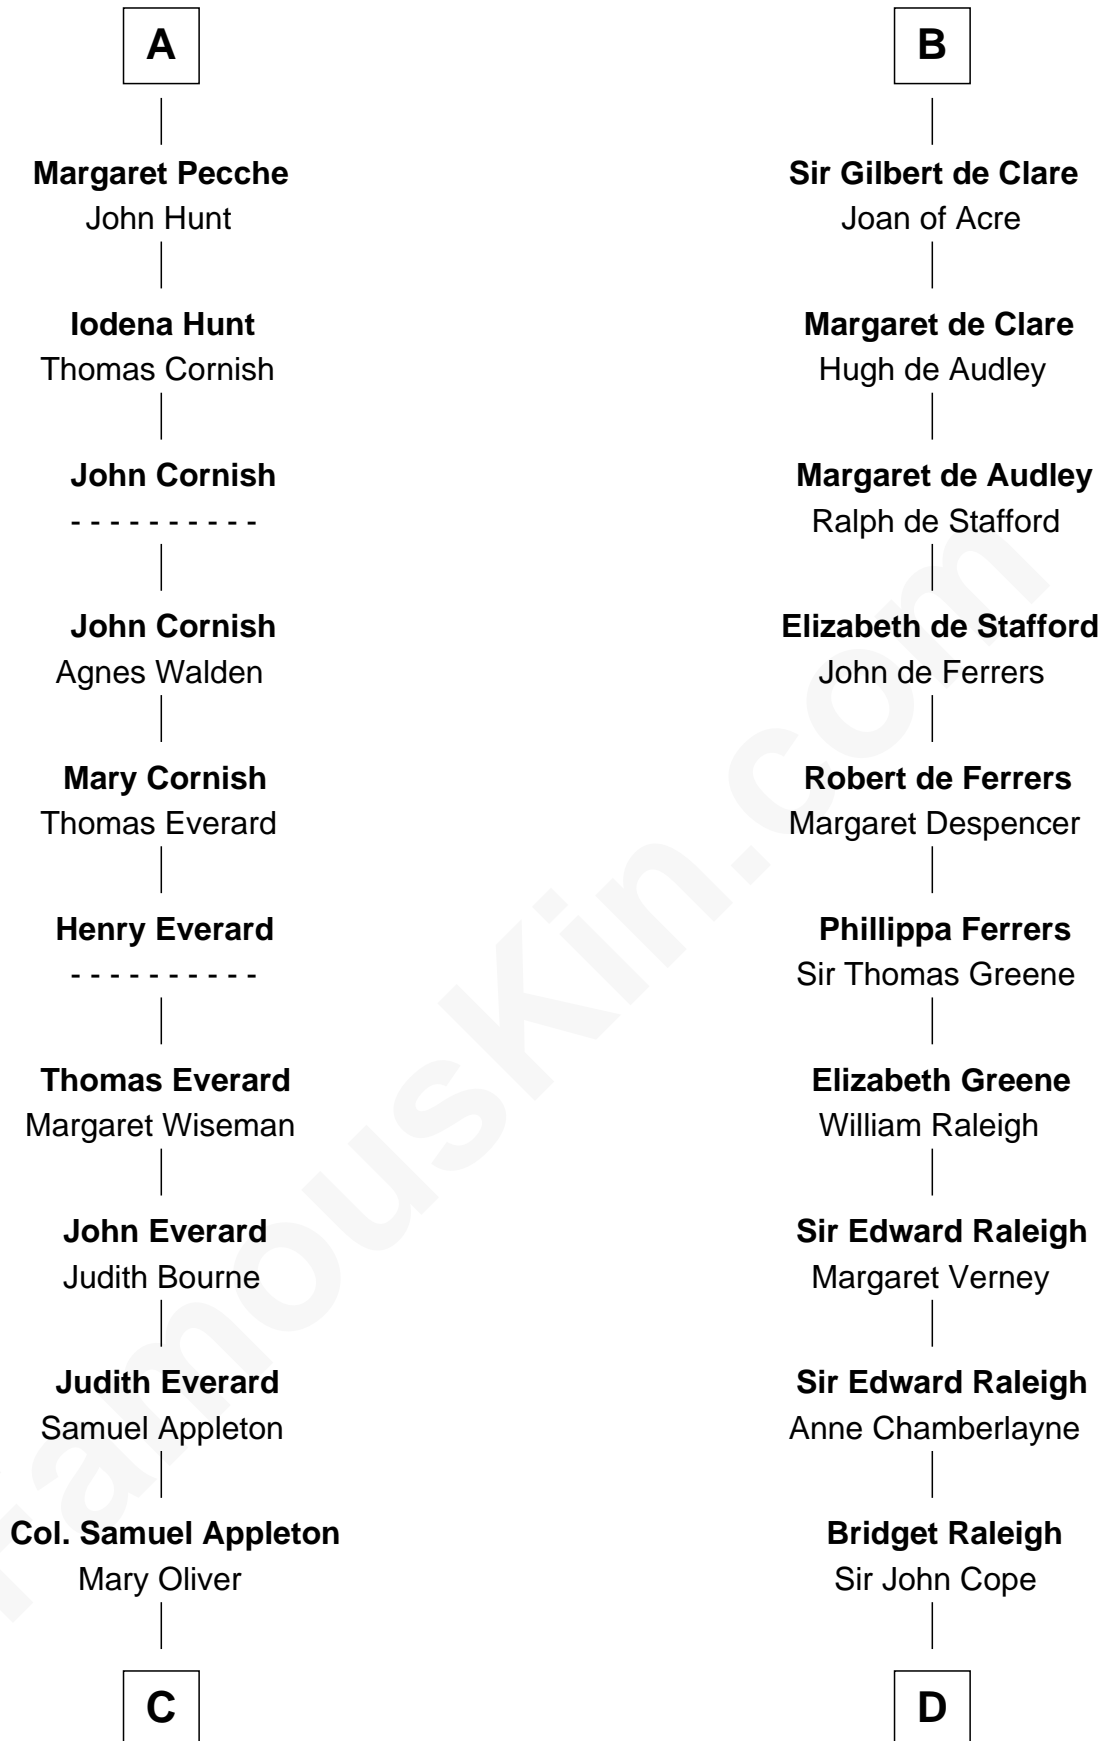

FamousKin.com

Relationship Chart of

Jane (Appleton) Pierce

First Lady of President Franklin Pierce

21st cousin of

Jonathan Swift

Author of *Gulliver's Travels*

Norman Ranulf