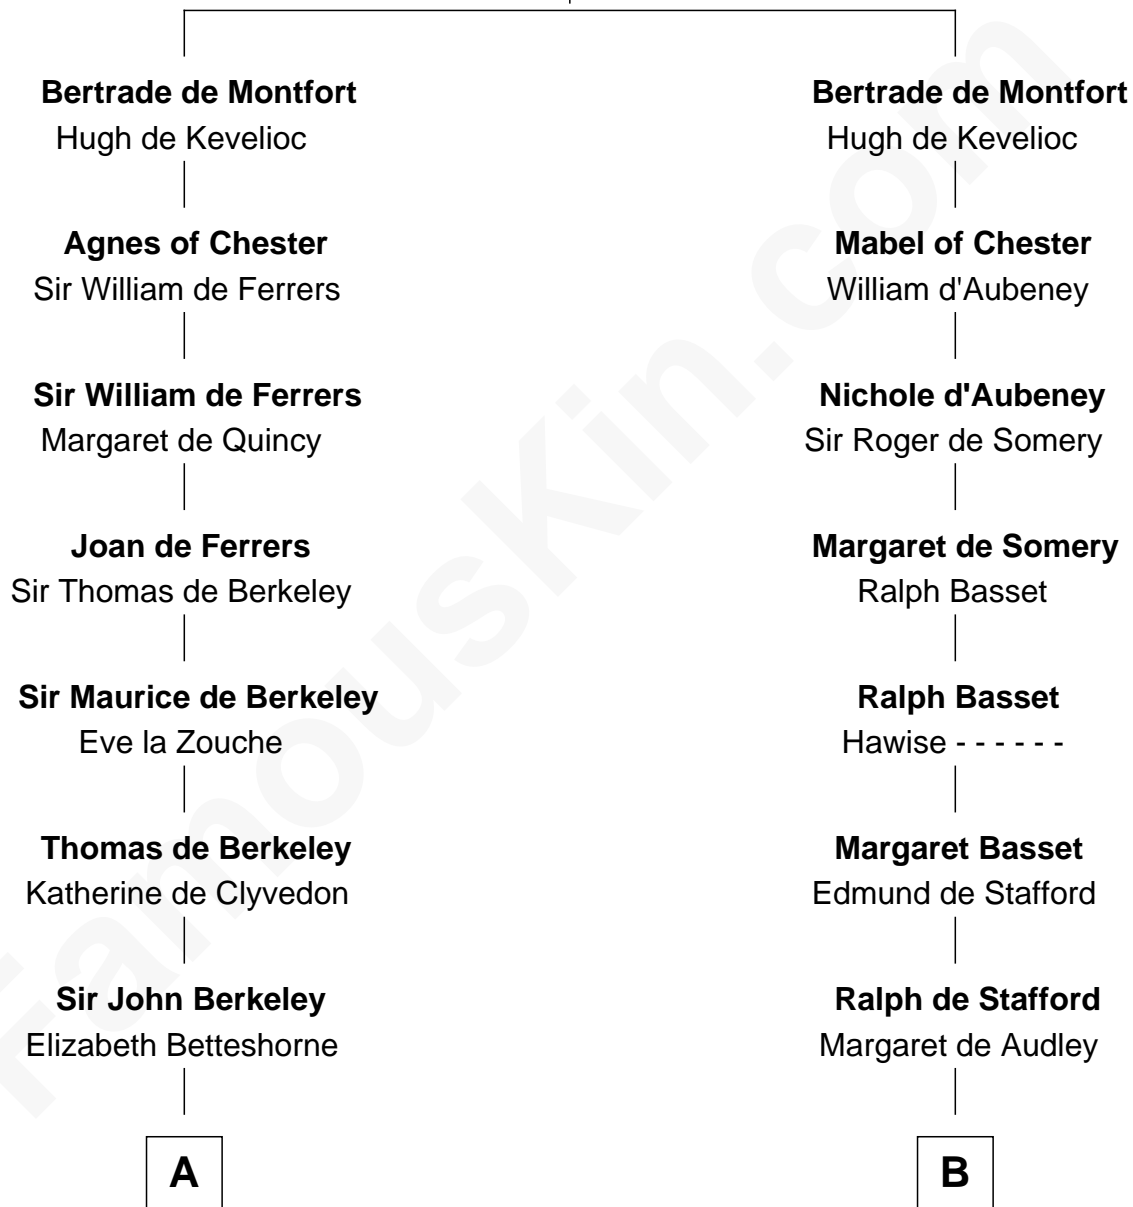

FamousKin.com

Relationship Chart of Jane (Appleton) Pierce

First Lady of President Franklin Pierce

18th cousin 1 time removed of

Jonathan Swift

Author of *Gulliver's Travels*

Simon III de Montfort

Maud - - - - -

C

Elizabeth Hubbard

Francis Appleton

Rev. Jesse Appleton

Elizabeth Means

Jane (Appleton) Pierce

First Lady of Franklin Pierce

D

Jonathan Swift

Abigail Erick

Jonathan Swift

Author of Gulliver's Travels

FamousKin.com