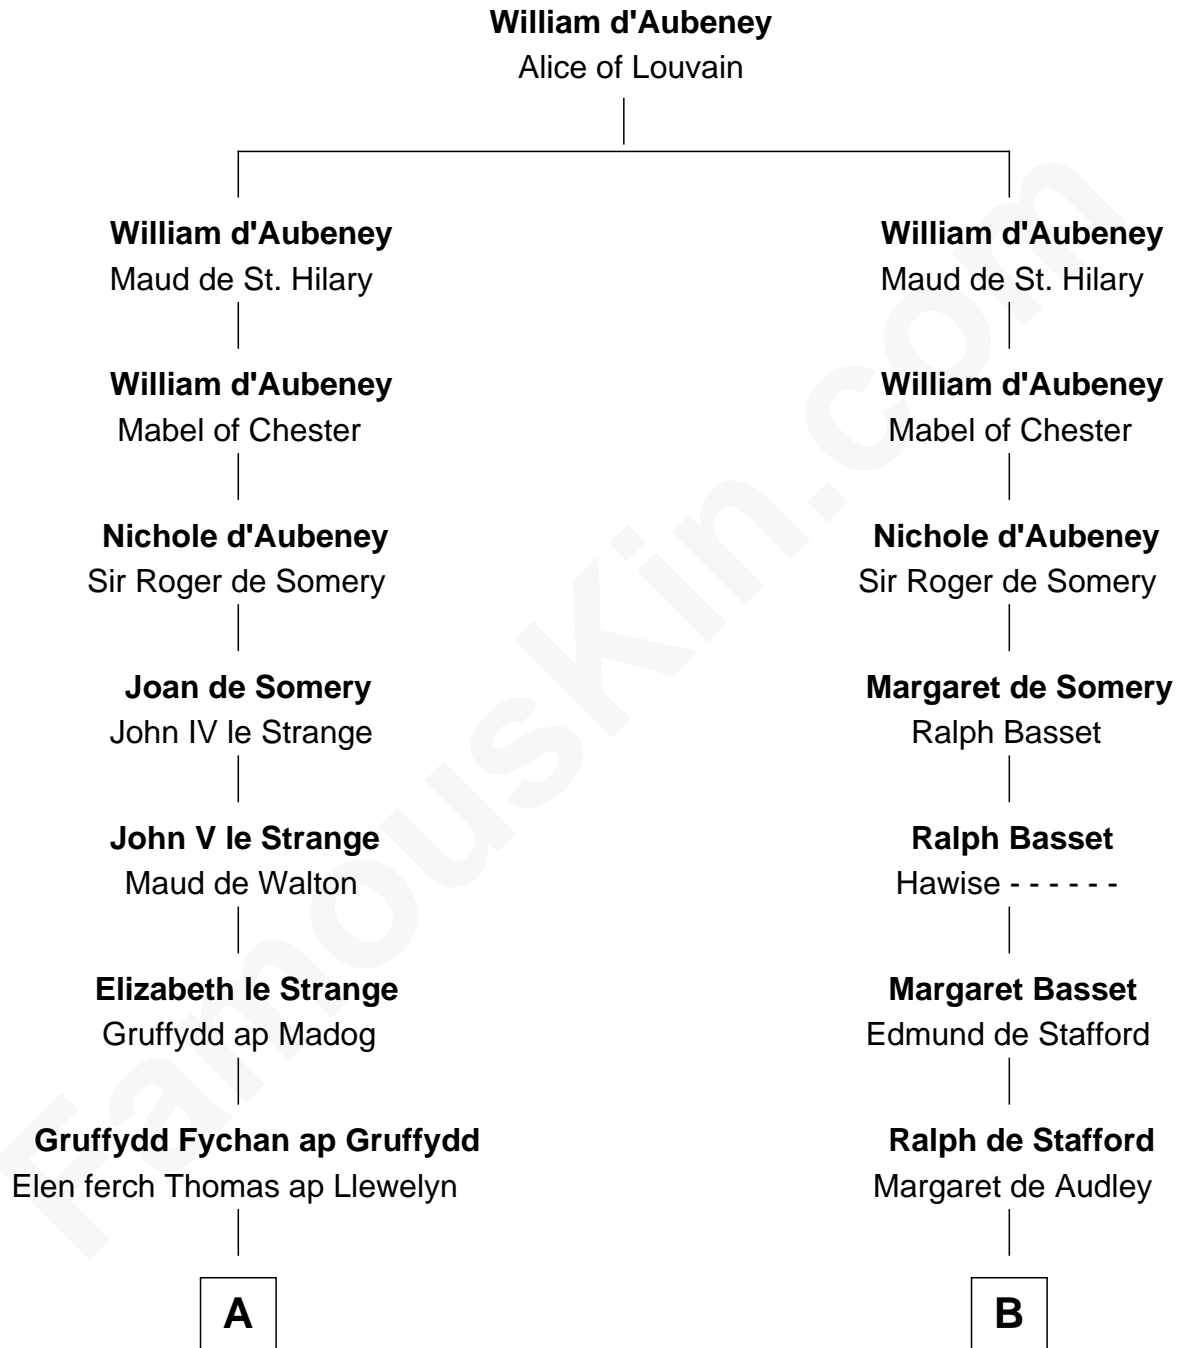

FamousKin.com

Relationship Chart of Jane (Appleton) Pierce

First Lady of President Franklin Pierce

18th cousin 2 times removed of

Jonathan Swift

Author of *Gulliver's Travels*

C

Isaac Appleton
Elizabeth Sawyer

Francis Appleton
Elizabeth Hubbard

Rev. Jesse Appleton
Elizabeth Means

Jane (Appleton) Pierce
First Lady of Franklin Pierce

D

Jonathan Swift
Abigail Erick

Jonathan Swift
Author of Gulliver's Travels

FamousKin.com