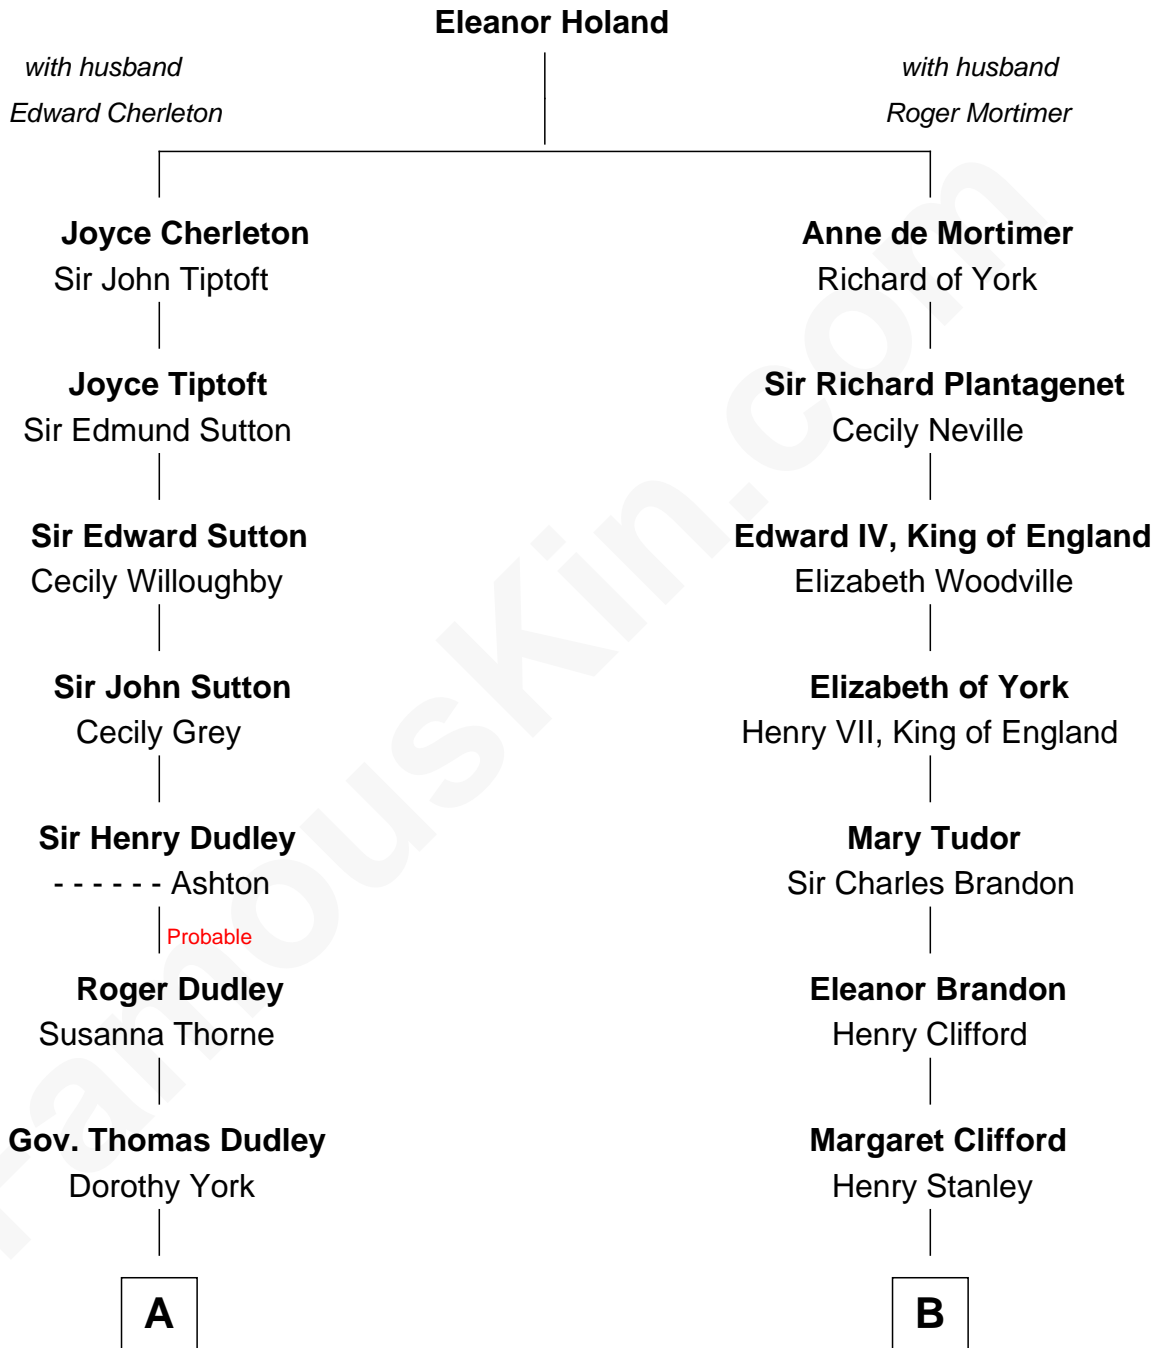

FamousKin.com

Relationship Chart of

Jane (Appleton) Pierce

First Lady of President Franklin Pierce

12th cousin 7 times removed of

Hugh Grant
Movie Actor

C

Margaret Isobel Randolph