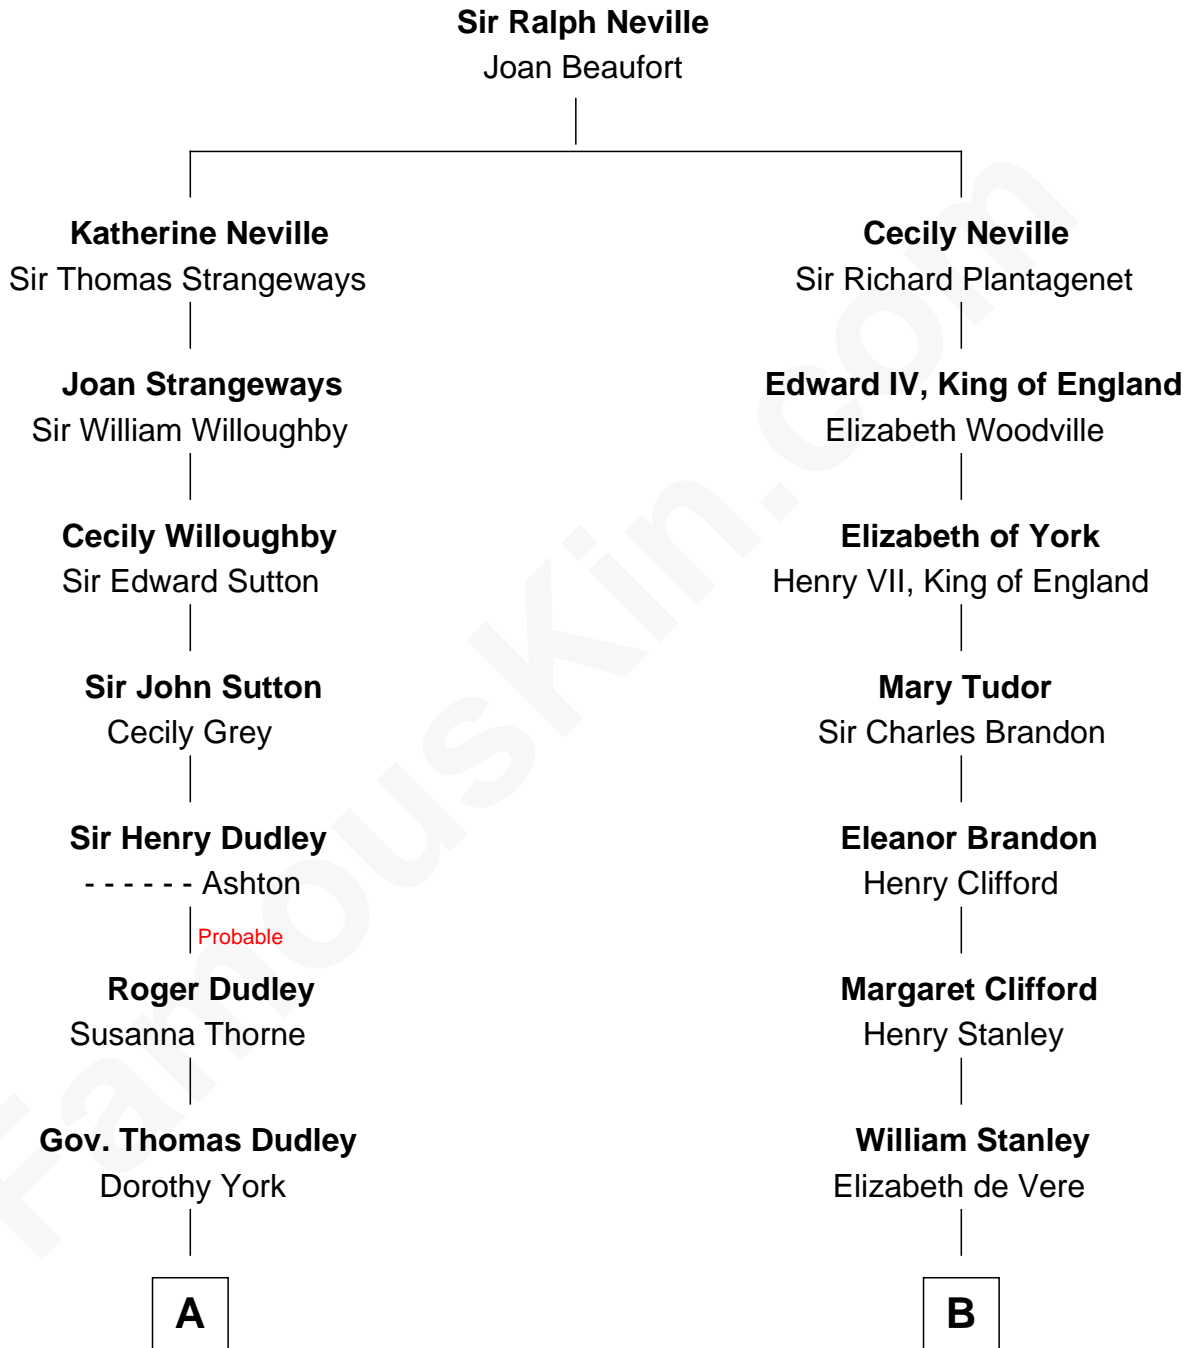

FamousKin.com

Relationship Chart of

Jane (Appleton) Pierce

First Lady of President Franklin Pierce

12th cousin 6 times removed of

Hugh Grant
Movie Actor

FamousKin.com