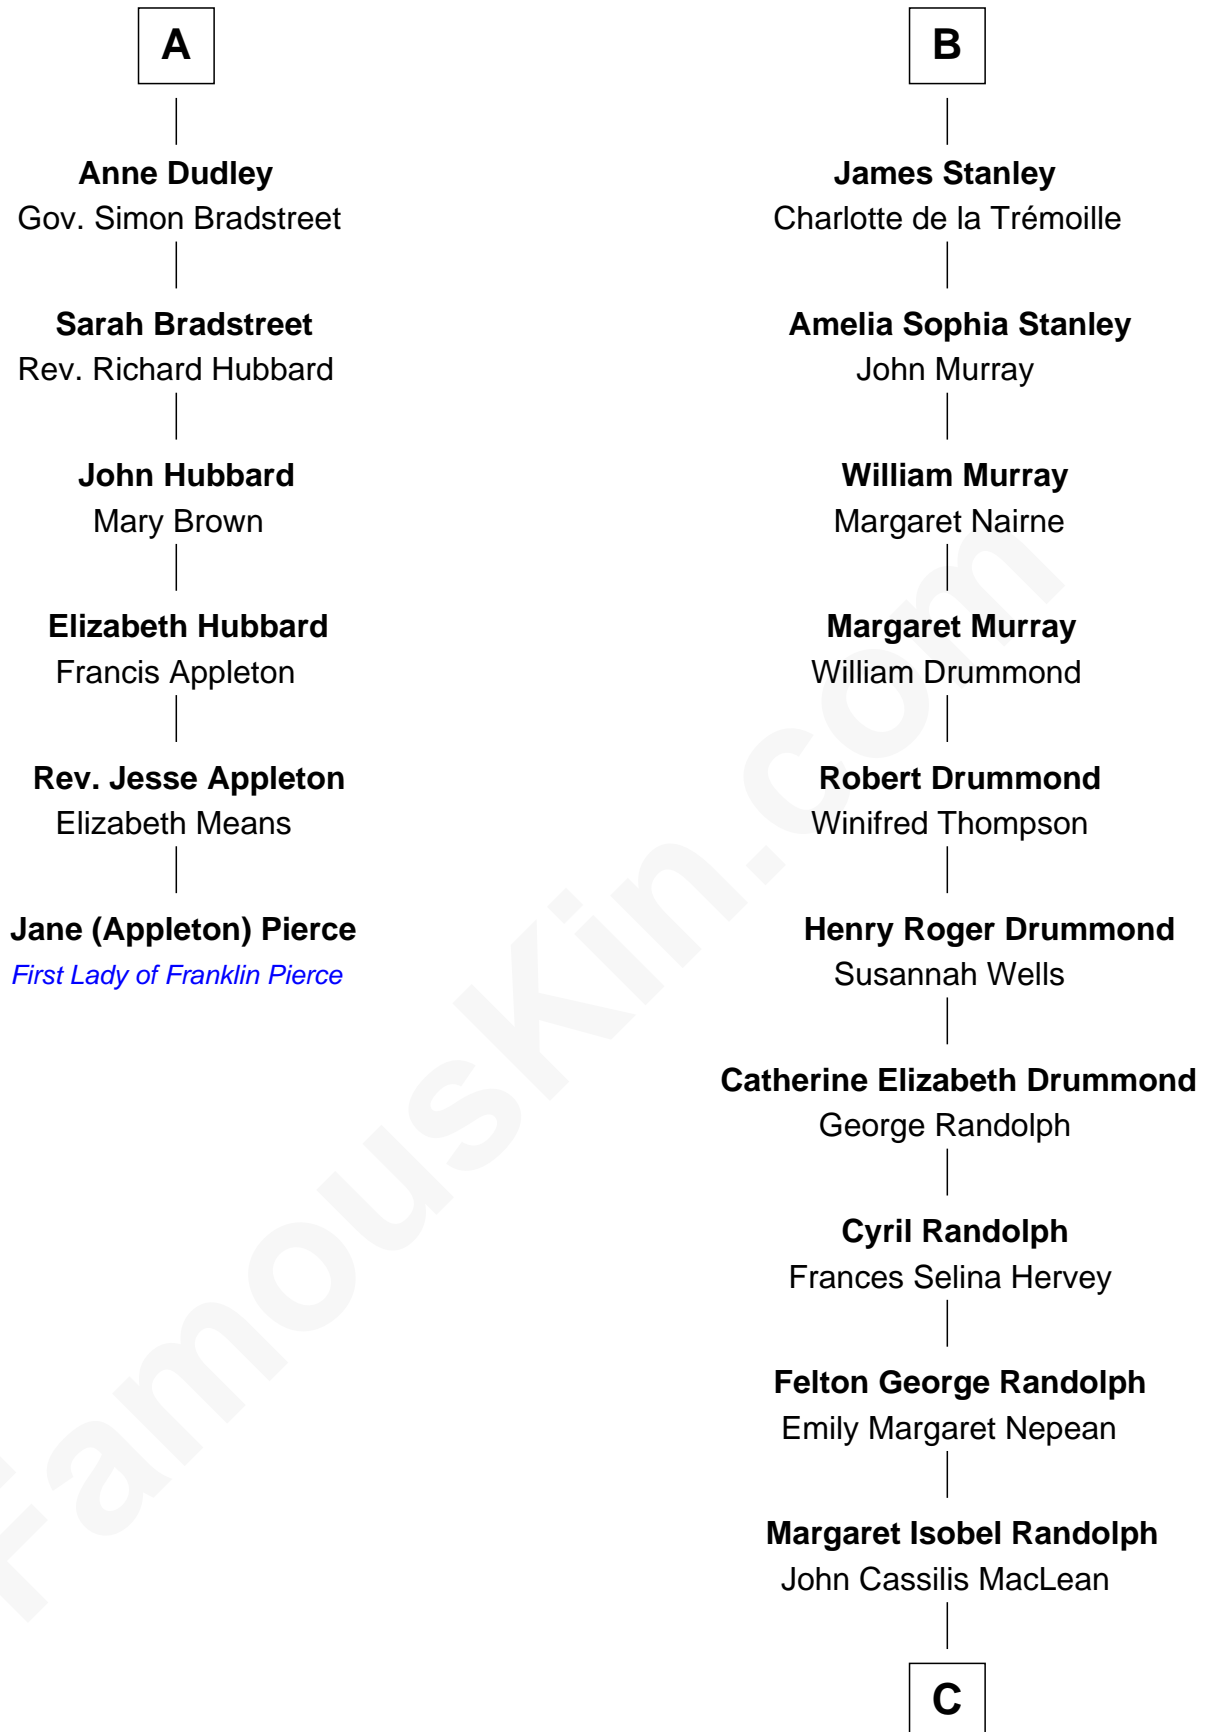

FamousKin.com

Relationship Chart of

Jane (Appleton) Pierce

First Lady of President Franklin Pierce

12th cousin 6 times removed of

Hugh Grant
Movie Actor

FamousKin.com