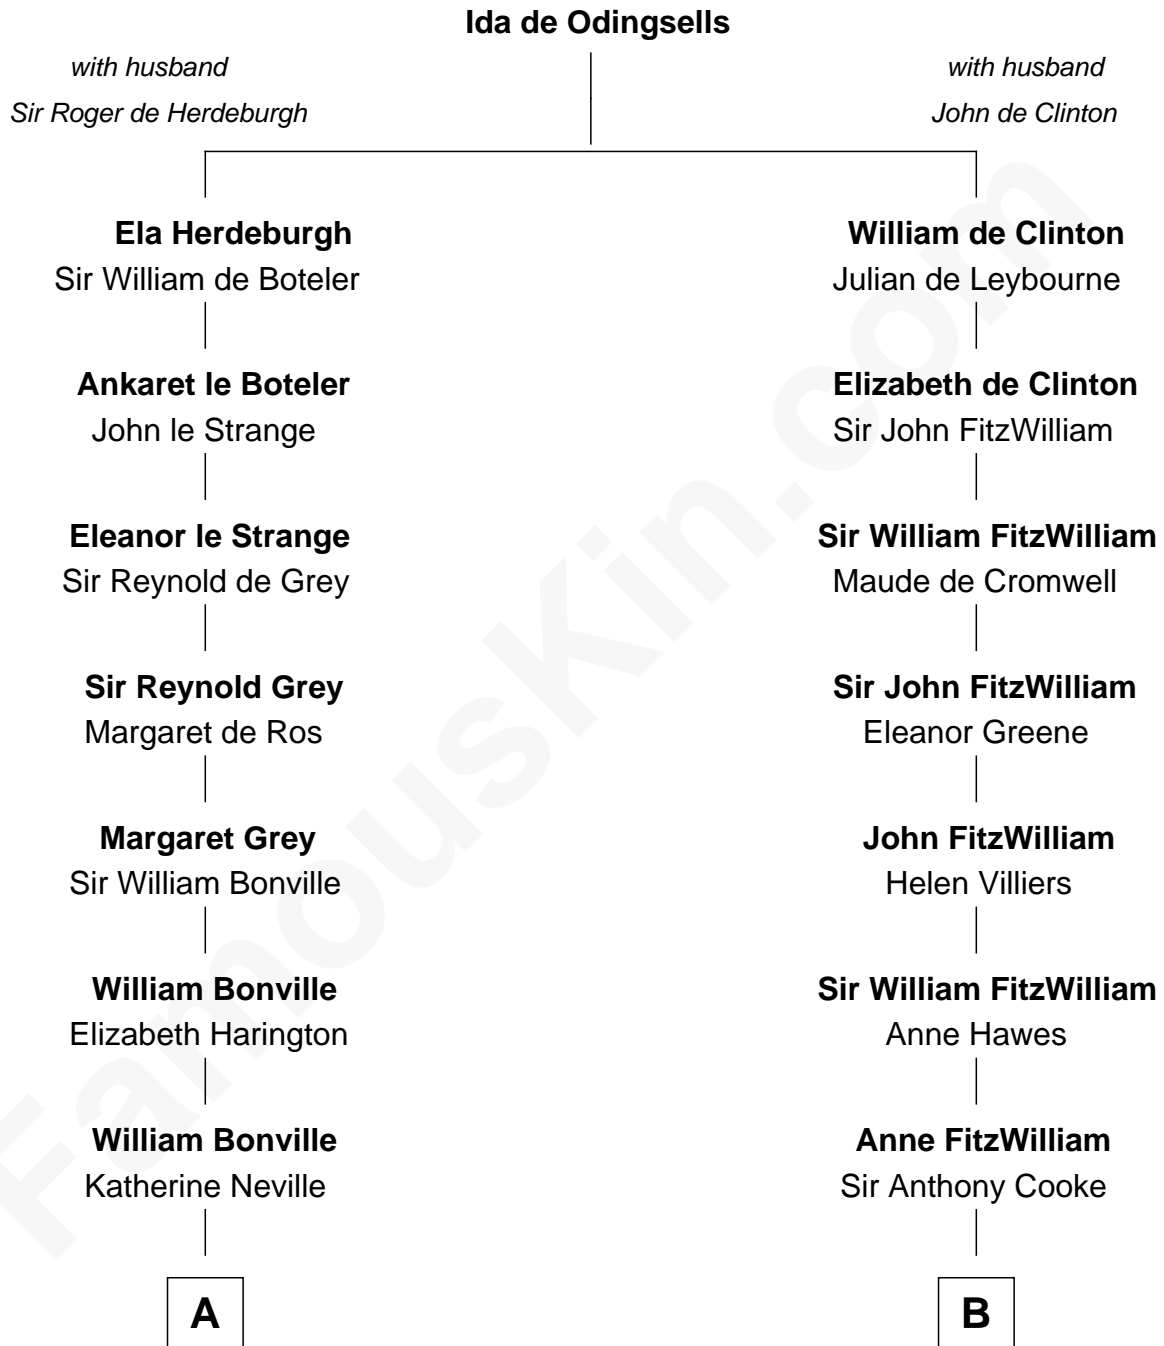

# FamousKin.com

## Relationship Chart of

### Jane (Appleton) Pierce

First Lady of President Franklin Pierce

17th cousin 4 times removed of

**Hugh Grant**  
Movie Actor

**C**

**Cyril Randolph**

Frances Selina Hervey

**Felton George Randolph**