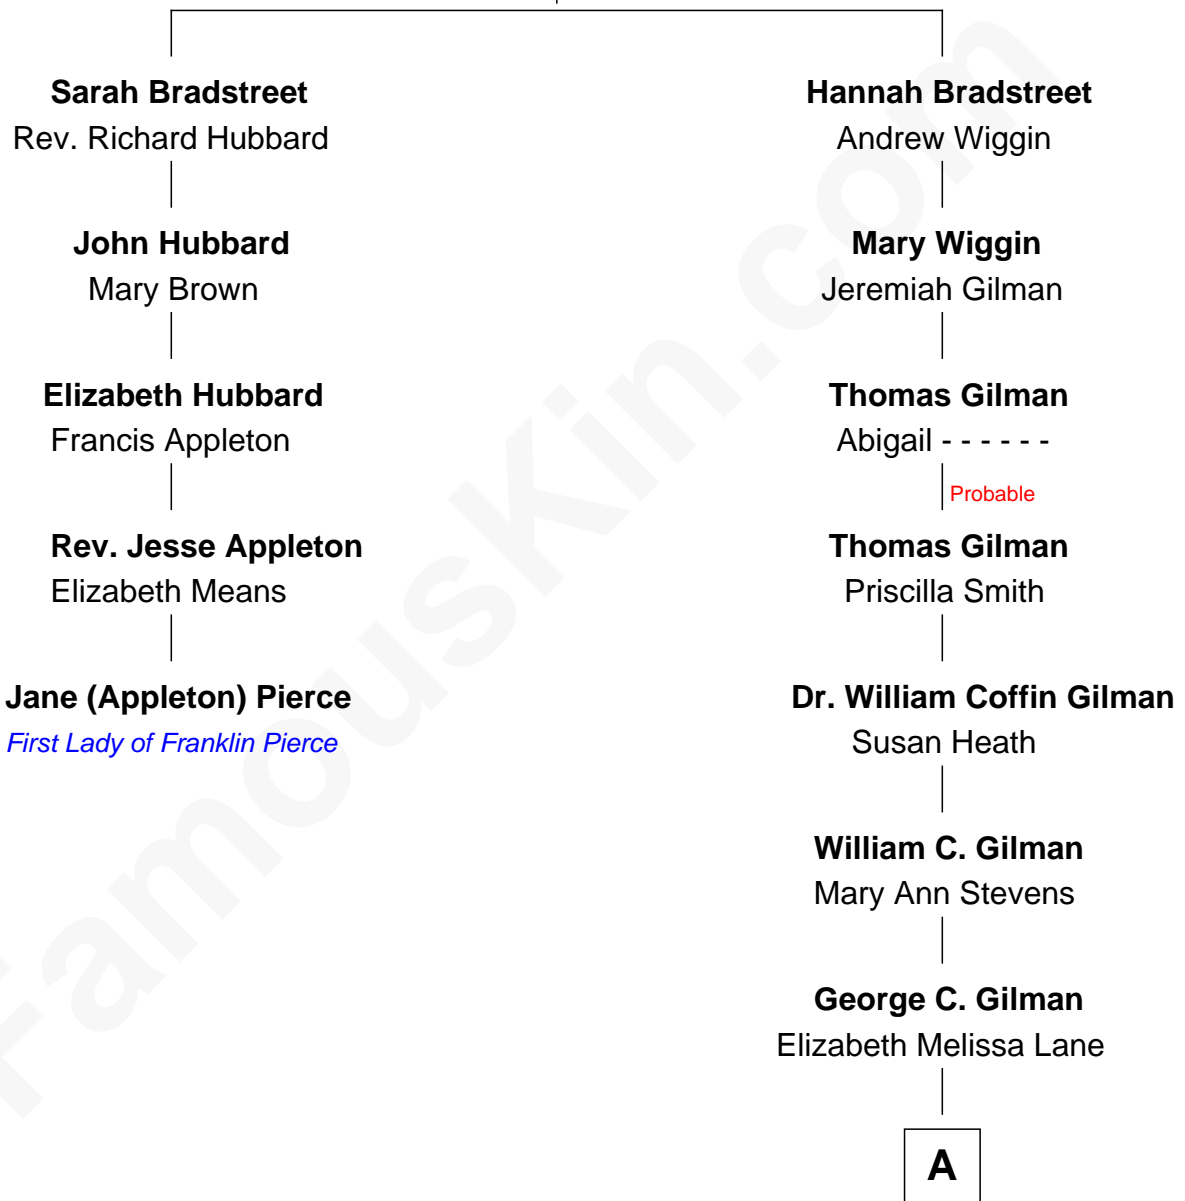

FamousKin.com

Relationship Chart of

Jane (Appleton) Pierce

First Lady of President Franklin Pierce

4th cousin 5 times removed of

George Hamilton

TV and Movie Actor

Gov. Simon Bradstreet

Anne Dudley

A

Lillian C. Gilman
Harry Fuller Hamilton

George William Hamilton
Anne Lucille Stevens

George Hamilton
TV and Movie Actor

FamousKin.com