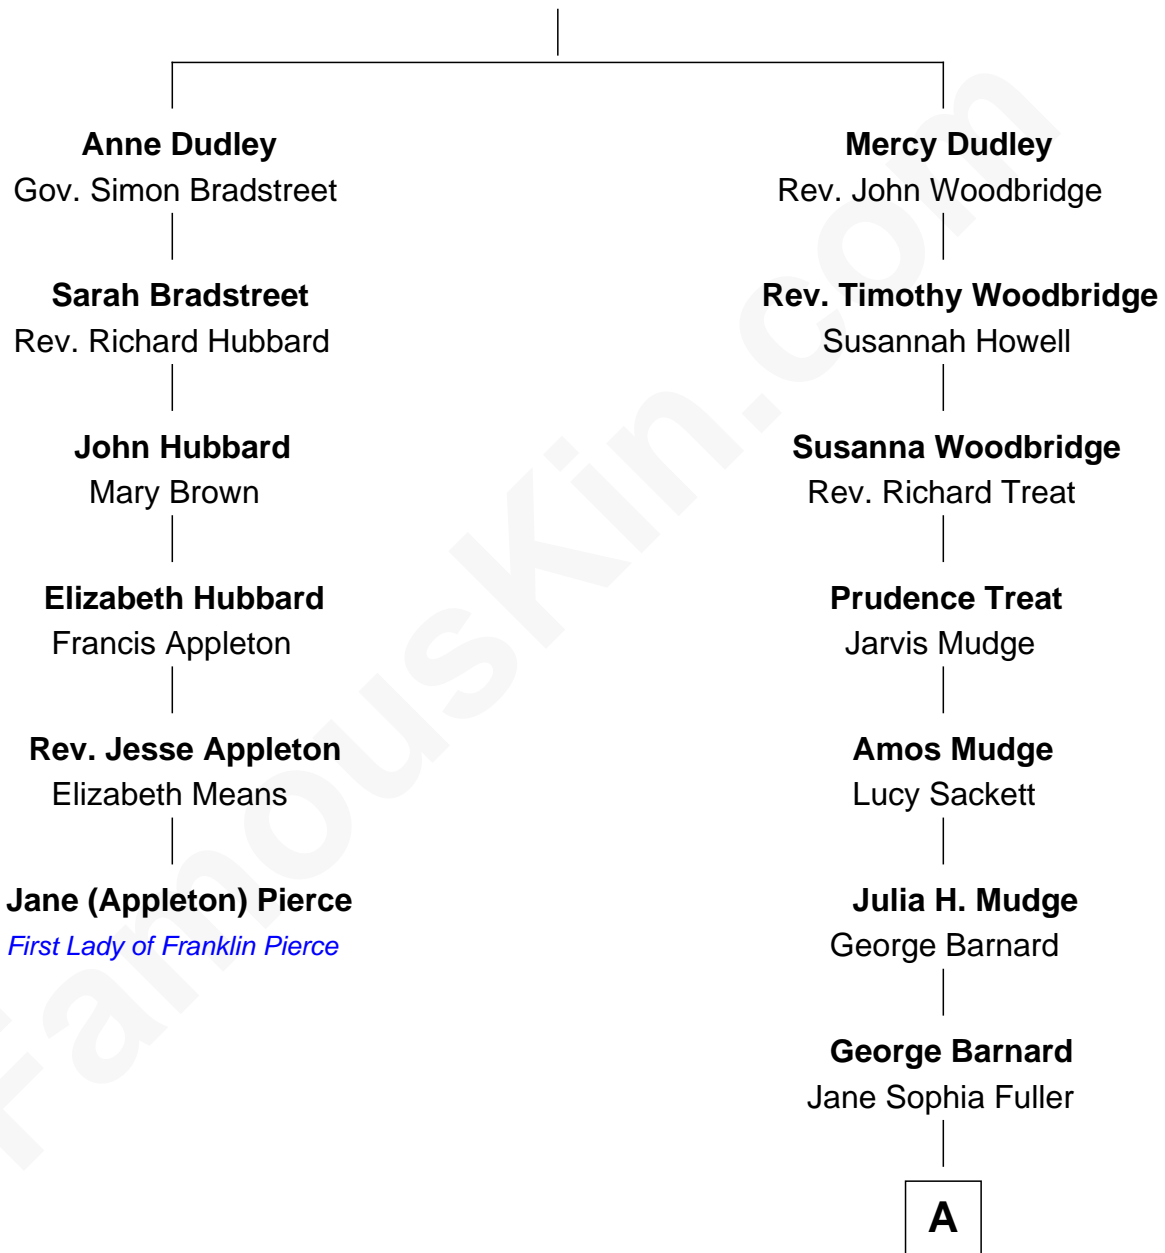

FamousKin.com

Relationship Chart of

Jane (Appleton) Pierce

First Lady of President Franklin Pierce

5th cousin 4 times removed of

Dick Clark

Radio and TV Host

Gov. Thomas Dudley

Dorothy York

A

Charles Fuller Barnard

Anna May Aldridge

Julia Fuller Barnard

Richard Augustus Clark

Dick Clark

Radio and TV Host

FamousKin.com