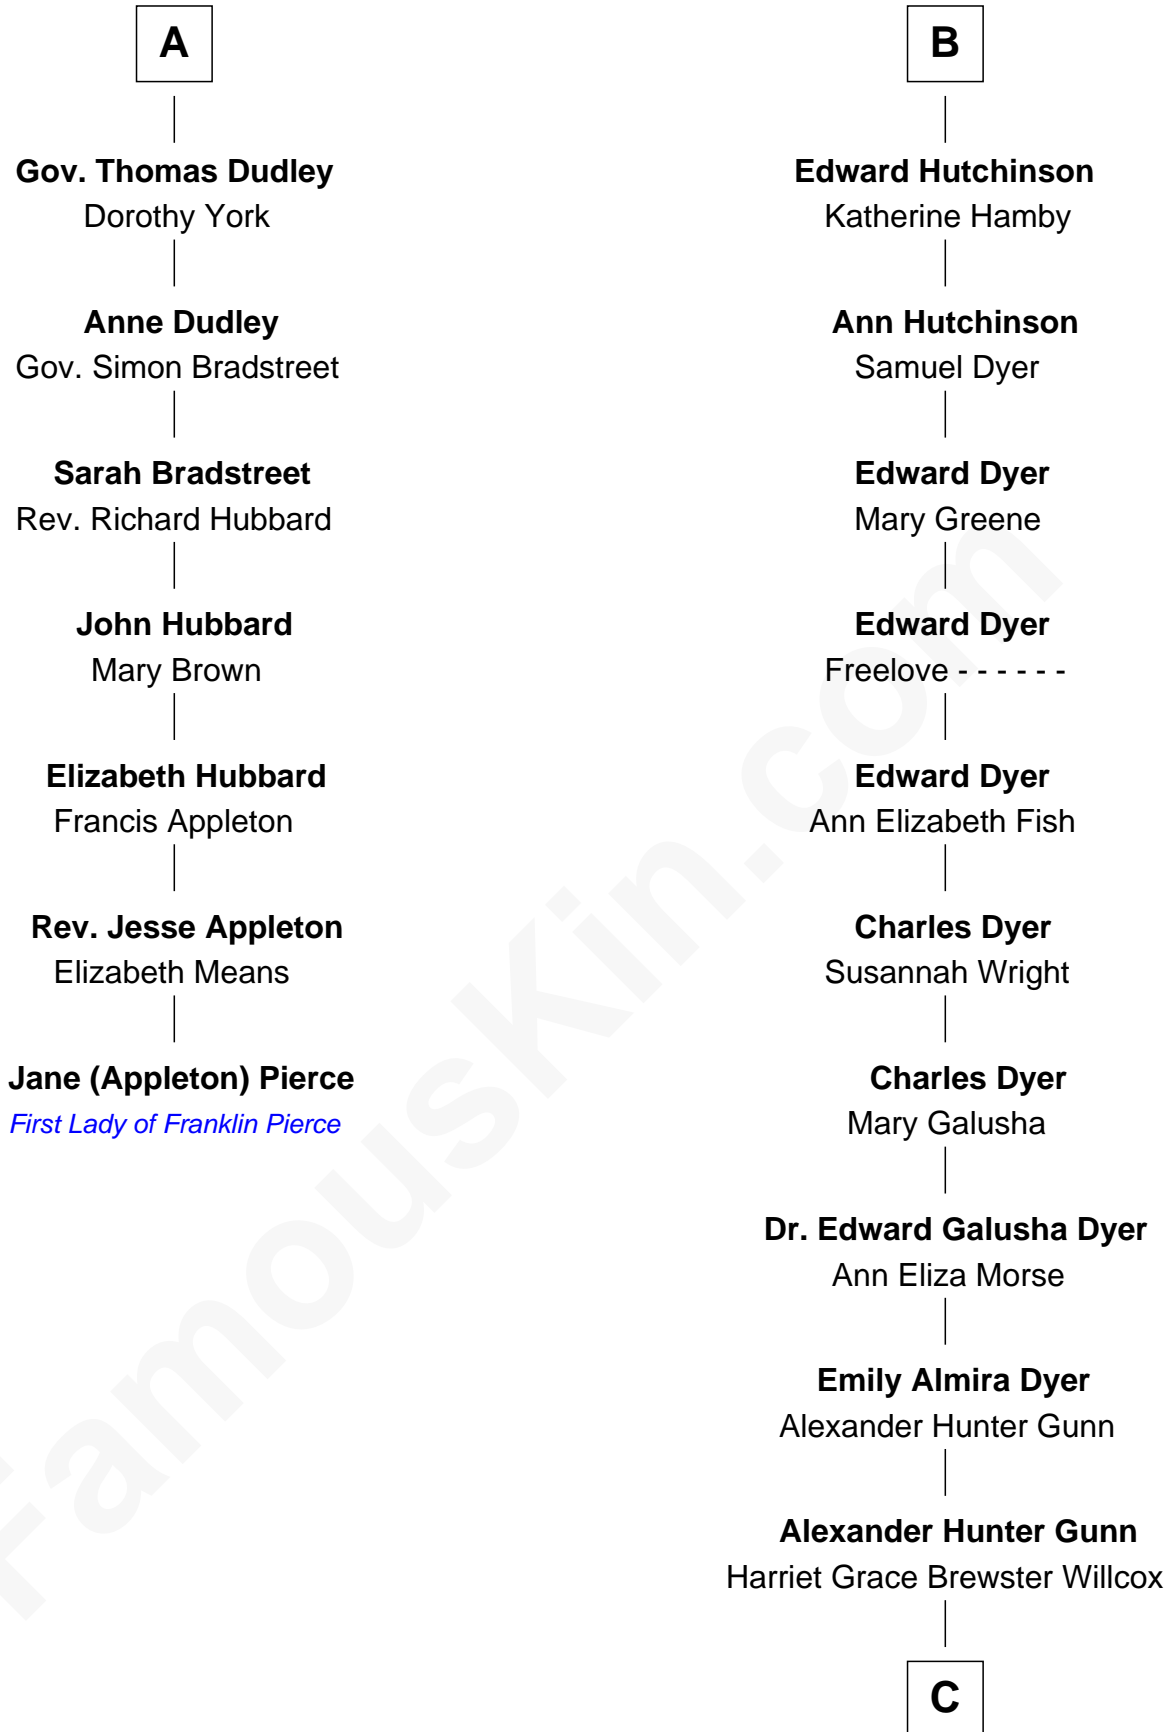

FamousKin.com

Relationship Chart of

Jane (Appleton) Pierce

First Lady of President Franklin Pierce

13th cousin 6 times removed of

Andrew Shue

TV Actor

Sir Walter Blount

Cecily Willoughby

Sir John Sutton

Cecily Grey

Sir Henry Dudley

----- Ashton

Probable

Roger Dudley

Susanna Thorne

A

Sir Thomas Blount

Margaret de Gresley

Sir Thomas Blount

Agnes Hawley

Anne Blount

William Marbury

Robert Marbury

Katherine Williamson

William Marbury

Agnes Lenton

Rev. Francis Marbury

Bridget Dryden

Anne Marbury

William Hutchinson

B