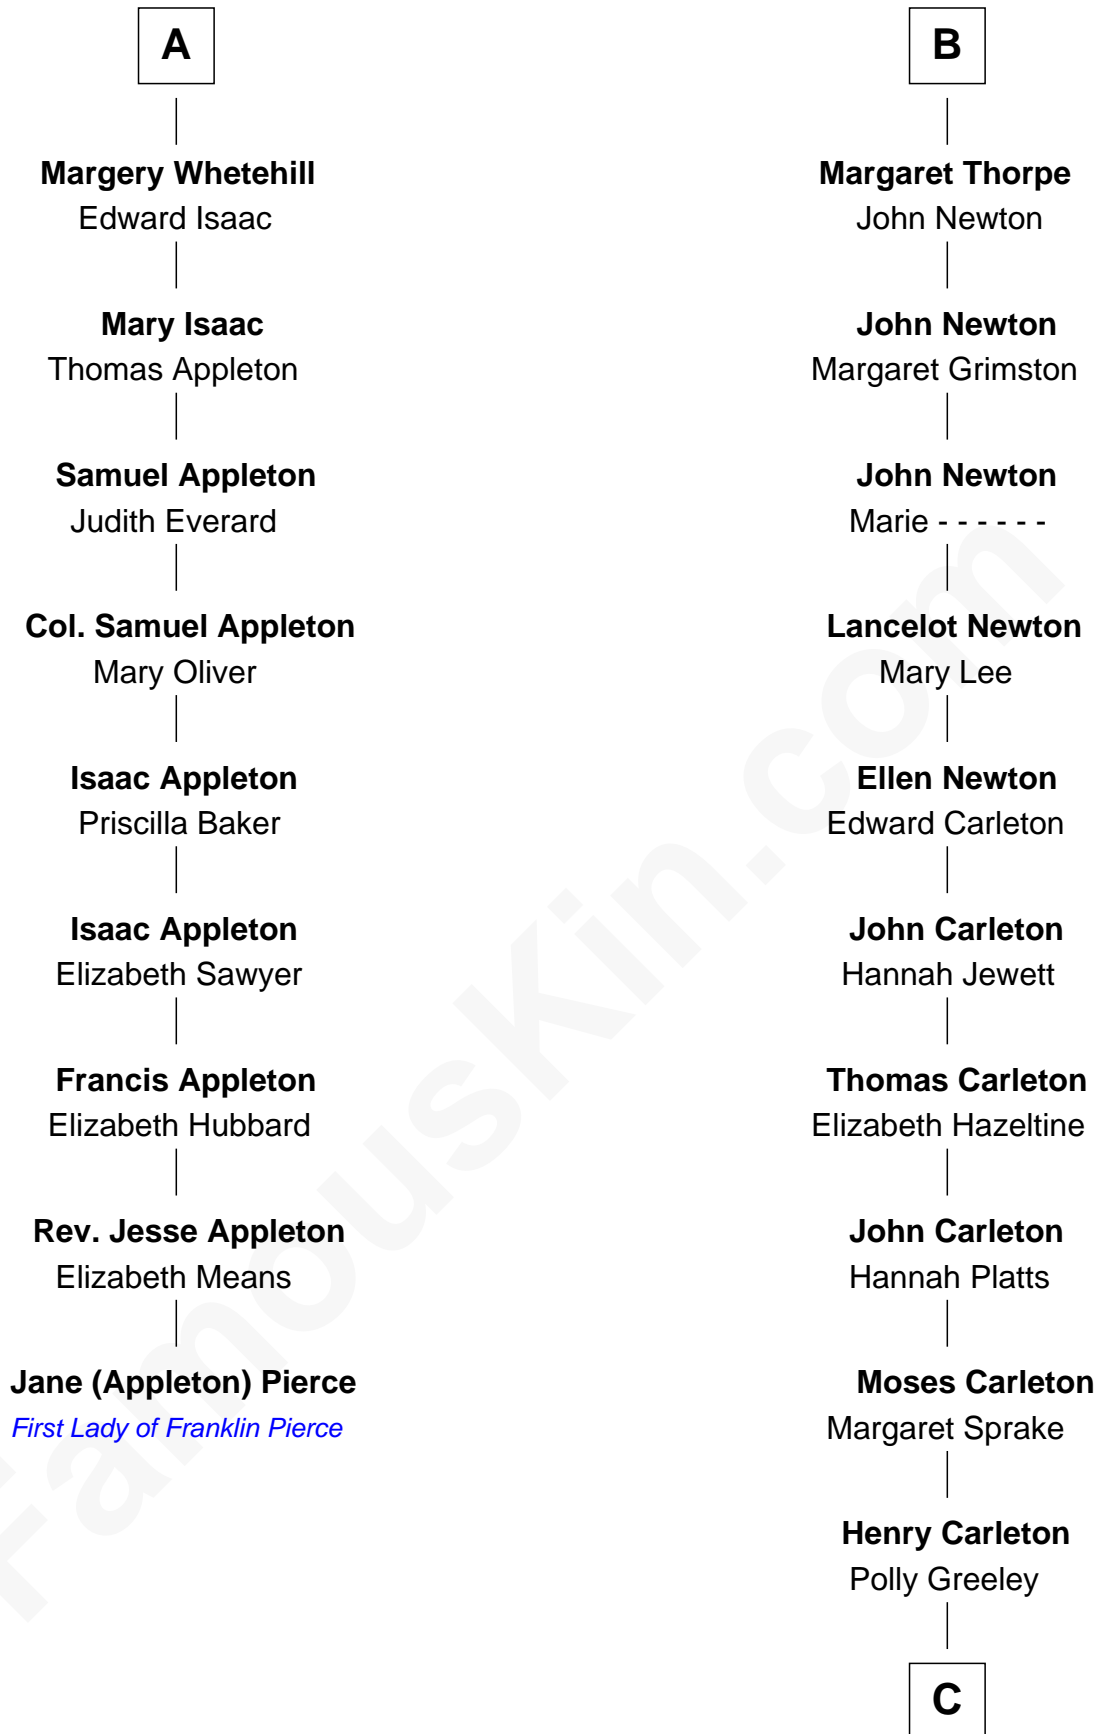

FamousKin.com

Relationship Chart of

Jane (Appleton) Pierce

First Lady of President Franklin Pierce

15th cousin 3 times removed of

Charles A. Pillsbury

Co-Founder of C.A. Pillsbury Co.

C