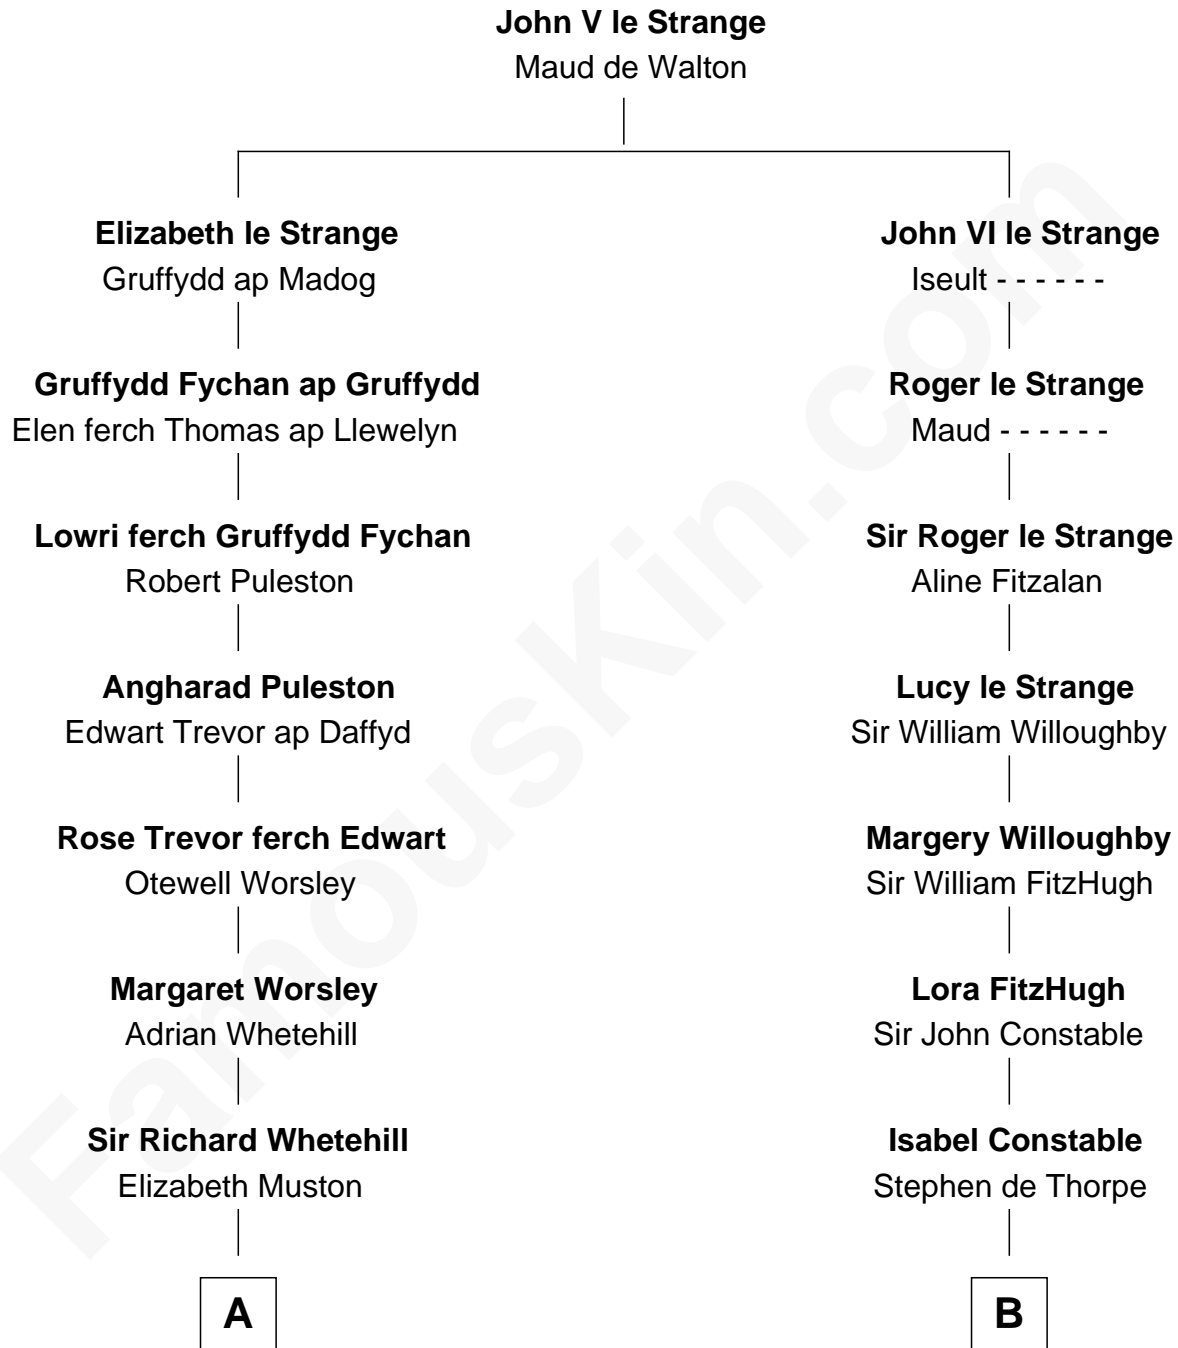

FamousKin.com

Relationship Chart of

Jane (Appleton) Pierce

First Lady of President Franklin Pierce

15th cousin 3 times removed of

Charles A. Pillsbury

Co-Founder of C.A. Pillsbury Co.

C