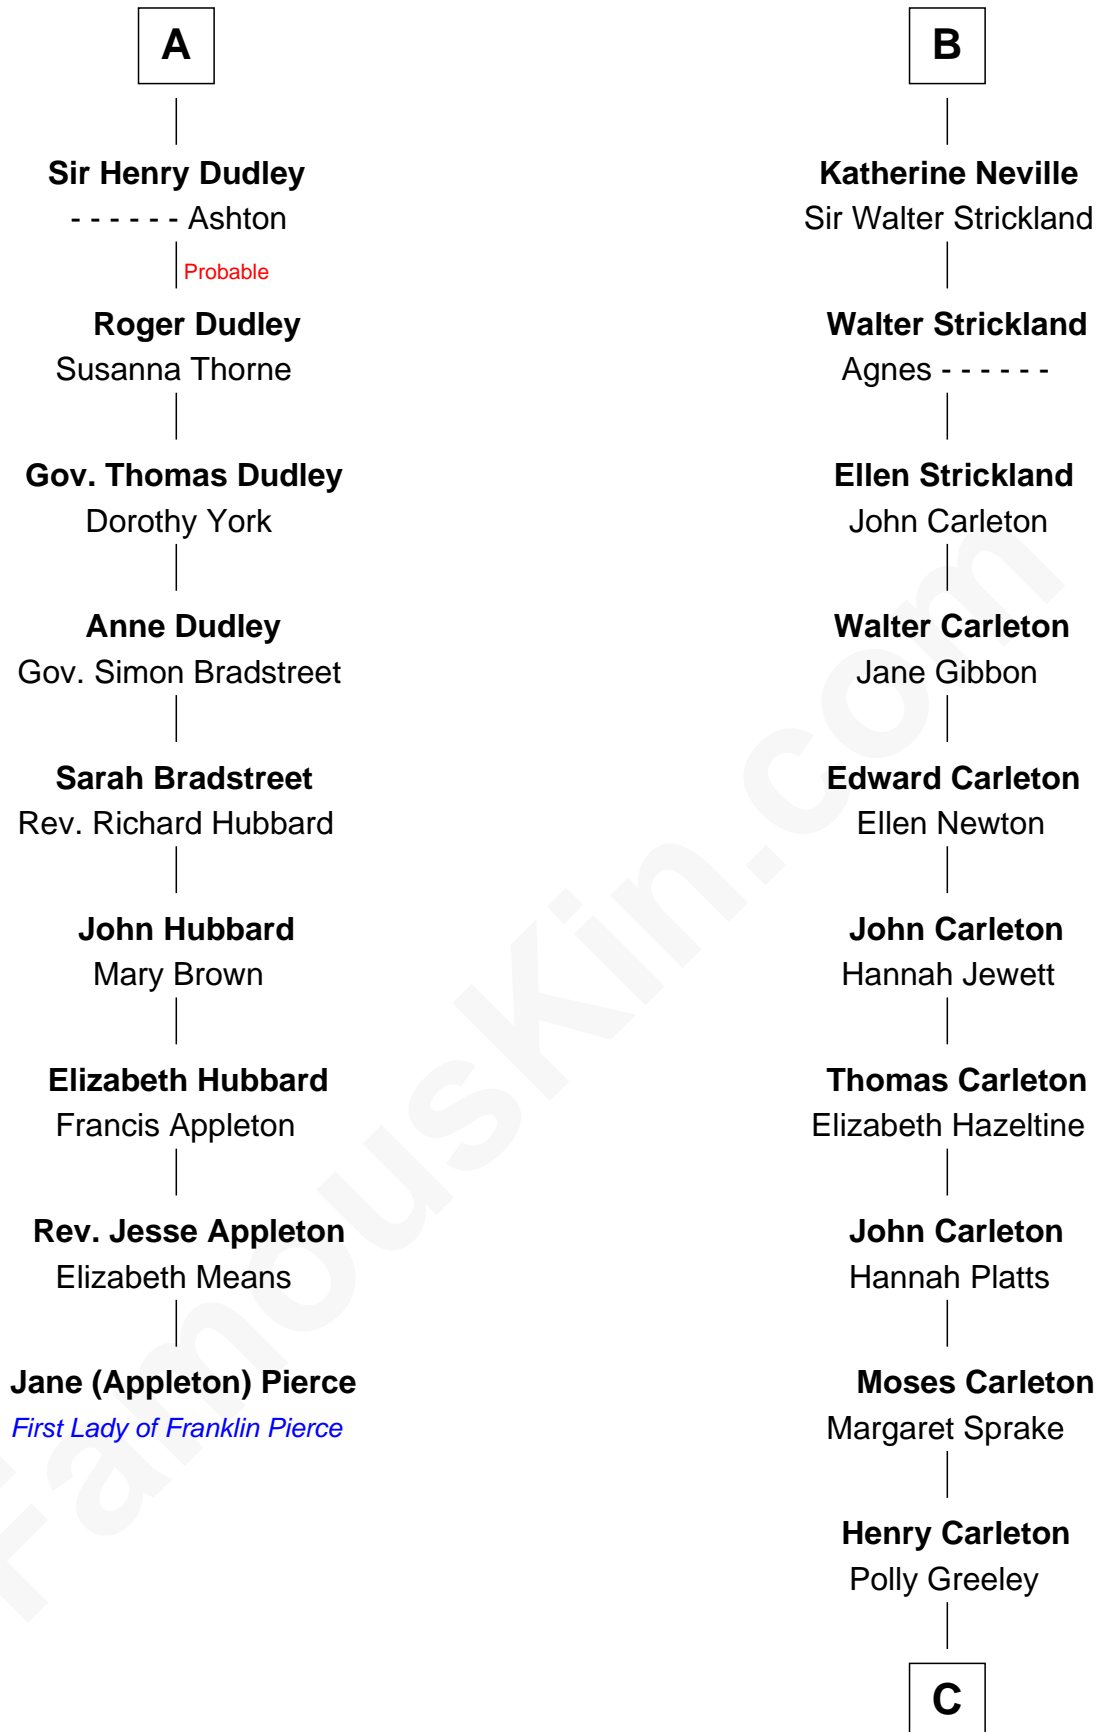

FamousKin.com

Relationship Chart of

Jane (Appleton) Pierce

First Lady of President Franklin Pierce

15th cousin 3 times removed of

Charles A. Pillsbury

Co-Founder of C.A. Pillsbury Co.

C