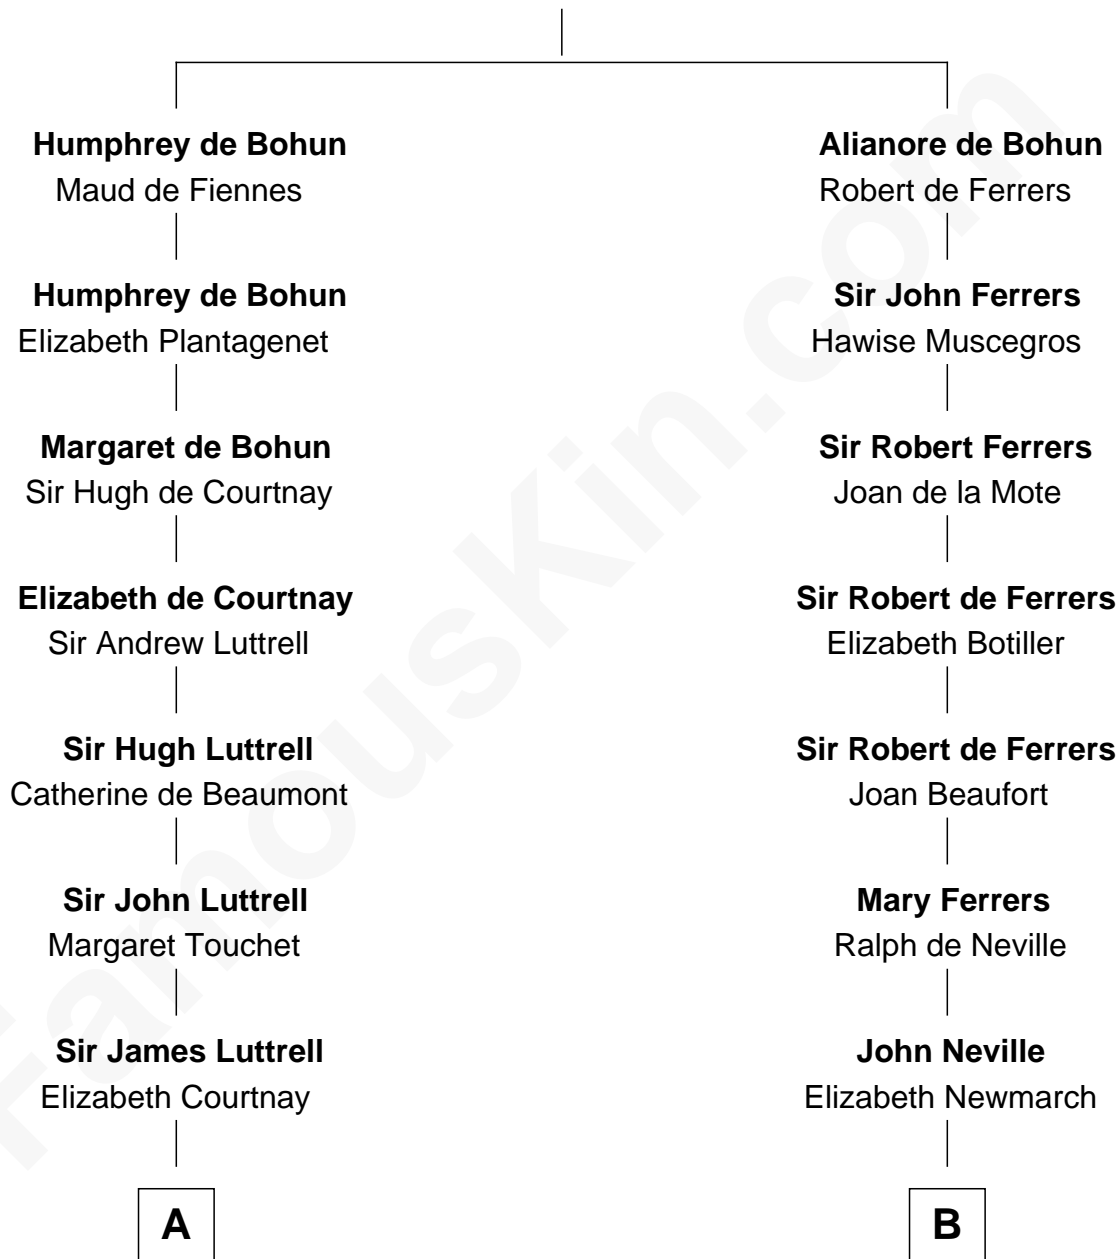

FamousKin.com

Relationship Chart of

Jane (Appleton) Pierce

First Lady of President Franklin Pierce

18th cousin 3 times removed of

Charles A. Pillsbury

Co-Founder of C.A. Pillsbury Co.

Sir Humphrey de Bohun

Eleanor de Braiose

C

Rev. Jesse Appleton
Elizabeth Means

Jane (Appleton) Pierce
First Lady of Franklin Pierce

D

John Carleton
Hannah Platts

Moses Carleton
Margaret Sprake

Henry Carleton
Polly Greeley