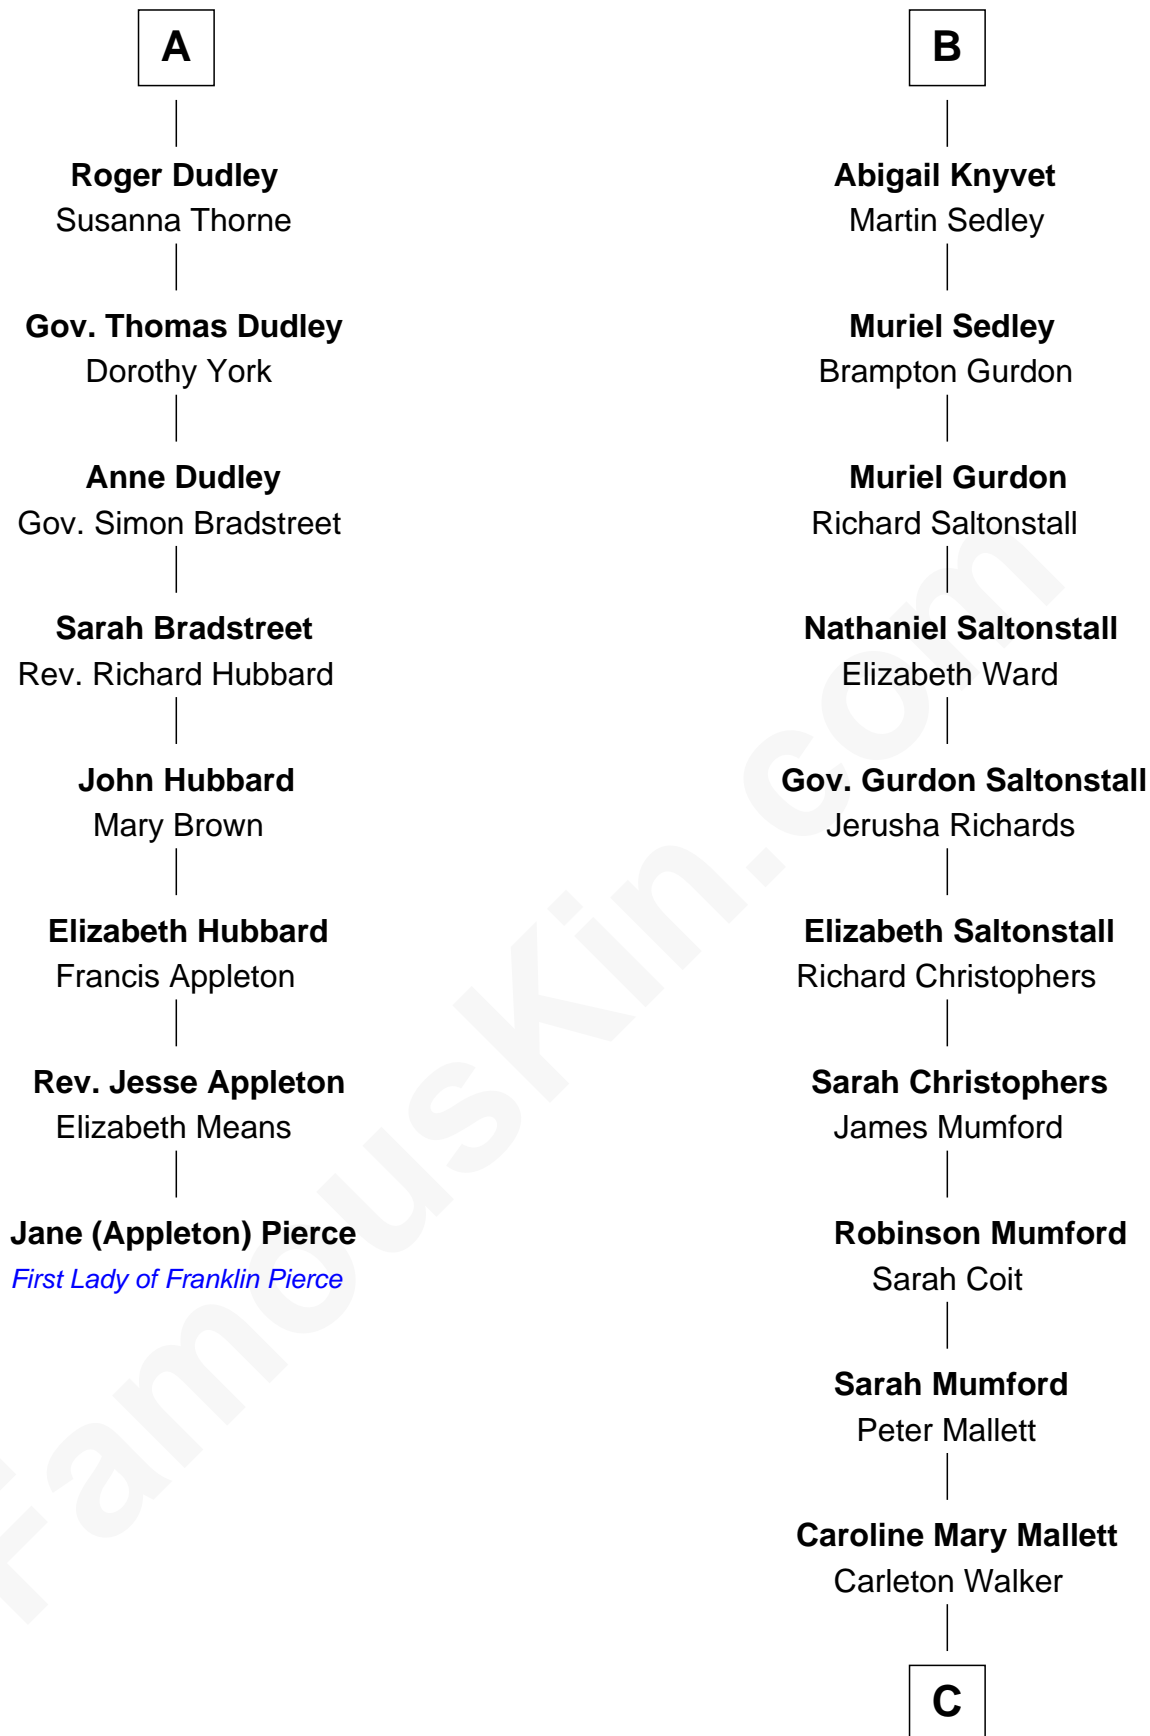

FamousKin.com

Relationship Chart of

Jane (Appleton) Pierce

First Lady of President Franklin Pierce

14th cousin 7 times removed of

Carly Fiorina

CEO of Hewlett-Packard

C

Margaret Isabella Walker

Heinrich Weber

John Walker Weber

Maude Graves

Cara Carleton Weber

Harold Marvin Sneed

Joseph Tyree Sneed

Madelon Montross Juergens