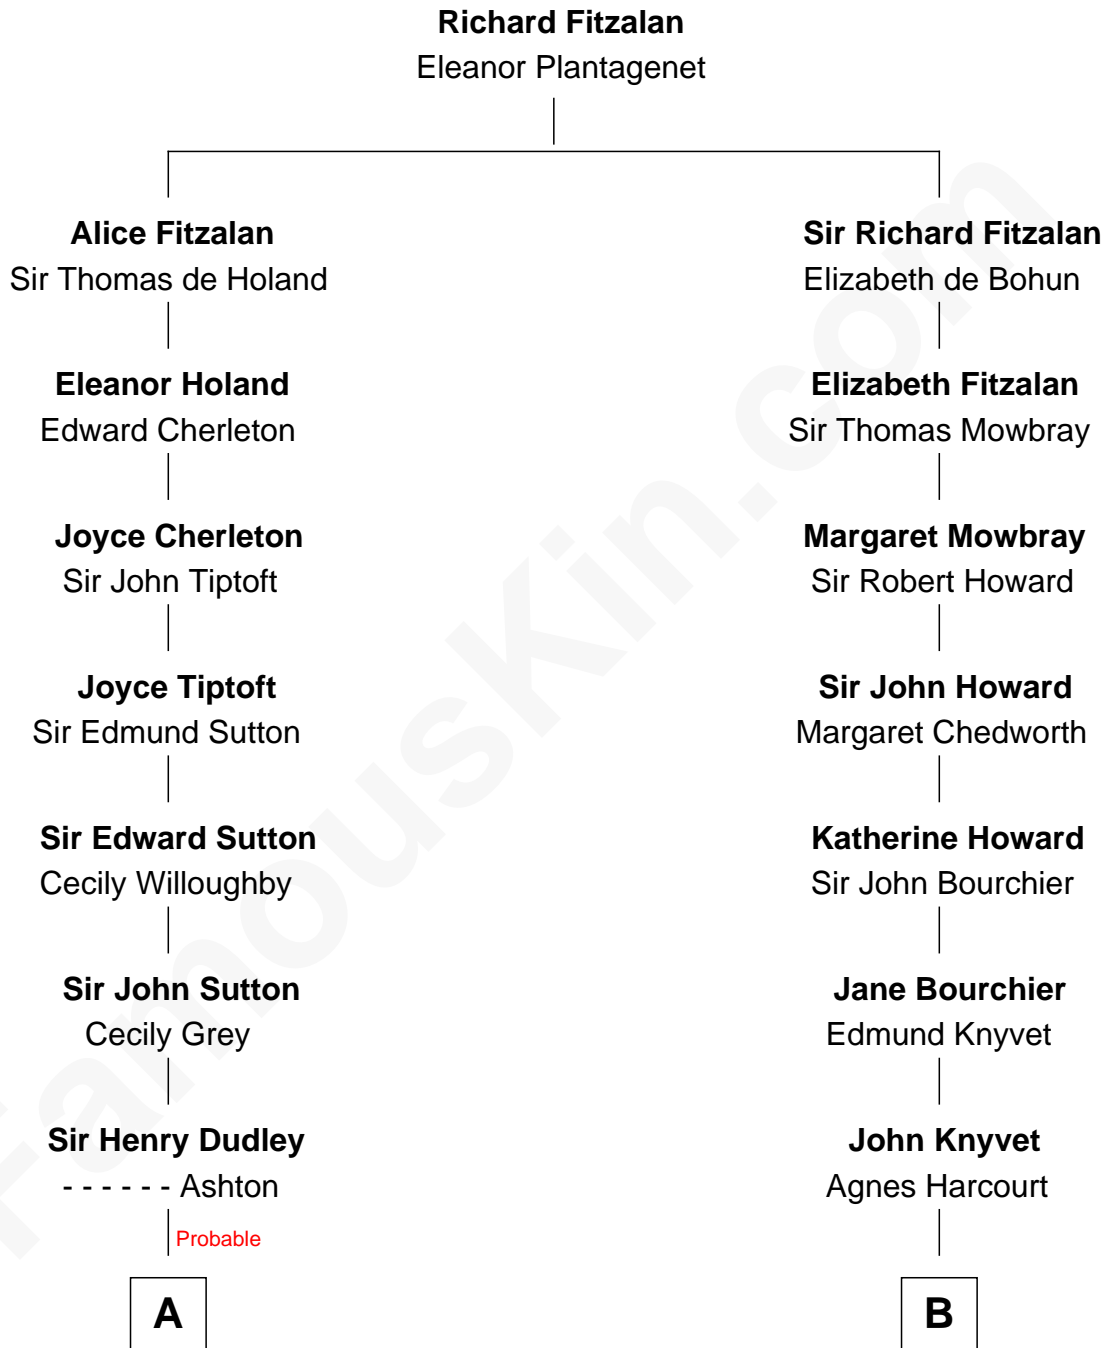

FamousKin.com

Relationship Chart of

Jane (Appleton) Pierce

First Lady of President Franklin Pierce

14th cousin 7 times removed of

Carly Fiorina

CEO of Hewlett-Packard

C

Margaret Isabella Walker

Heinrich Weber

John Walker Weber

Maude Graves

Cara Carleton Weber

Harold Marvin Sneed

Joseph Tyree Sneed

Madelon Montross Juergens