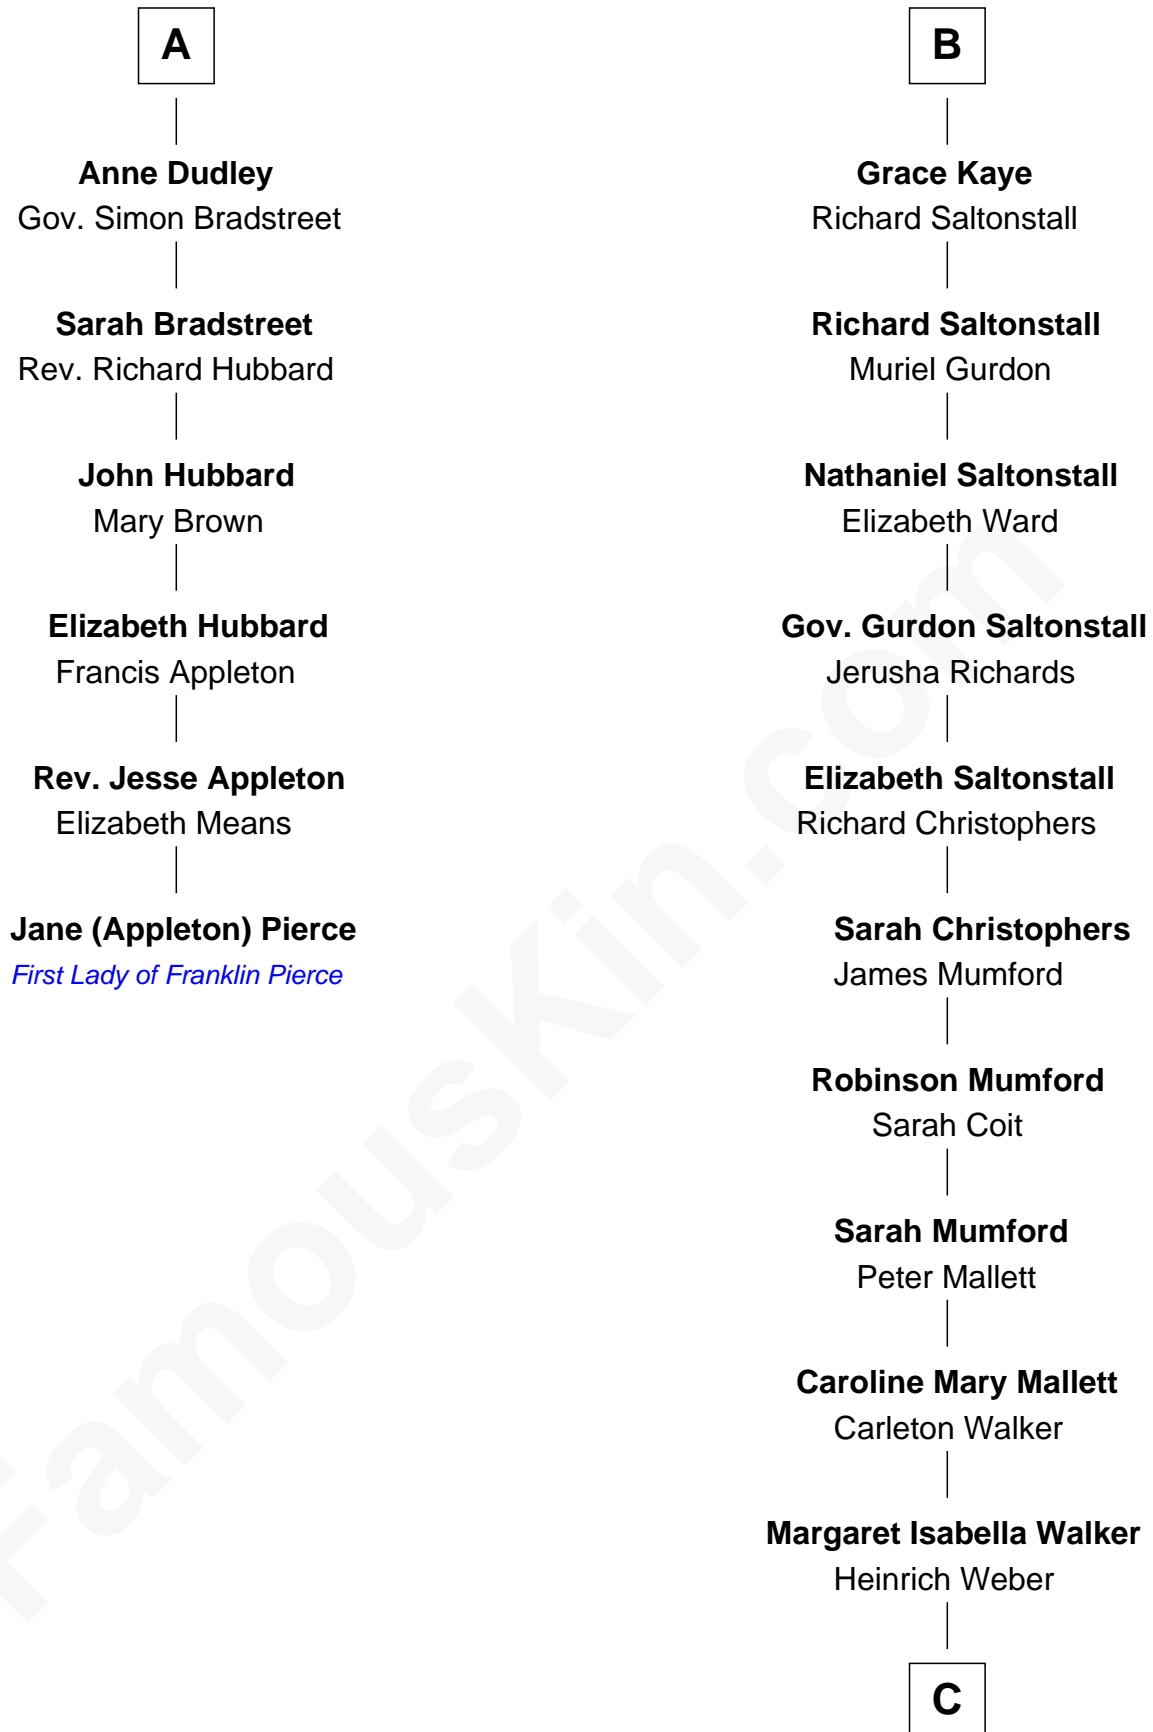

FamousKin.com

Relationship Chart of

Jane (Appleton) Pierce

First Lady of President Franklin Pierce

12th cousin 8 times removed of

Carly Fiorina

CEO of Hewlett-Packard

C

John Walker Weber

Maude Graves

Cara Carleton Weber

Harold Marvin Sneed

Joseph Tyree Sneed

Madelon Montross Juergens

Carly Fiorina

CEO of Hewlett-Packard