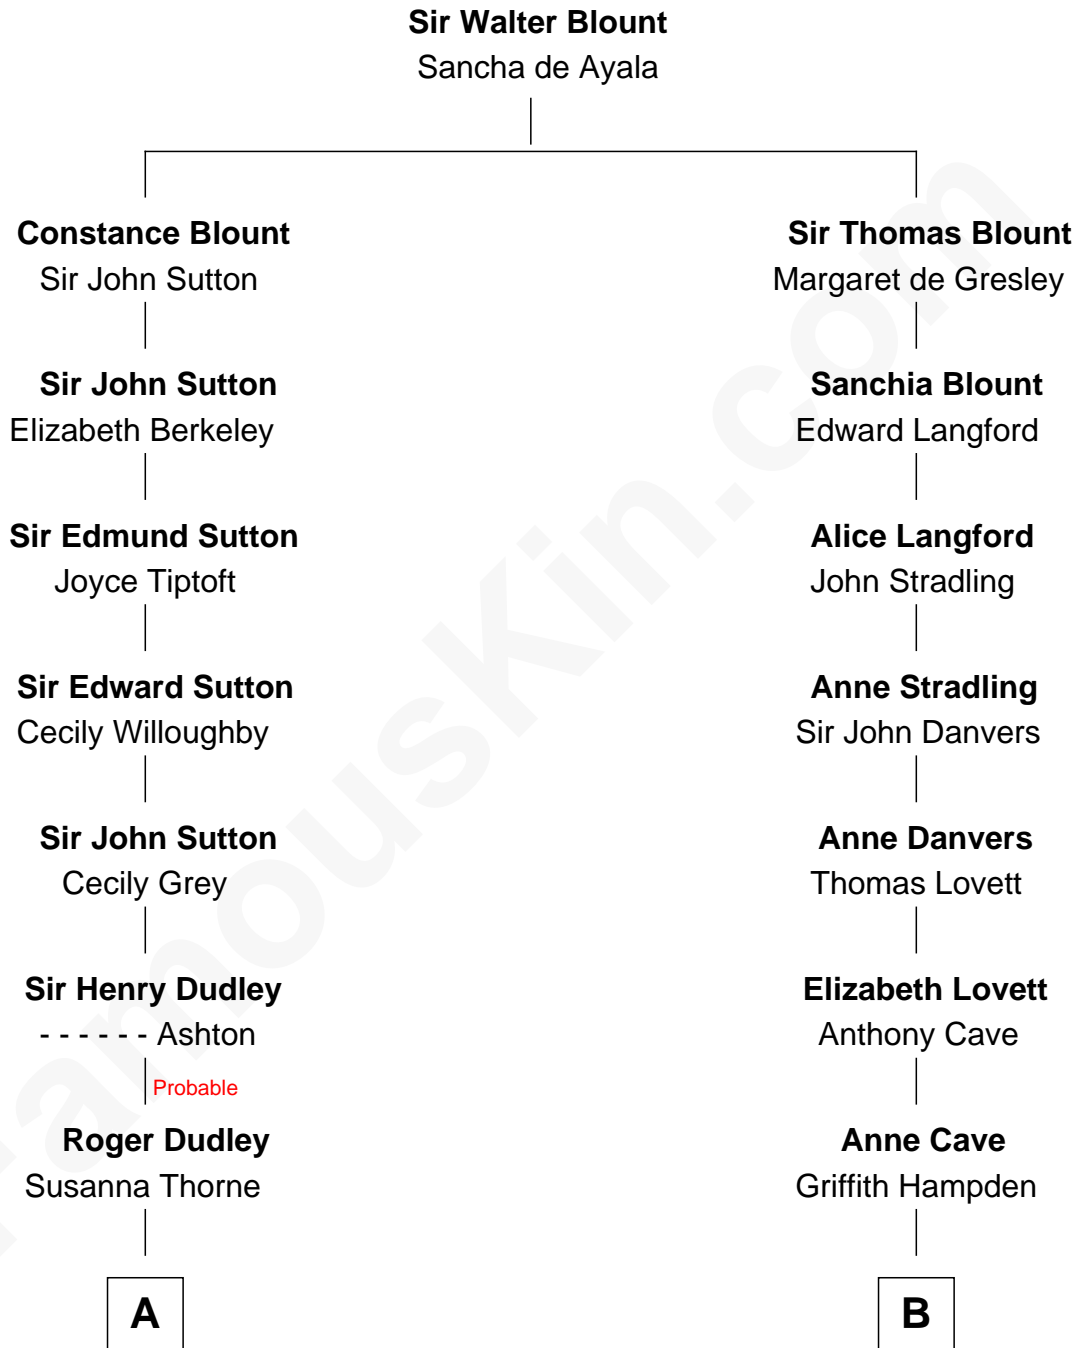

FamousKin.com

Relationship Chart of

Jane (Appleton) Pierce

First Lady of President Franklin Pierce

13th cousin 5 times removed of

John McCain

U.S. Senator from Arizona

C

Adm. John Sidney McCain

Roberta Wright

John McCain

U.S. Senator from Arizona

FamousKin.com