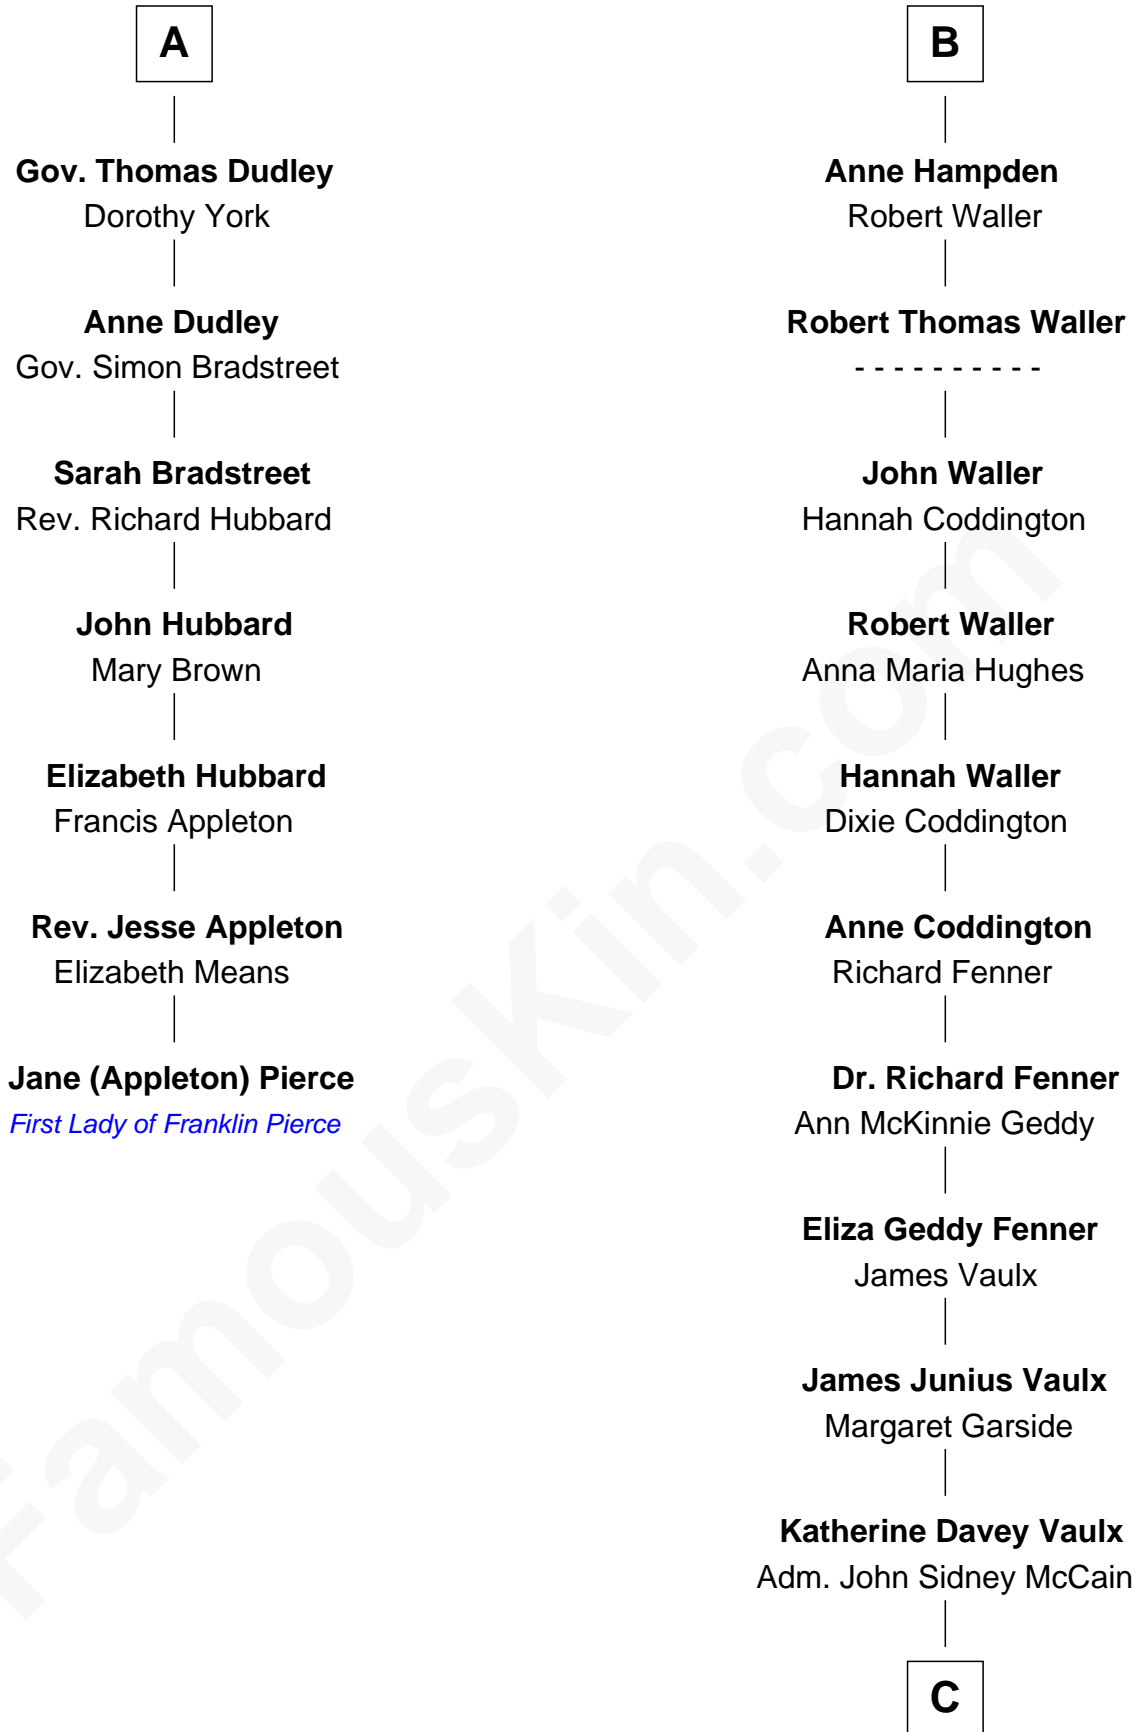

FamousKin.com

Relationship Chart of

Jane (Appleton) Pierce

First Lady of President Franklin Pierce

13th cousin 5 times removed of

John McCain

U.S. Senator from Arizona

C

Adm. John Sidney McCain

Roberta Wright

John McCain

U.S. Senator from Arizona

FamousKin.com