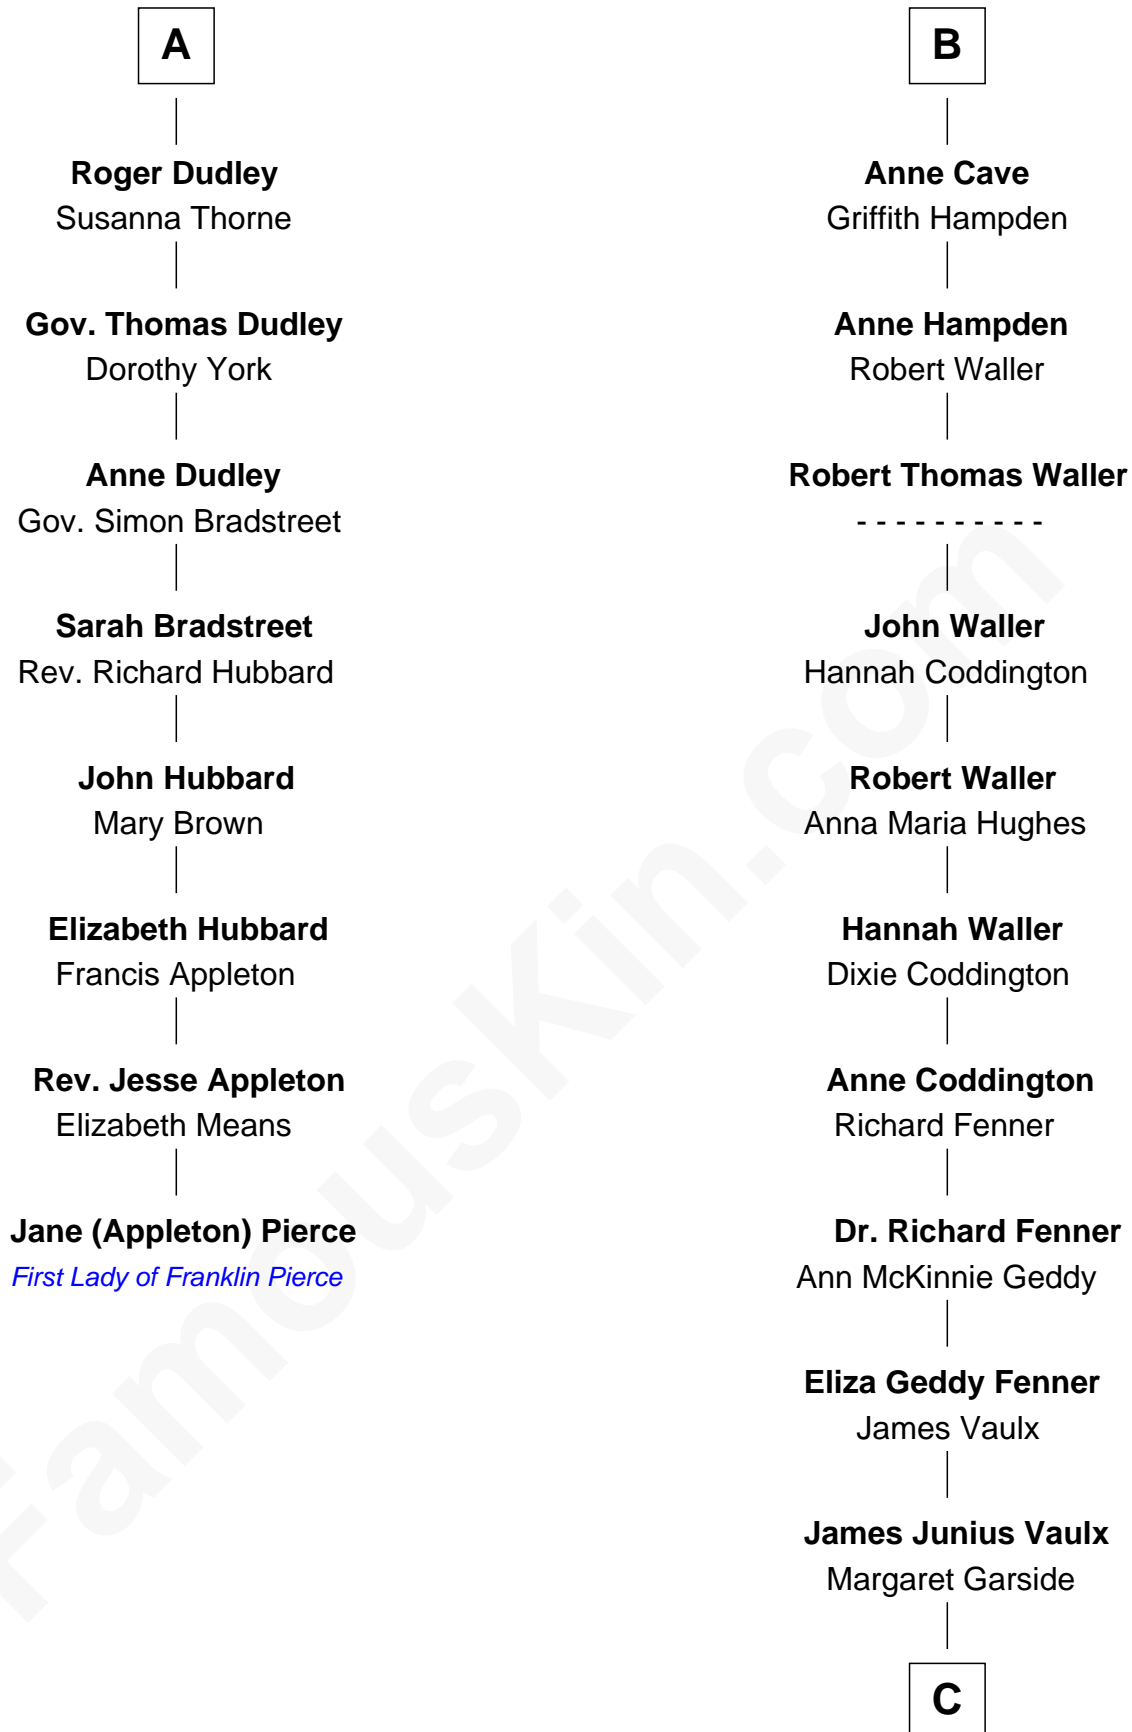

FamousKin.com

Relationship Chart of

Jane (Appleton) Pierce

First Lady of President Franklin Pierce

14th cousin 5 times removed of

John McCain

U.S. Senator from Arizona

C

Katherine Davey Vault
Adm. John Sidney McCain

Adm. John Sidney McCain
Roberta Wright

John McCain
U.S. Senator from Arizona

FamousKin.com