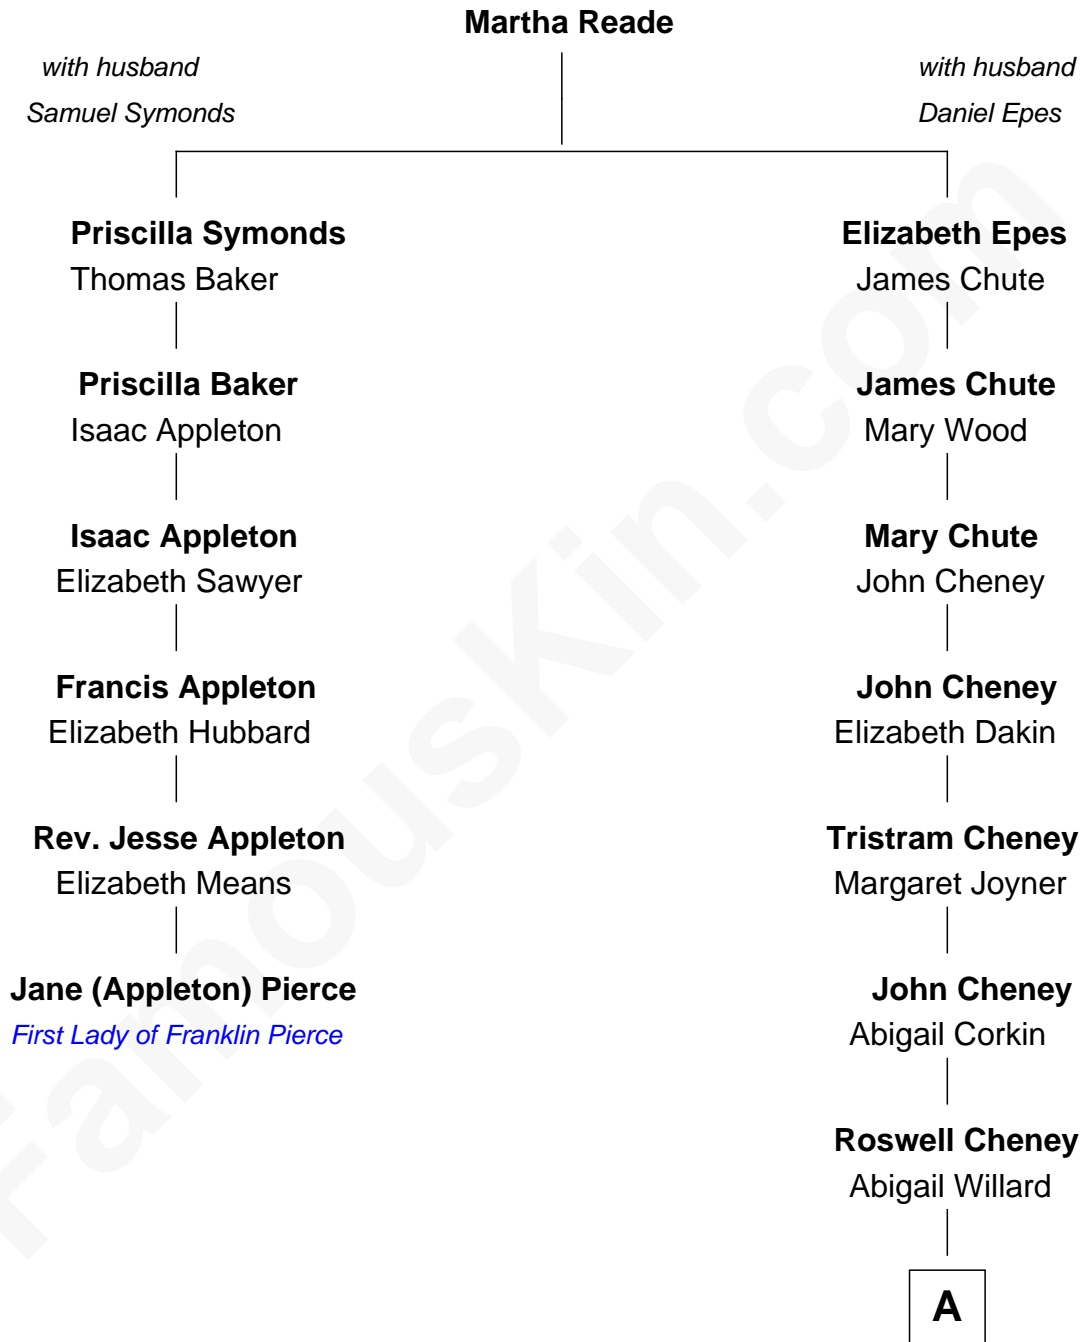

FamousKin.com

Relationship Chart of

Jane (Appleton) Pierce

First Lady of President Franklin Pierce

5th cousin 5 times removed of

Carole Lombard

Movie Actress

A

James Cheney

Nancy B. Evans

Alice S. Cheney

Charles S. Knight

Elizabeth Jayne Knight

Frederick Christian Peters

Carole Lombard

Movie Actress