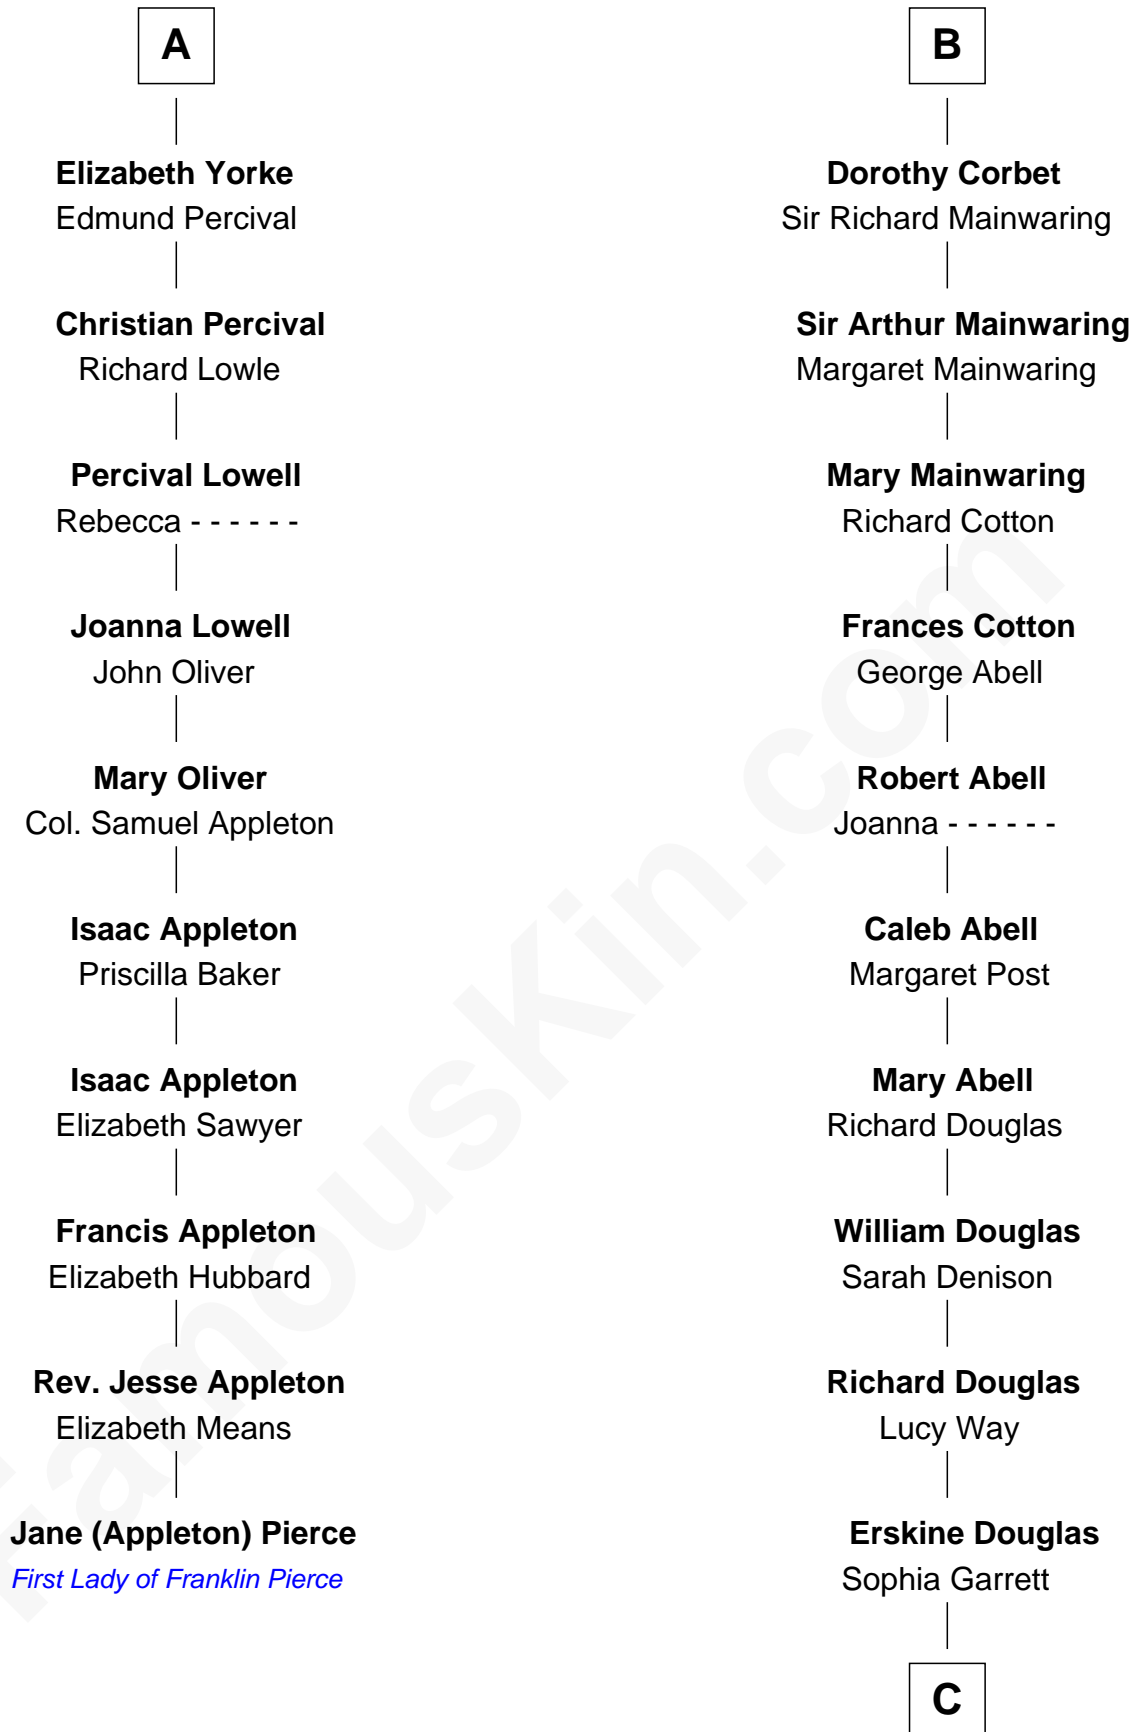

FamousKin.com

Relationship Chart of

Jane (Appleton) Pierce

First Lady of President Franklin Pierce

16th cousin 5 times removed of

Illeana Douglas

TV and Movie Actress

Humphrey de Bohun

Elizabeth Plantagenet

C

Emma Jane Douglas

Col. George Taliaferro Shackelford

Lena Priscilla Shackelford

Edouard Gregory Hesselberg

Melvyn Edouard Hesselberg

Rosalind Hightower