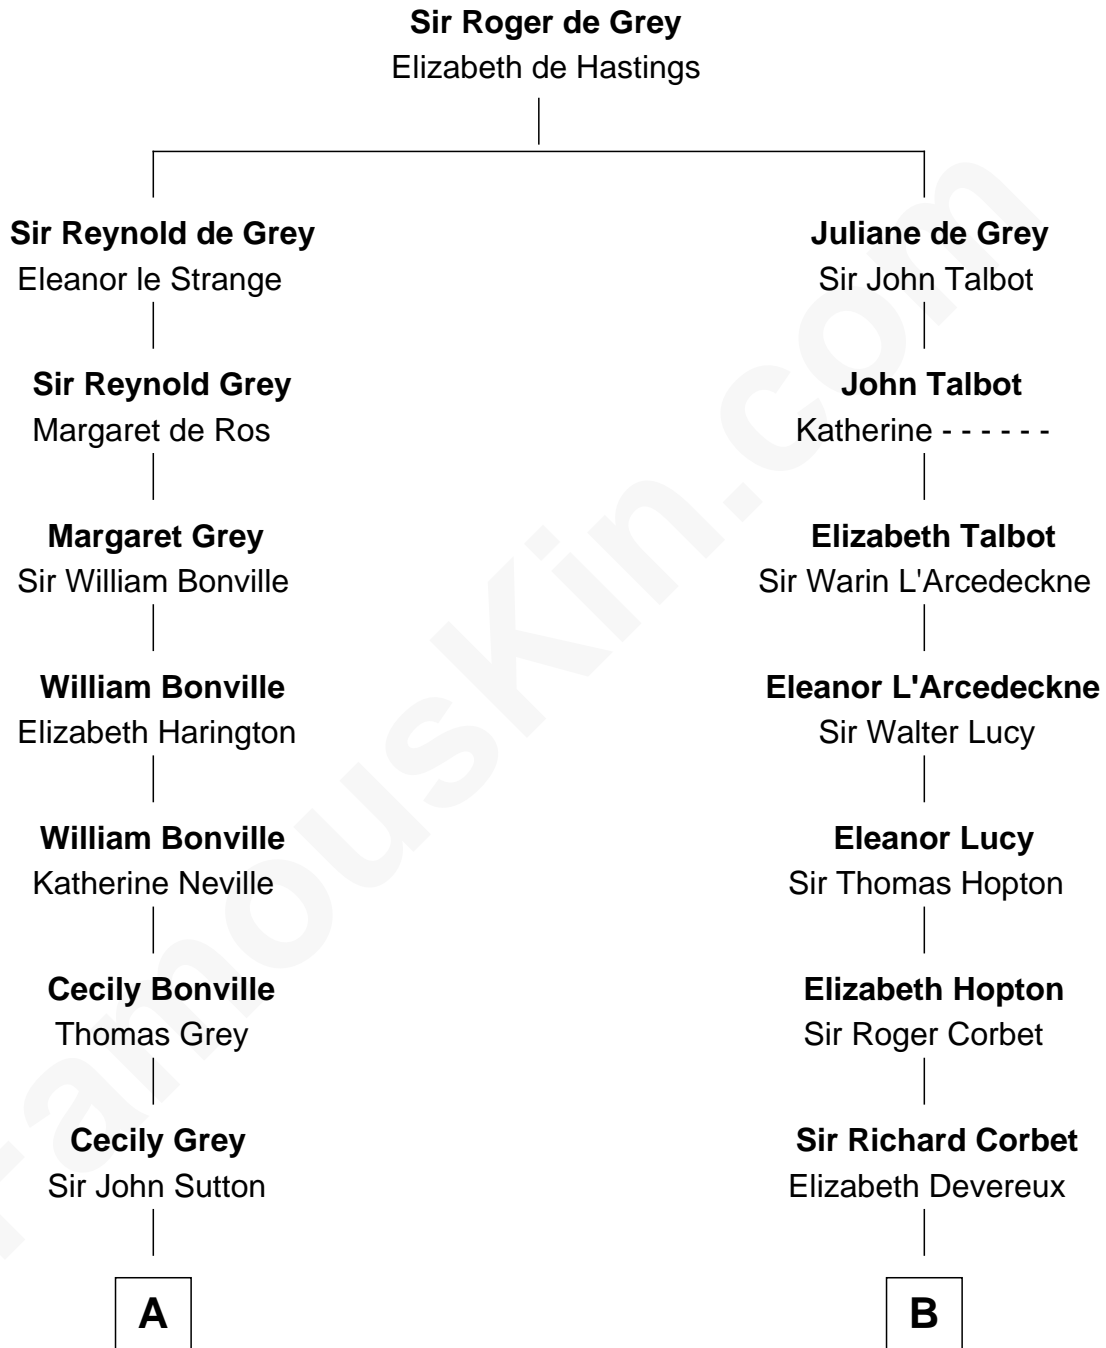

FamousKin.com

Relationship Chart of

Jane (Appleton) Pierce

First Lady of President Franklin Pierce

15th cousin 5 times removed of

Melvyn Douglas
Movie Actor

C

Erskine Douglas

Sophia Garrett

Emma Jane Douglas

Col. George Taliaferro Shackelford

Lena Priscilla Shackelford

Edouard Gregory Hesselberg

Melvyn Douglas

Movie Actor

FamousKin.com