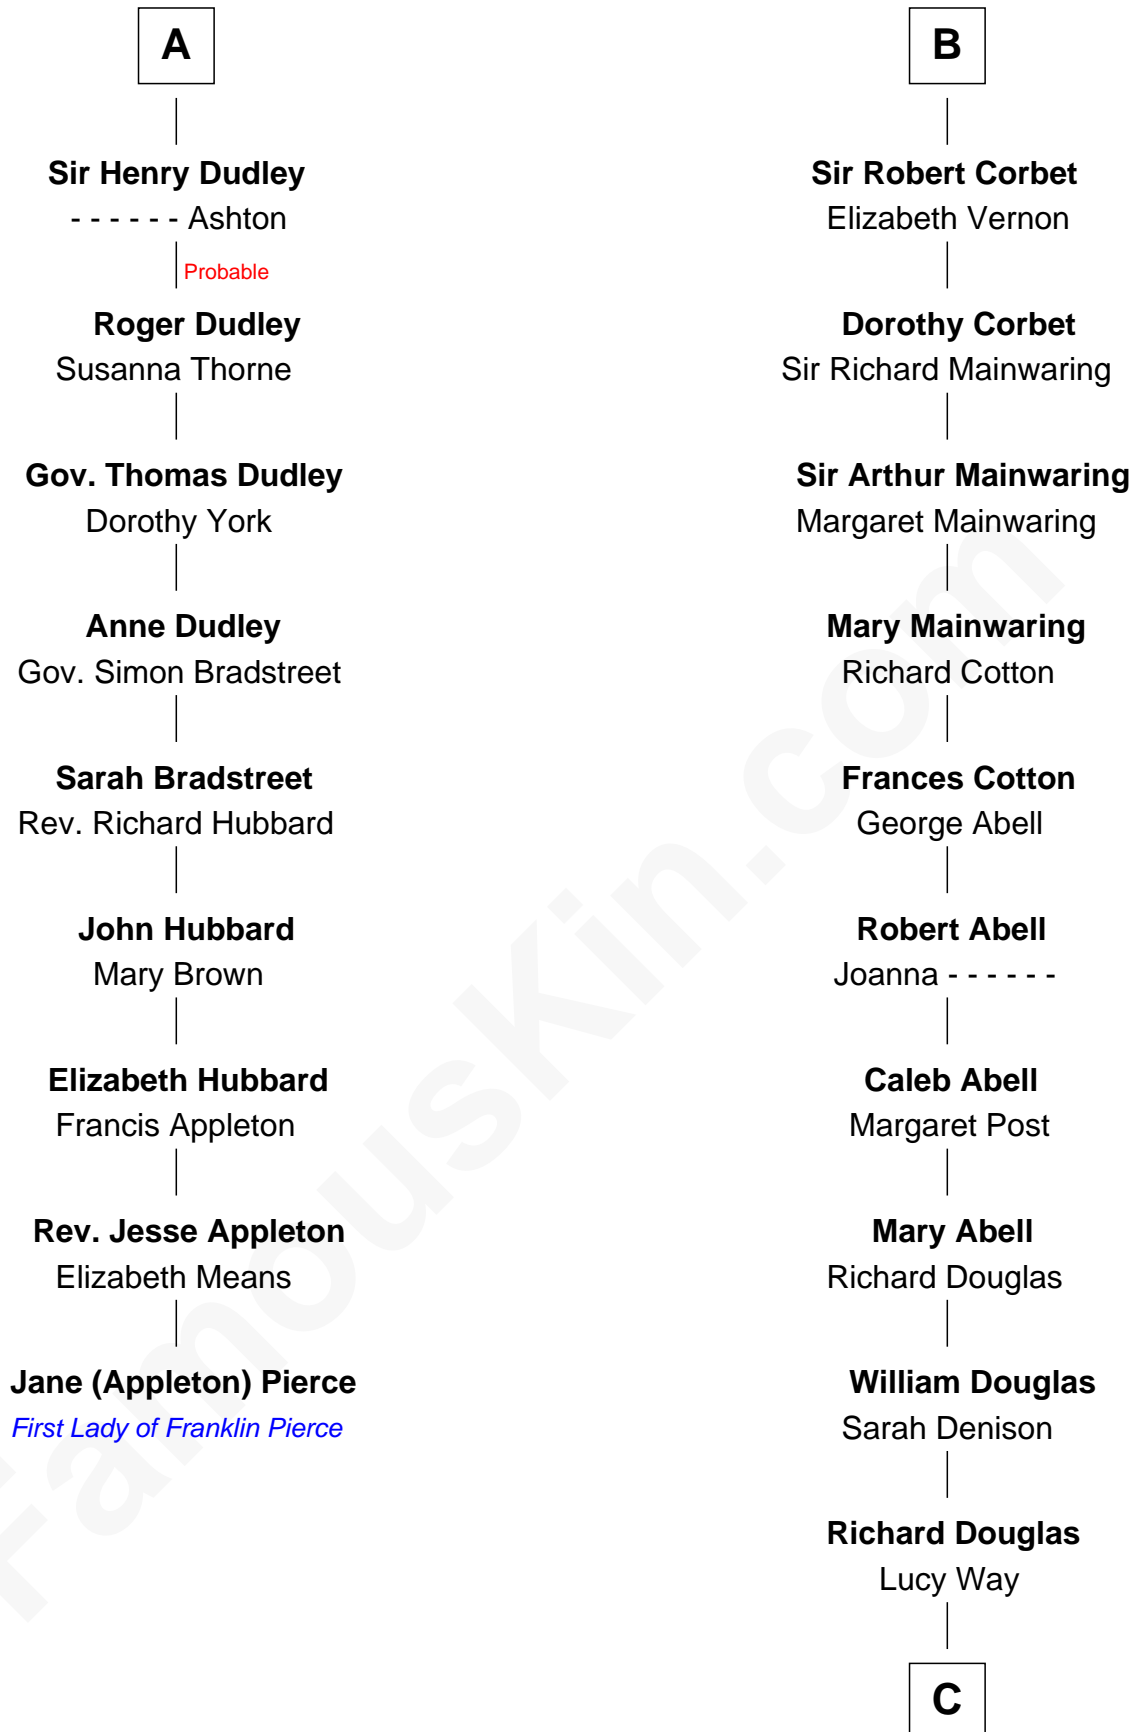

FamousKin.com

Relationship Chart of

Jane (Appleton) Pierce

First Lady of President Franklin Pierce

15th cousin 5 times removed of

Melvyn Douglas
Movie Actor

C

Erskine Douglas

Sophia Garrett

Emma Jane Douglas

Col. George Taliaferro Shackelford

Lena Priscilla Shackelford

Edouard Gregory Hesselberg

Melvyn Douglas

Movie Actor

FamousKin.com