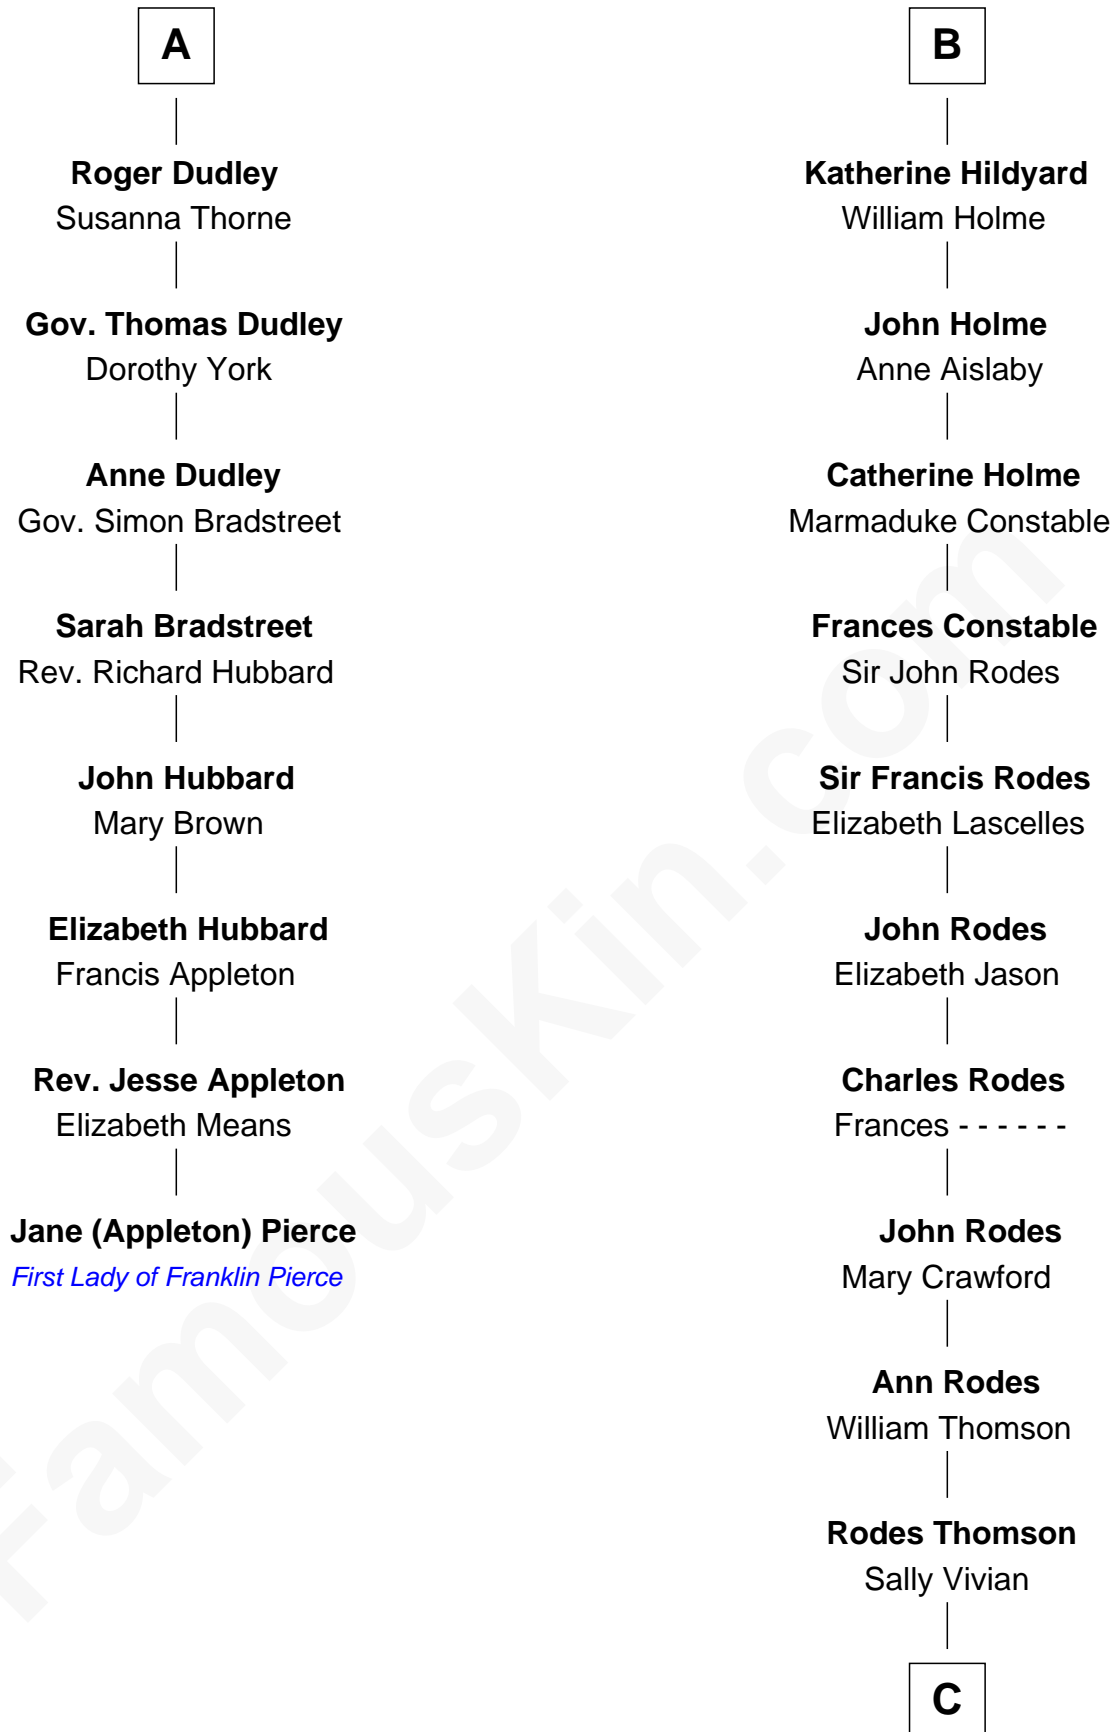

FamousKin.com

Relationship Chart of

Jane (Appleton) Pierce

First Lady of President Franklin Pierce

14th cousin 7 times removed of

Melvyn Douglas
Movie Actor

Edward III, King of England
Philippa of Hainault

C

Nancy Thomson

Thomas Johnson Garrett

Sophia Garrett

Erskine Douglas

Emma Jane Douglas

Col. George Taliaferro Shackelford

Lena Priscilla Shackelford

Edouard Gregory Hesselberg