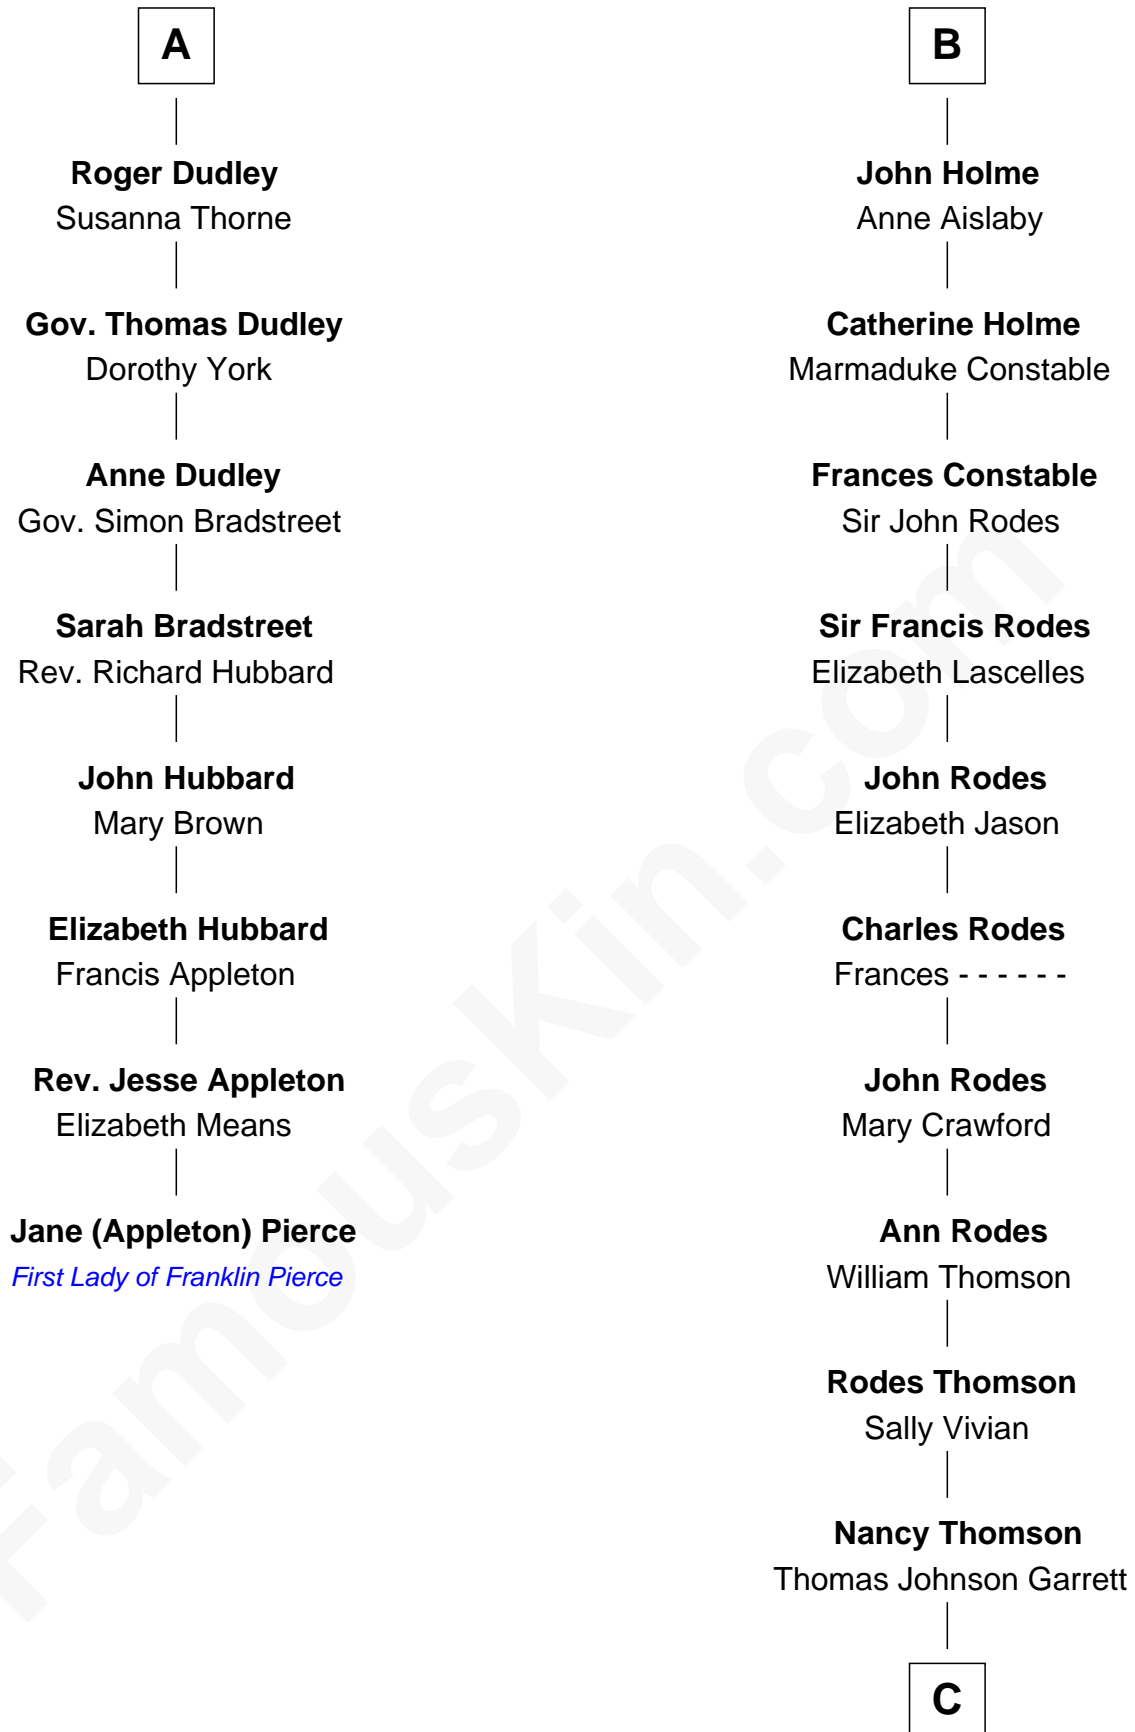

FamousKin.com

Relationship Chart of

Jane (Appleton) Pierce

First Lady of President Franklin Pierce

14th cousin 6 times removed of

Melvyn Douglas
Movie Actor

C

Sophia Garrett

Erskine Douglas

Emma Jane Douglas

Col. George Taliaferro Shackelford

Lena Priscilla Shackelford

Edouard Gregory Hesselberg

Melvyn Douglas

Movie Actor

FamousKin.com