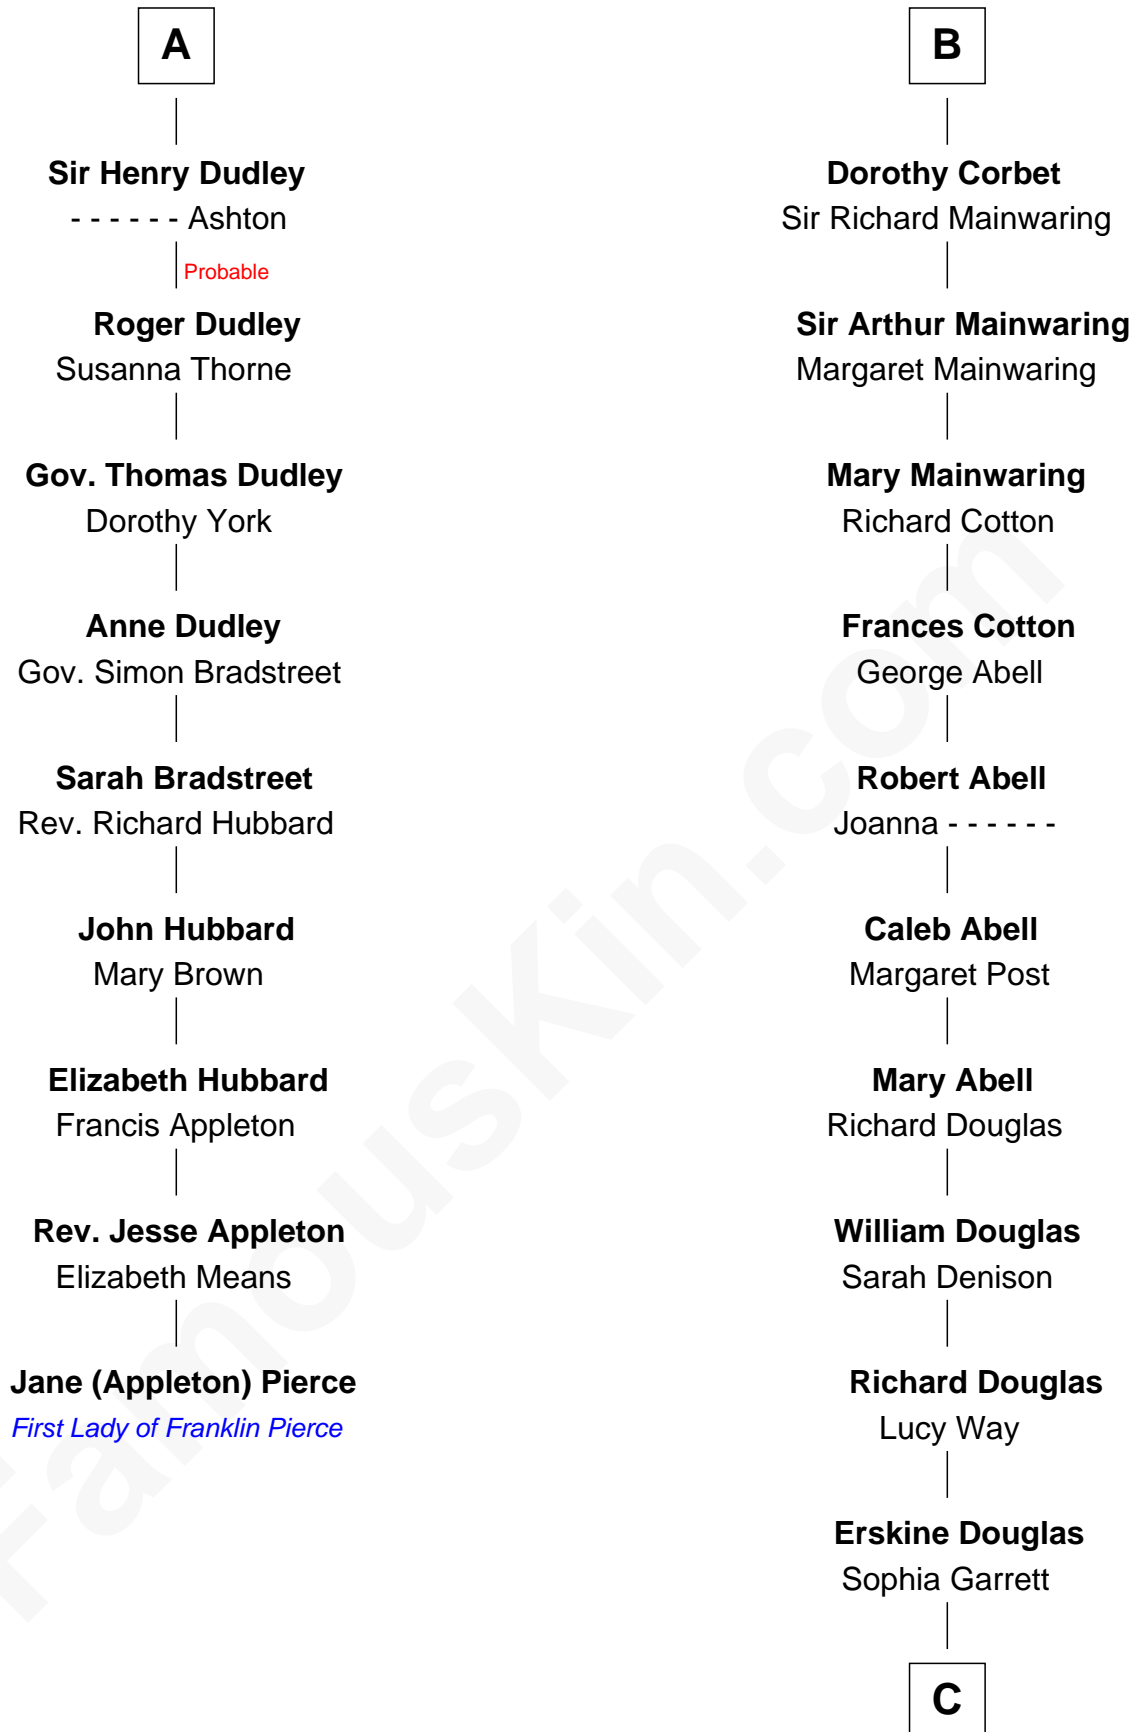

## Relationship Chart of

### Jane (Appleton) Pierce

First Lady of President Franklin Pierce

15th cousin 4 times removed of

**Melvyn Douglas**  
Movie Actor

**C**

**Emma Jane Douglas**

Col. George Taliaferro Shackelford

**Lena Priscilla Shackelford**