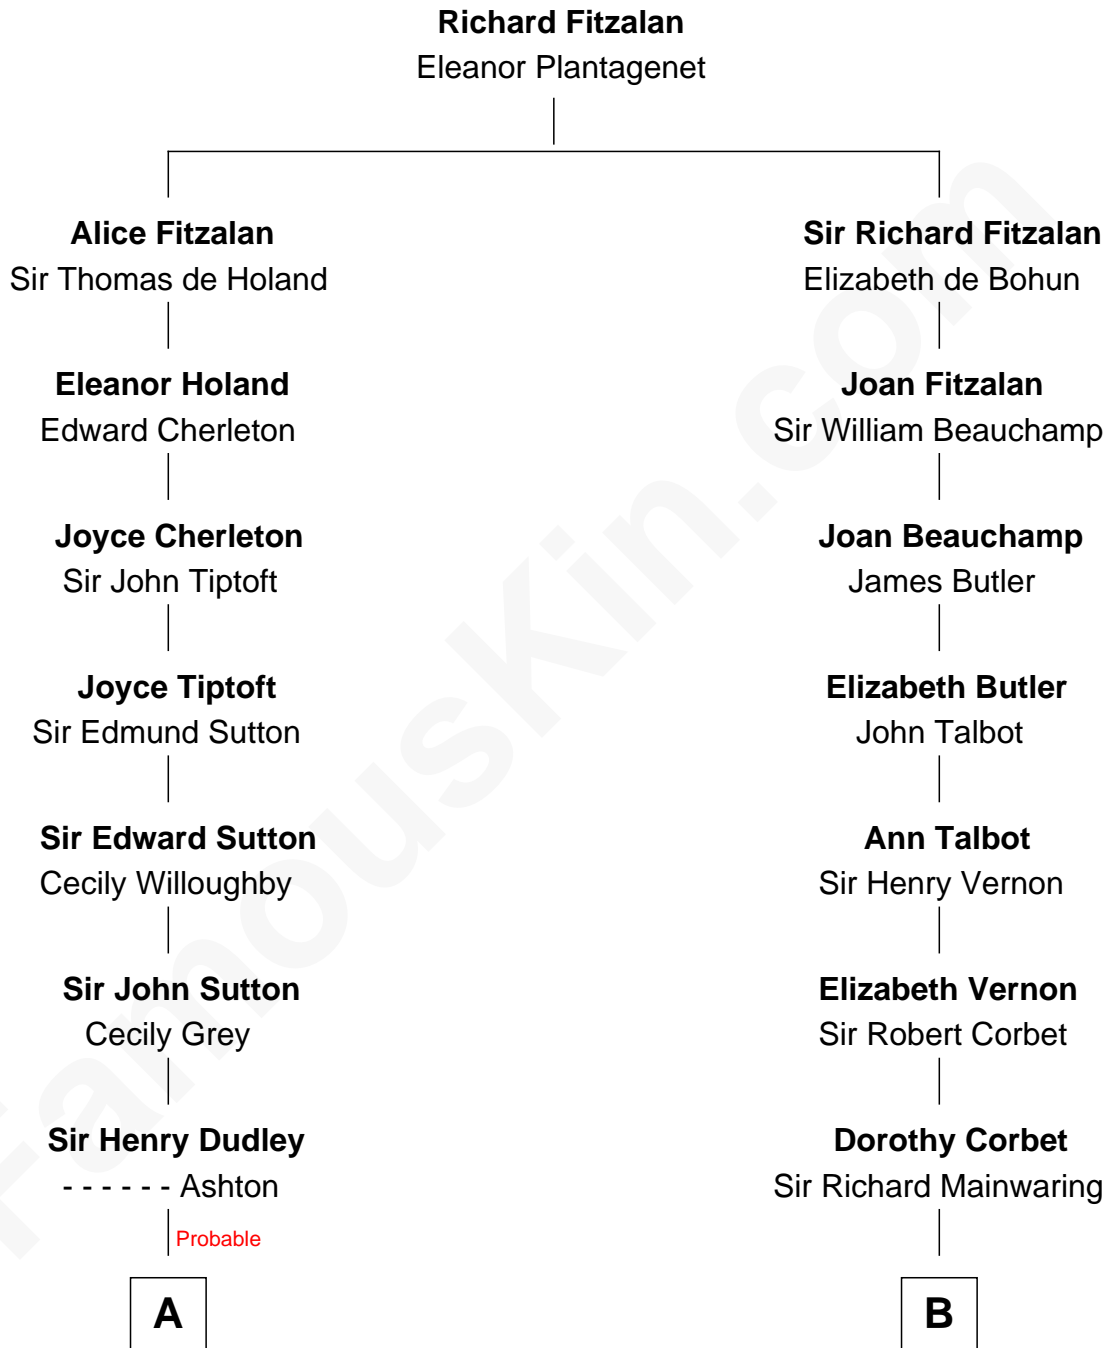

FamousKin.com

Relationship Chart of

Jane (Appleton) Pierce

First Lady of President Franklin Pierce

14th cousin 4 times removed of

Melvyn Douglas
Movie Actor

C

Lena Priscilla Shackelford
Edouard Gregory Hesselberg