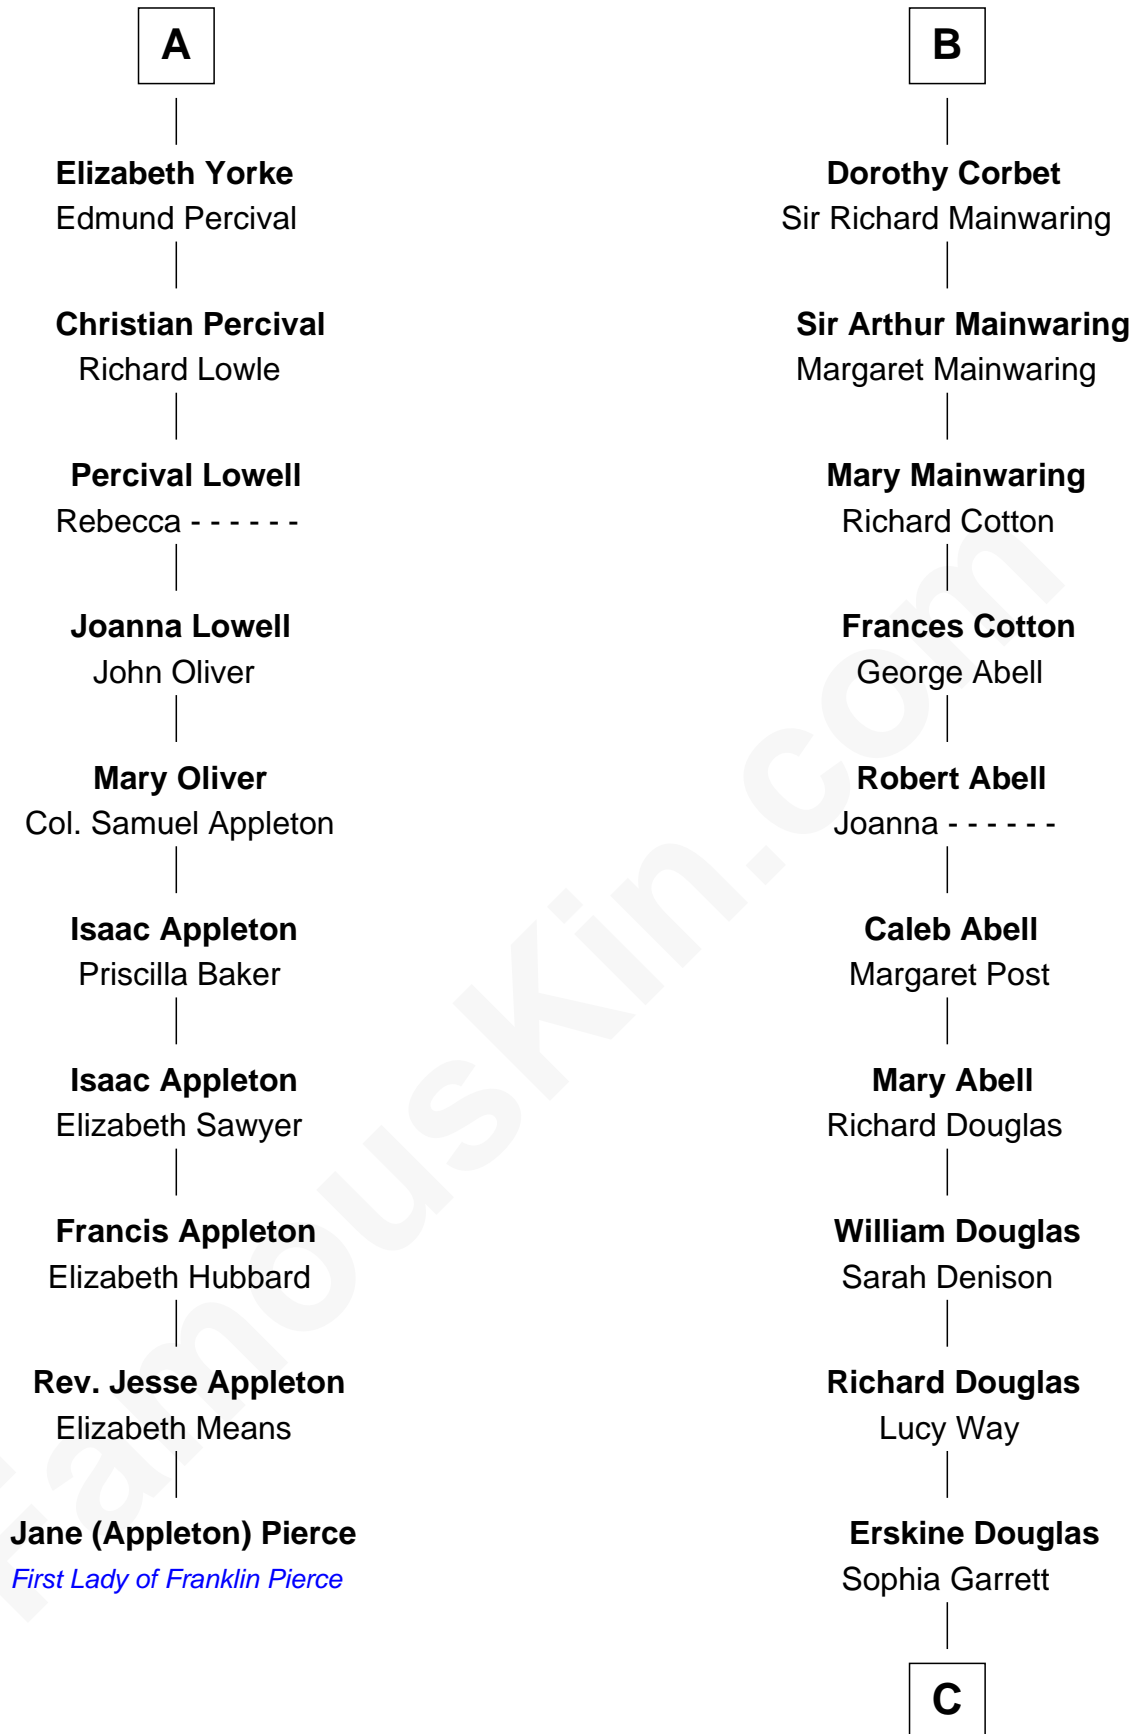

FamousKin.com

Relationship Chart of

Jane (Appleton) Pierce

First Lady of President Franklin Pierce

16th cousin 3 times removed of

Melvyn Douglas
Movie Actor

Humphrey de Bohun
Elizabeth Plantagenet

C

Emma Jane Douglas

Col. George Taliaferro Shackelford

Lena Priscilla Shackelford

Edouard Gregory Hesselberg

Melvyn Douglas

Movie Actor

FamousKin.com