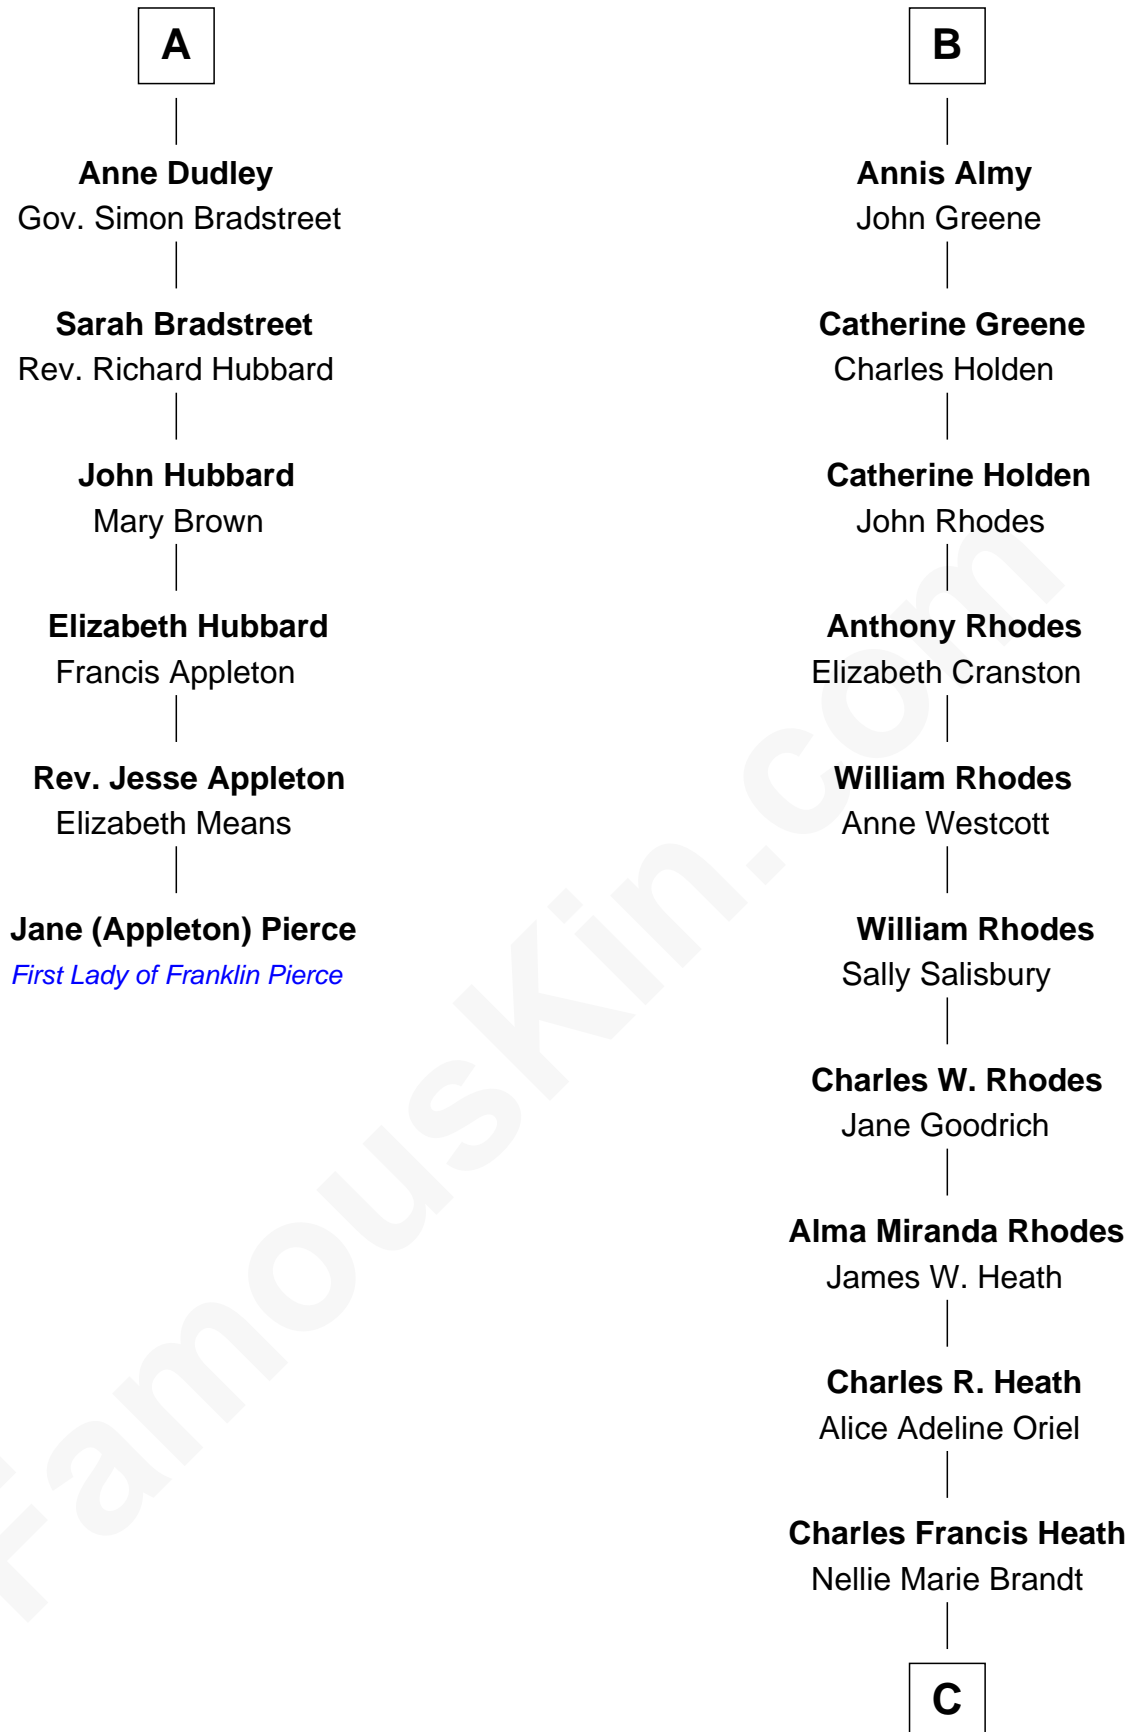

FamousKin.com

Relationship Chart of

Jane (Appleton) Pierce

First Lady of President Franklin Pierce

12th cousin 6 times removed of

Sarah Palin

9th Governor of Alaska

C

Charles Richard Heath

Sarah Sheeran

Sarah Palin

9th Governor of Alaska

FamousKin.com