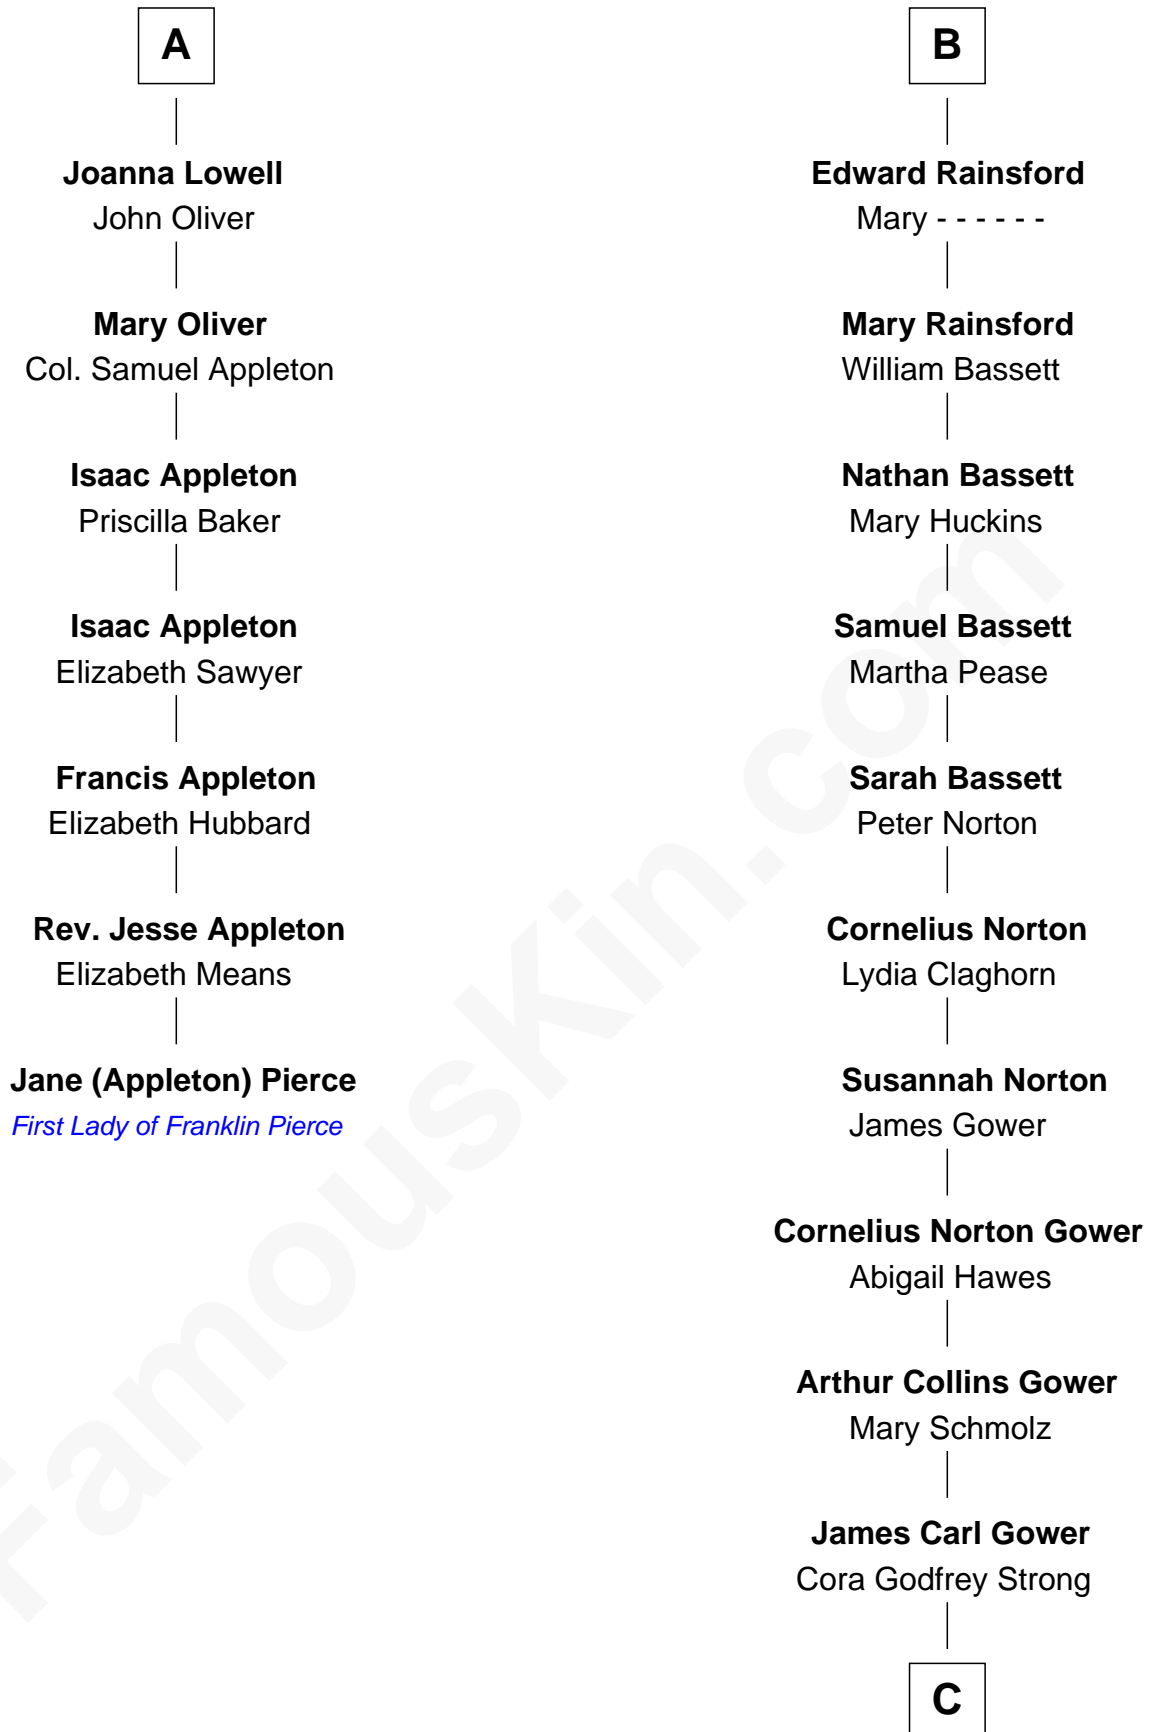

FamousKin.com

Relationship Chart of

Jane (Appleton) Pierce

First Lady of President Franklin Pierce

13th cousin 6 times removed of

Sarah Palin

9th Governor of Alaska

Sir Walter Hungerford

Sir Robert Hungerford

Margaret Botreaux

Eleanor Hungerford

Sir John White

Robert White

Margaret Gainsford

Margaret White

John Kirton

Stephen Kirton

Margaret Offley

Thomas Kirton

Mary Sadler

Mary Kirton

Robert Rainsford

B

C

Helen Louise Gower
Clement James Sheeran

Sarah Sheeran
Charles Richard Heath

Sarah Palin
9th Governor of Alaska

FamousKin.com