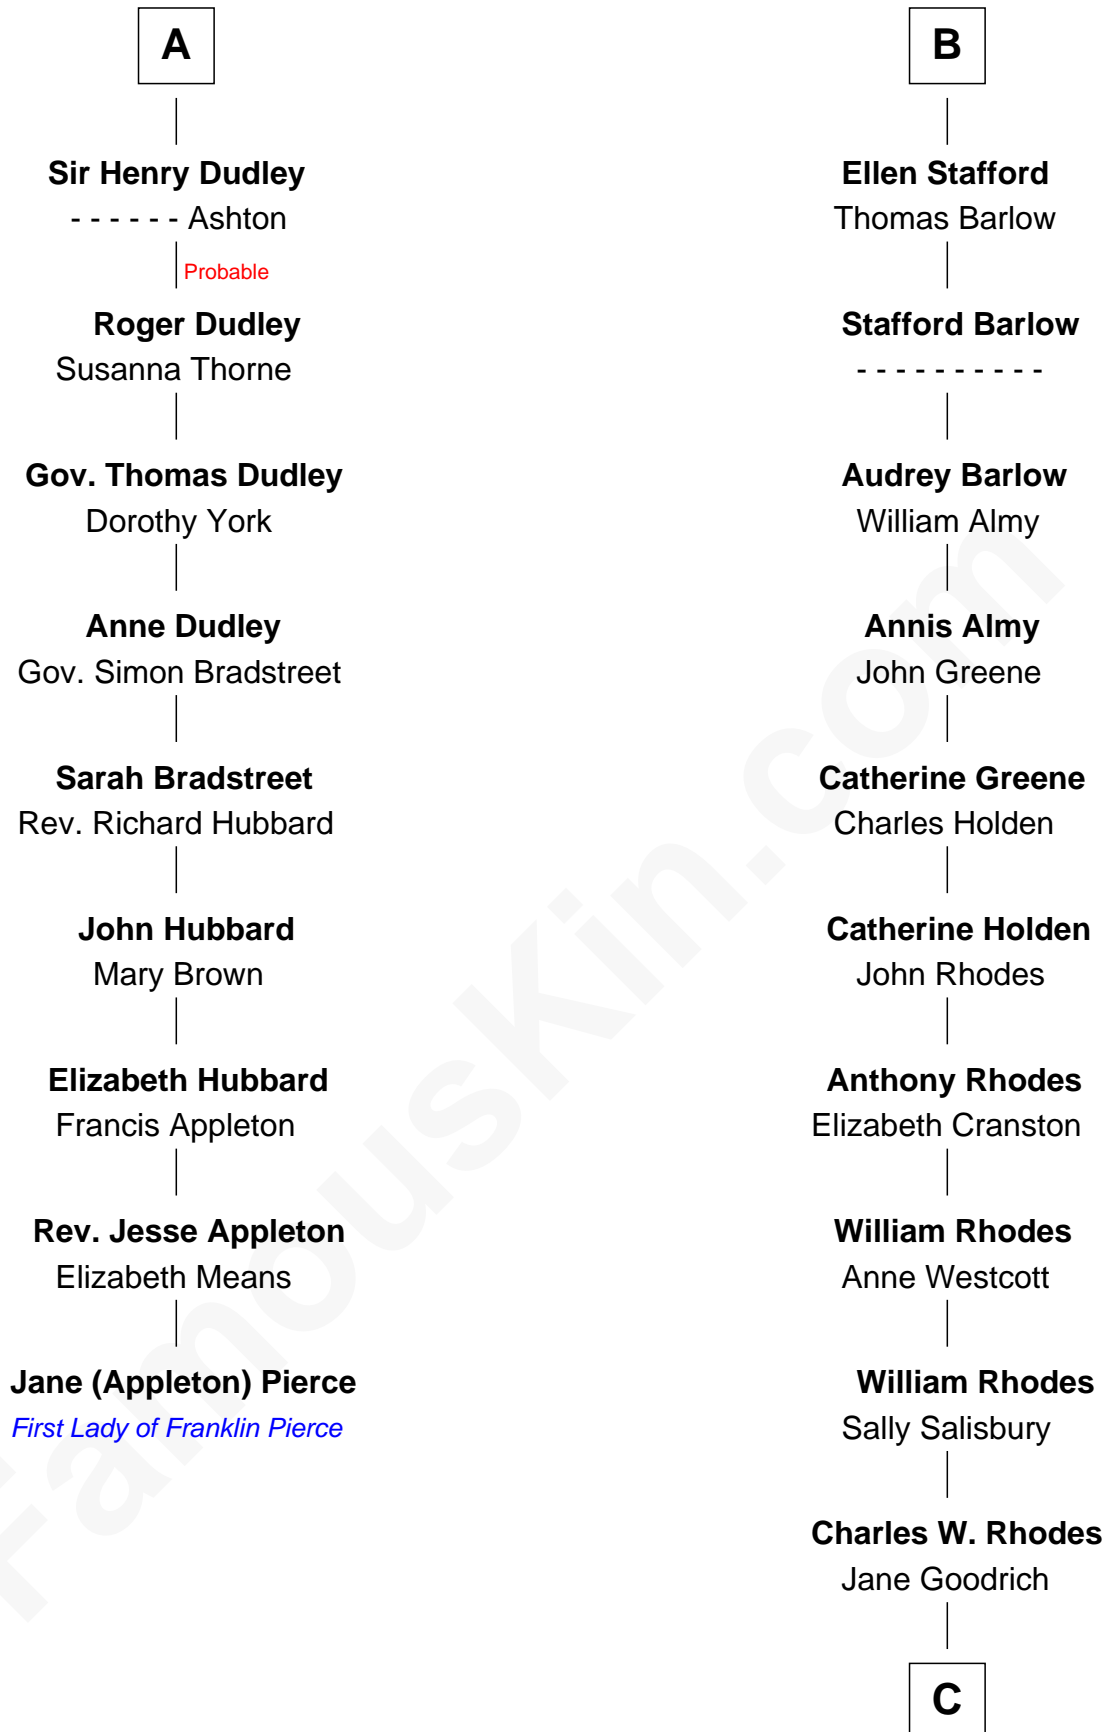

## Relationship Chart of

### Jane (Appleton) Pierce

*First Lady of President Franklin Pierce*

15th cousin 6 times removed of

**Sarah Palin**

*9th Governor of Alaska*

**C**

Alma Miranda Rhodes

James W. Heath

Charles R. Heath

Alice Adeline Oriel

Charles Francis Heath

Nellie Marie Brandt

Charles Richard Heath

Sarah Sheeran

**Sarah Palin**

*9th Governor of Alaska*