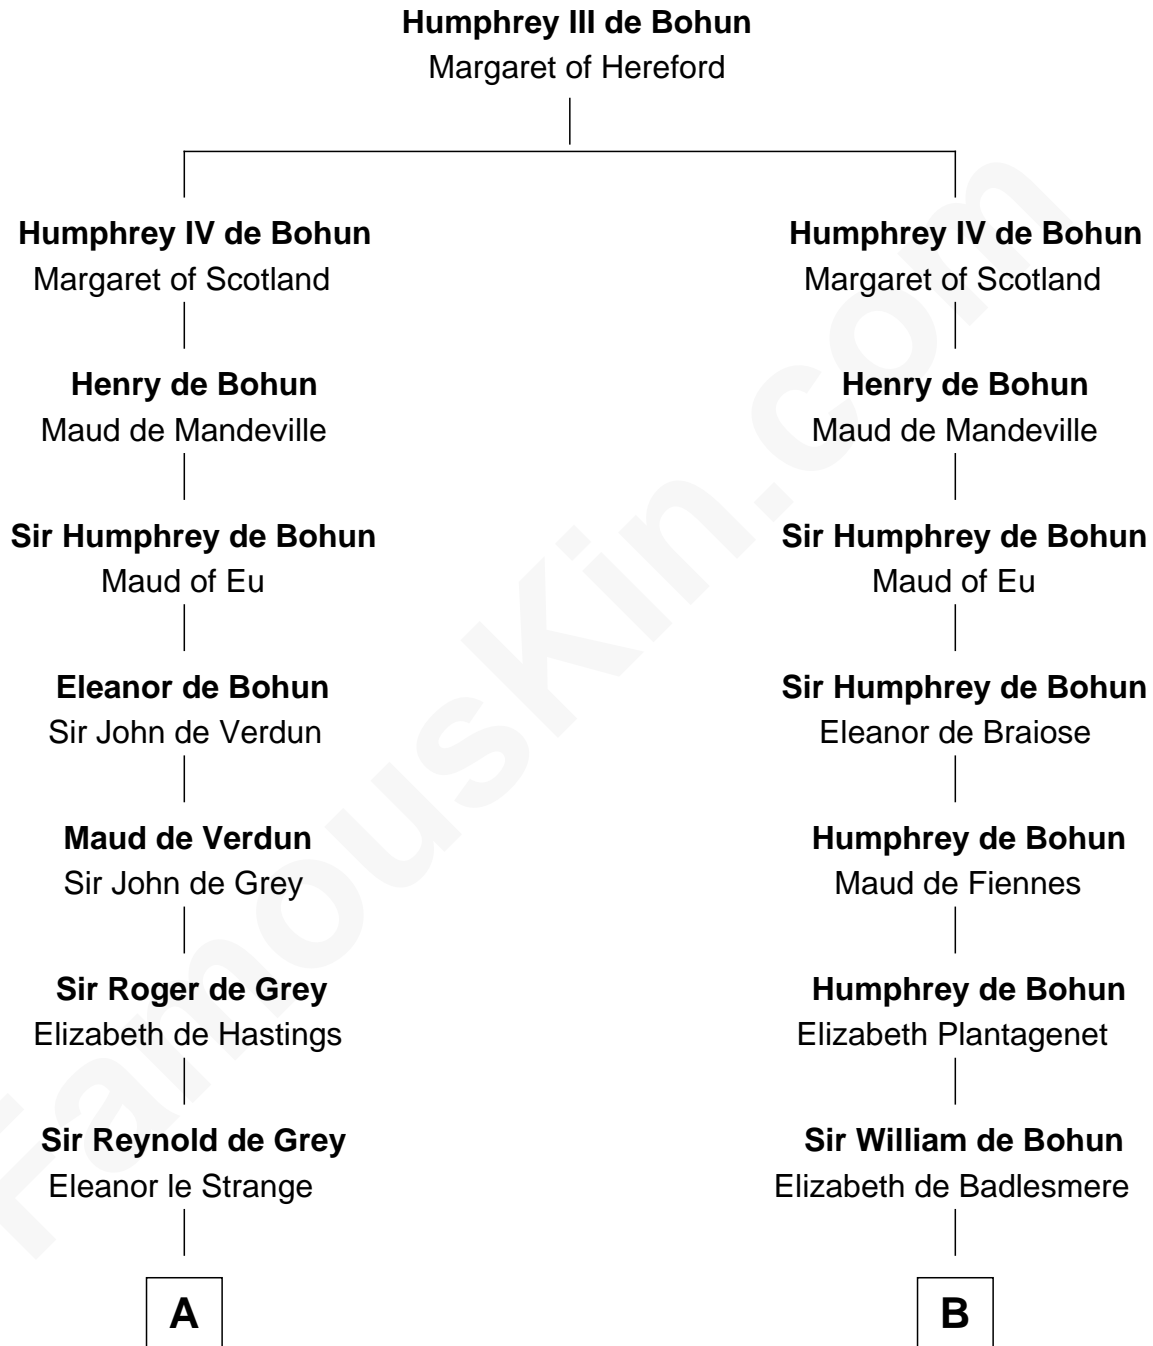

FamousKin.com

Relationship Chart of

Jane (Appleton) Pierce

First Lady of President Franklin Pierce

21st cousin of

Thomas Jefferson

3rd U.S. President and Signer of the Declaration of Independence

C

Sarah Bradstreet
Rev. Richard Hubbard

John Hubbard
Mary Brown

Elizabeth Hubbard
Francis Appleton

Rev. Jesse Appleton
Elizabeth Means

Jane (Appleton) Pierce
First Lady of Franklin Pierce

D

Richard Randolph
Elizabeth Ryland

Col. William Randolph
Mary Isham

Isham Randolph
Jane Rogers

Jane Randolph
Peter Jefferson

Thomas Jefferson
3rd U.S. President