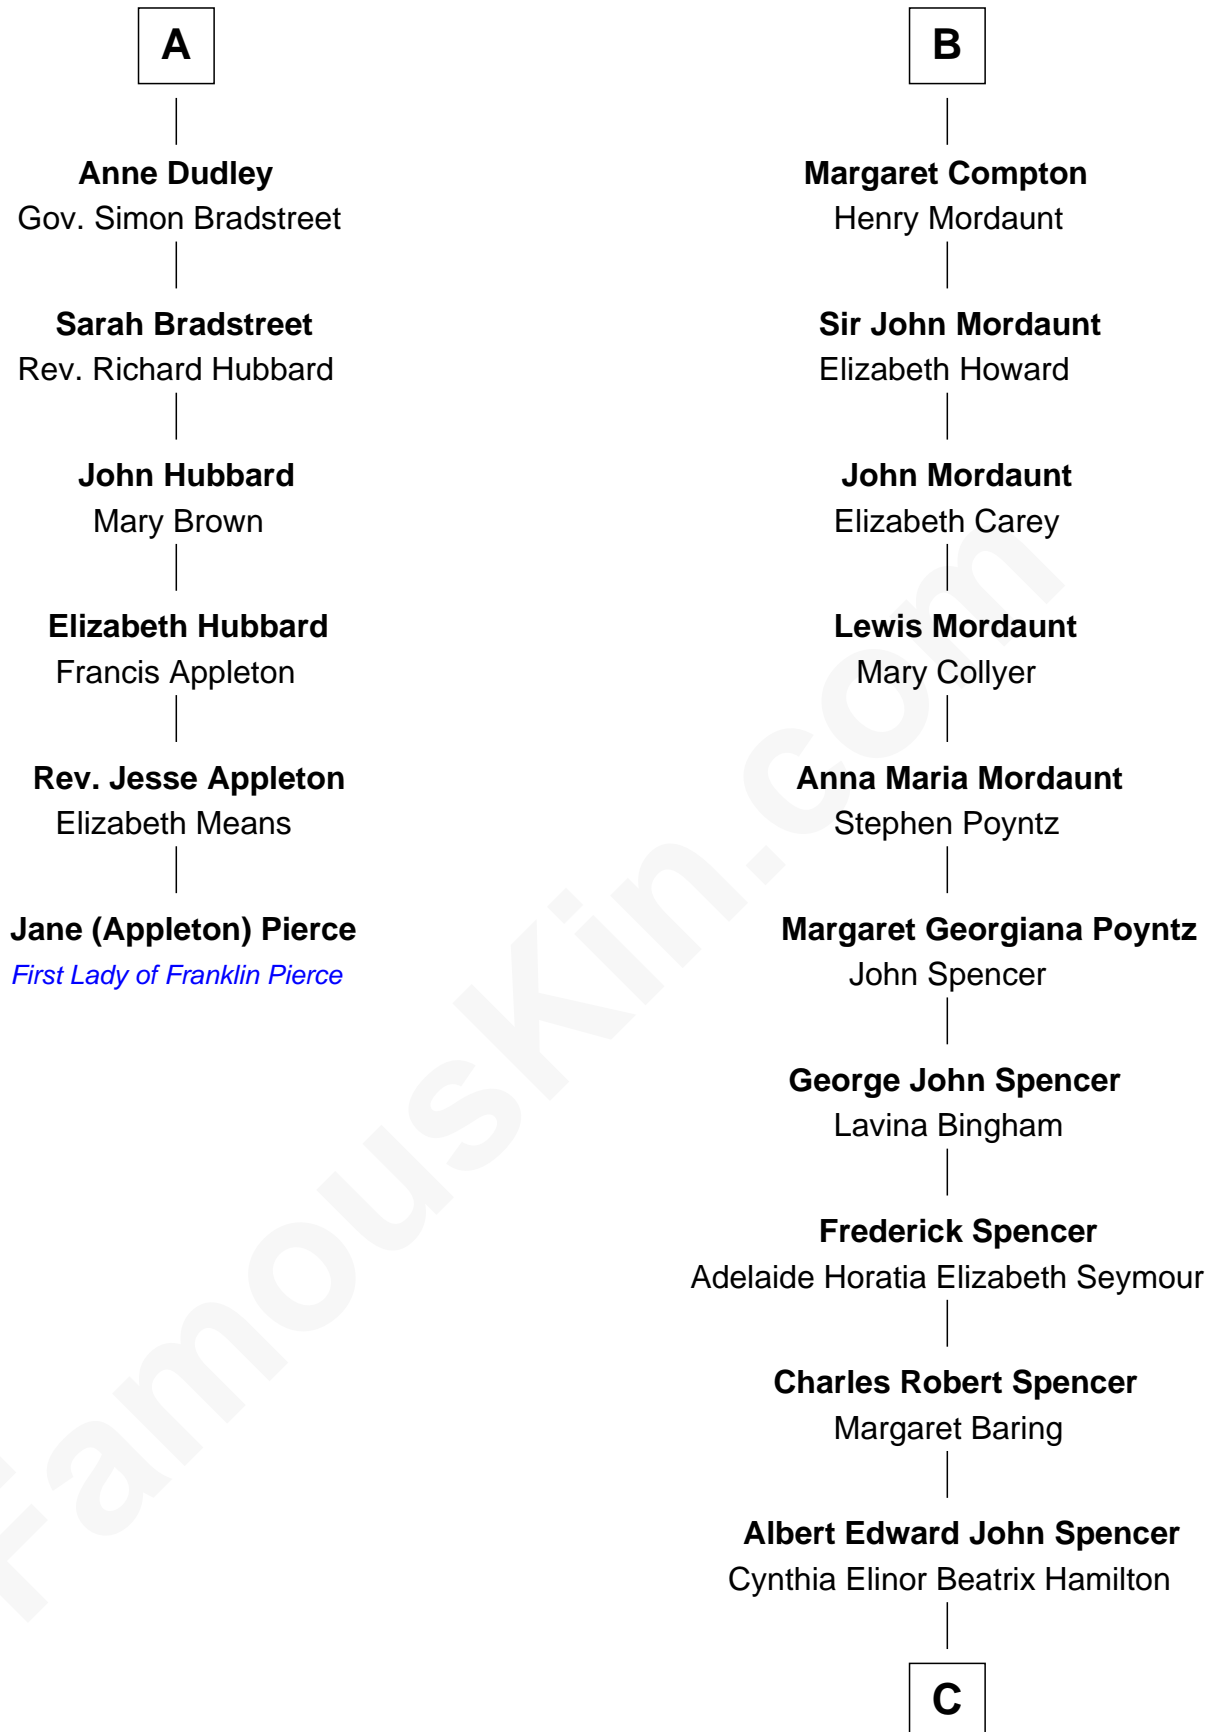

FamousKin.com

Relationship Chart of

Jane (Appleton) Pierce

First Lady of President Franklin Pierce

12th cousin 6 times removed of

Princess Diana

Princess of Wales

C

Edward John Spencer
Frances Ruth Burke Roche

Princess Diana
Princess of Wales

FamousKin.com