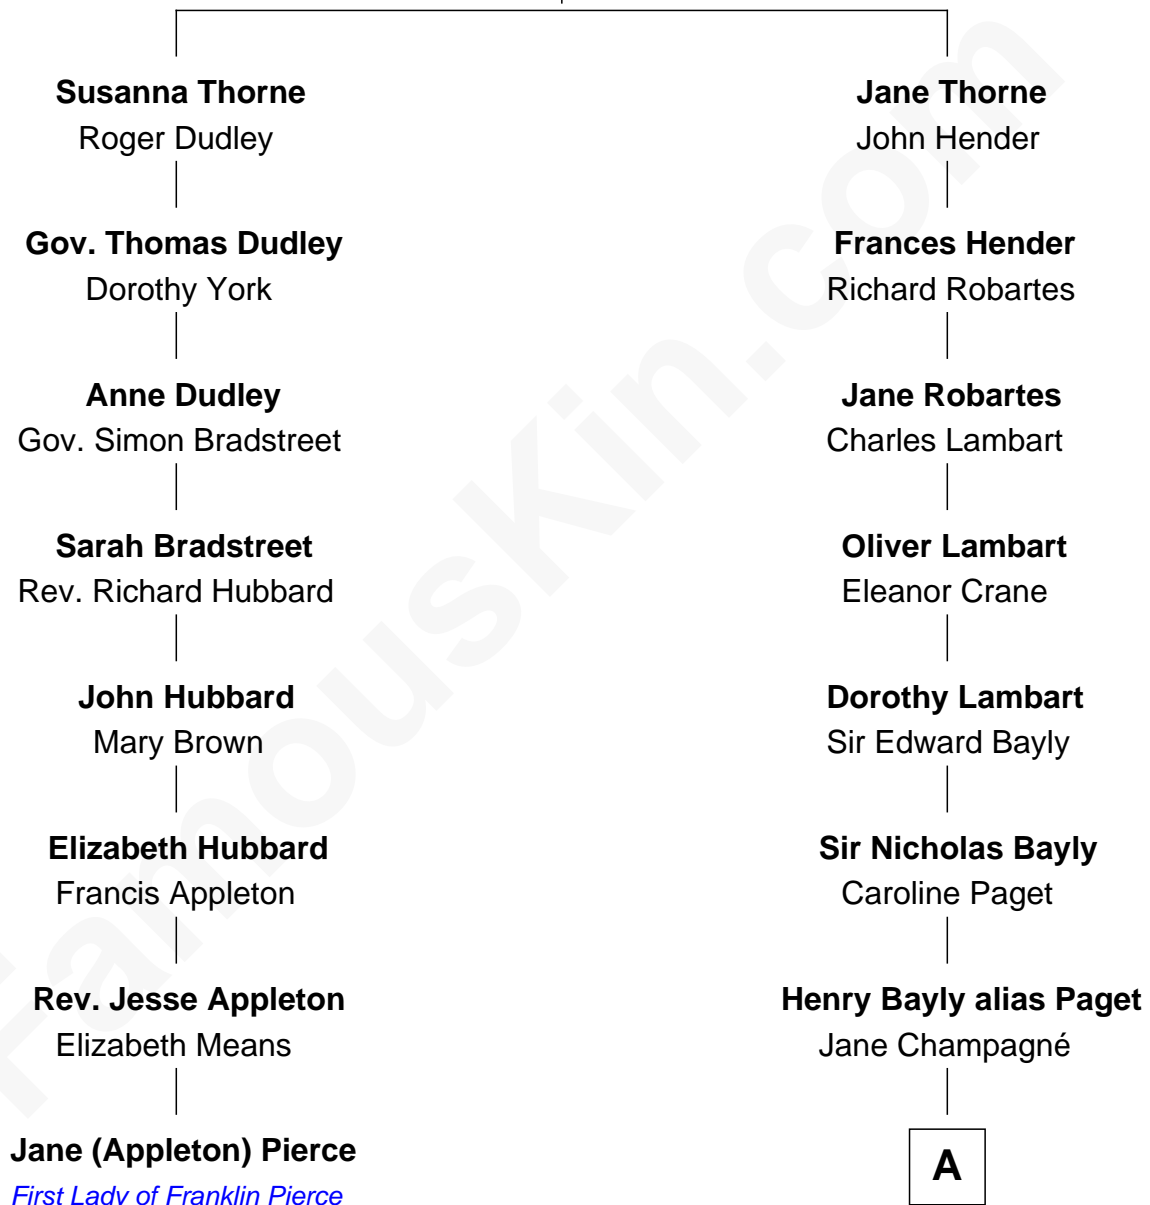

FamousKin.com

Relationship Chart of

Jane (Appleton) Pierce

First Lady of President Franklin Pierce

7th cousin 6 times removed of

Princess Diana

Princess of Wales

Thomas Thorne

Mary Purefoy

A

Henry William Paget

Lady Caroline Elizabeth Villiers

Lady Caroline Paget

Charles Gordon-Lennox

Cecilia Catherine Gordon-Lennox

Charles George Bingham