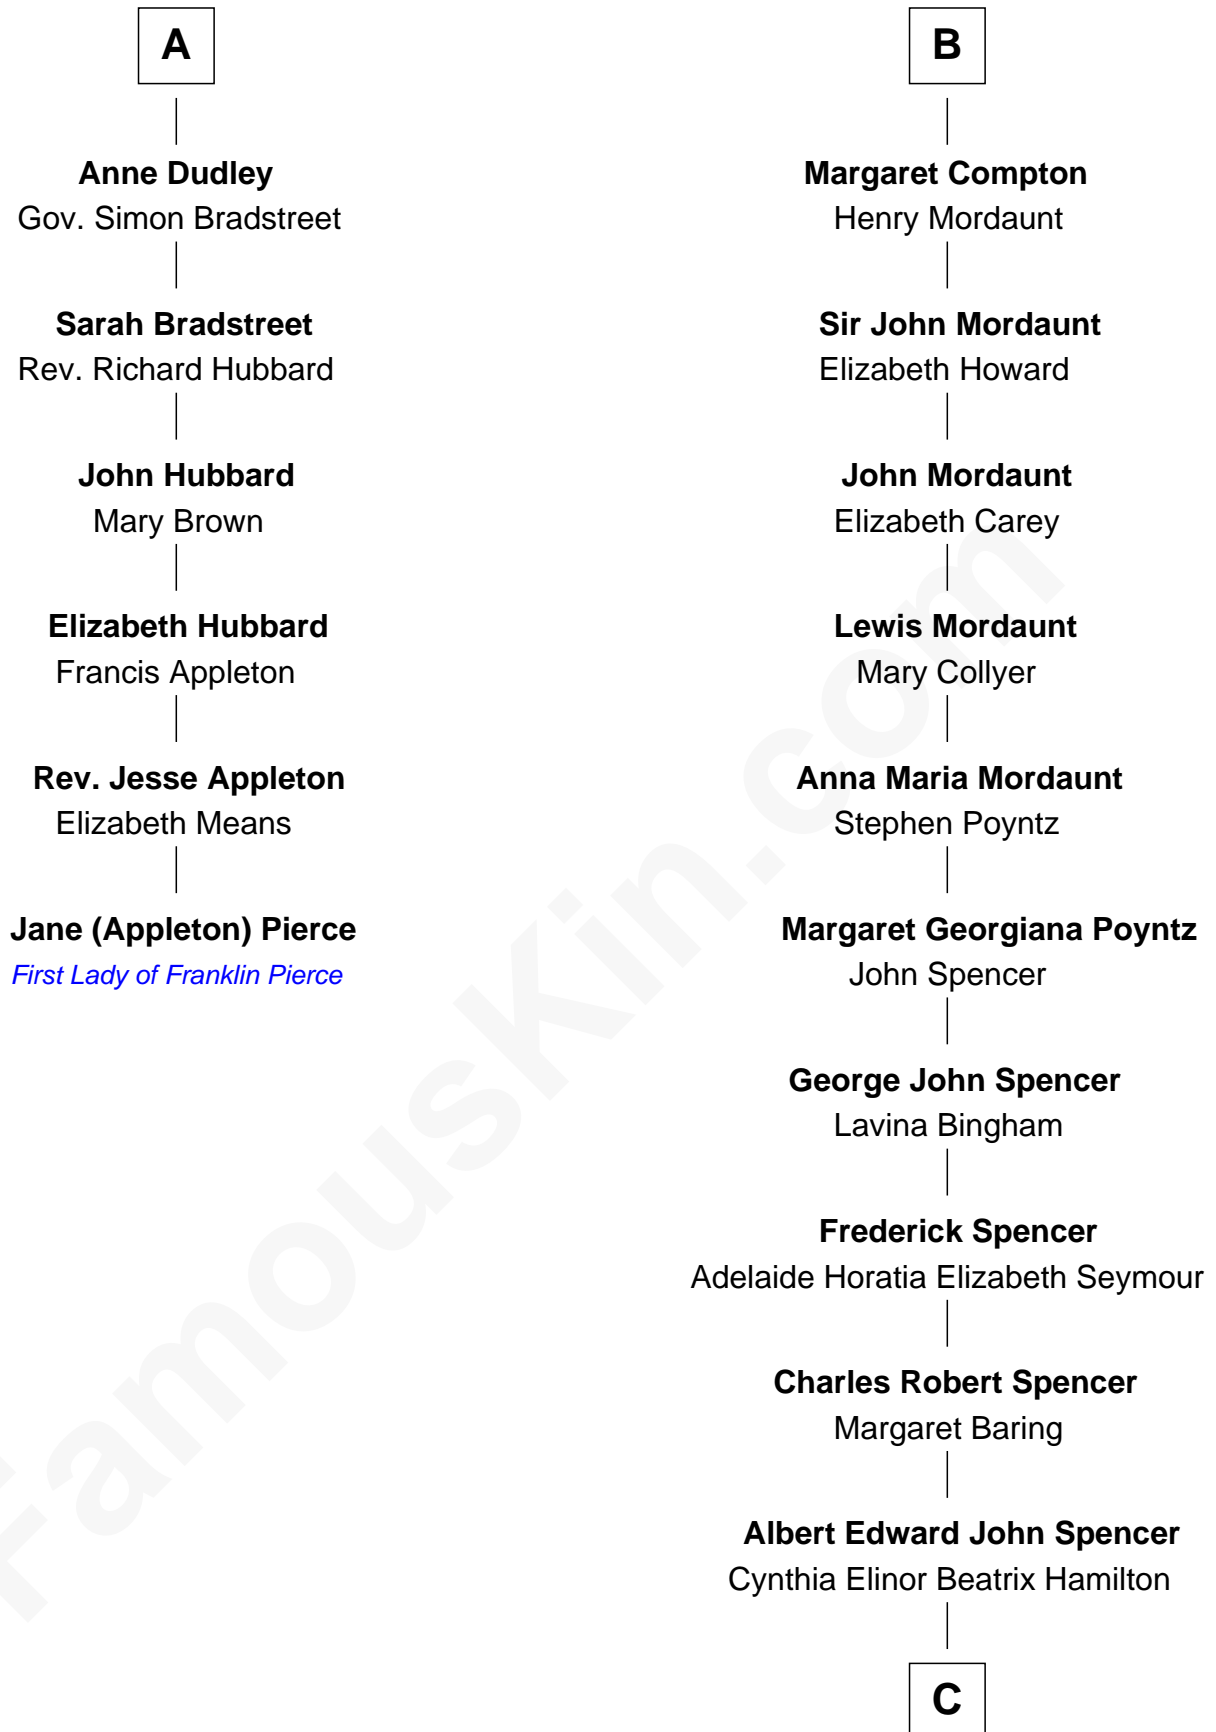

## Relationship Chart of

### Jane (Appleton) Pierce

First Lady of President Franklin Pierce

12th cousin 7 times removed of

**Prince William**  
Prince of Wales

C

**Edward John Spencer**  
Frances Ruth Burke Roche

**Princess Diana Frances Spencer**  
Charles III, King of the United Kingdom