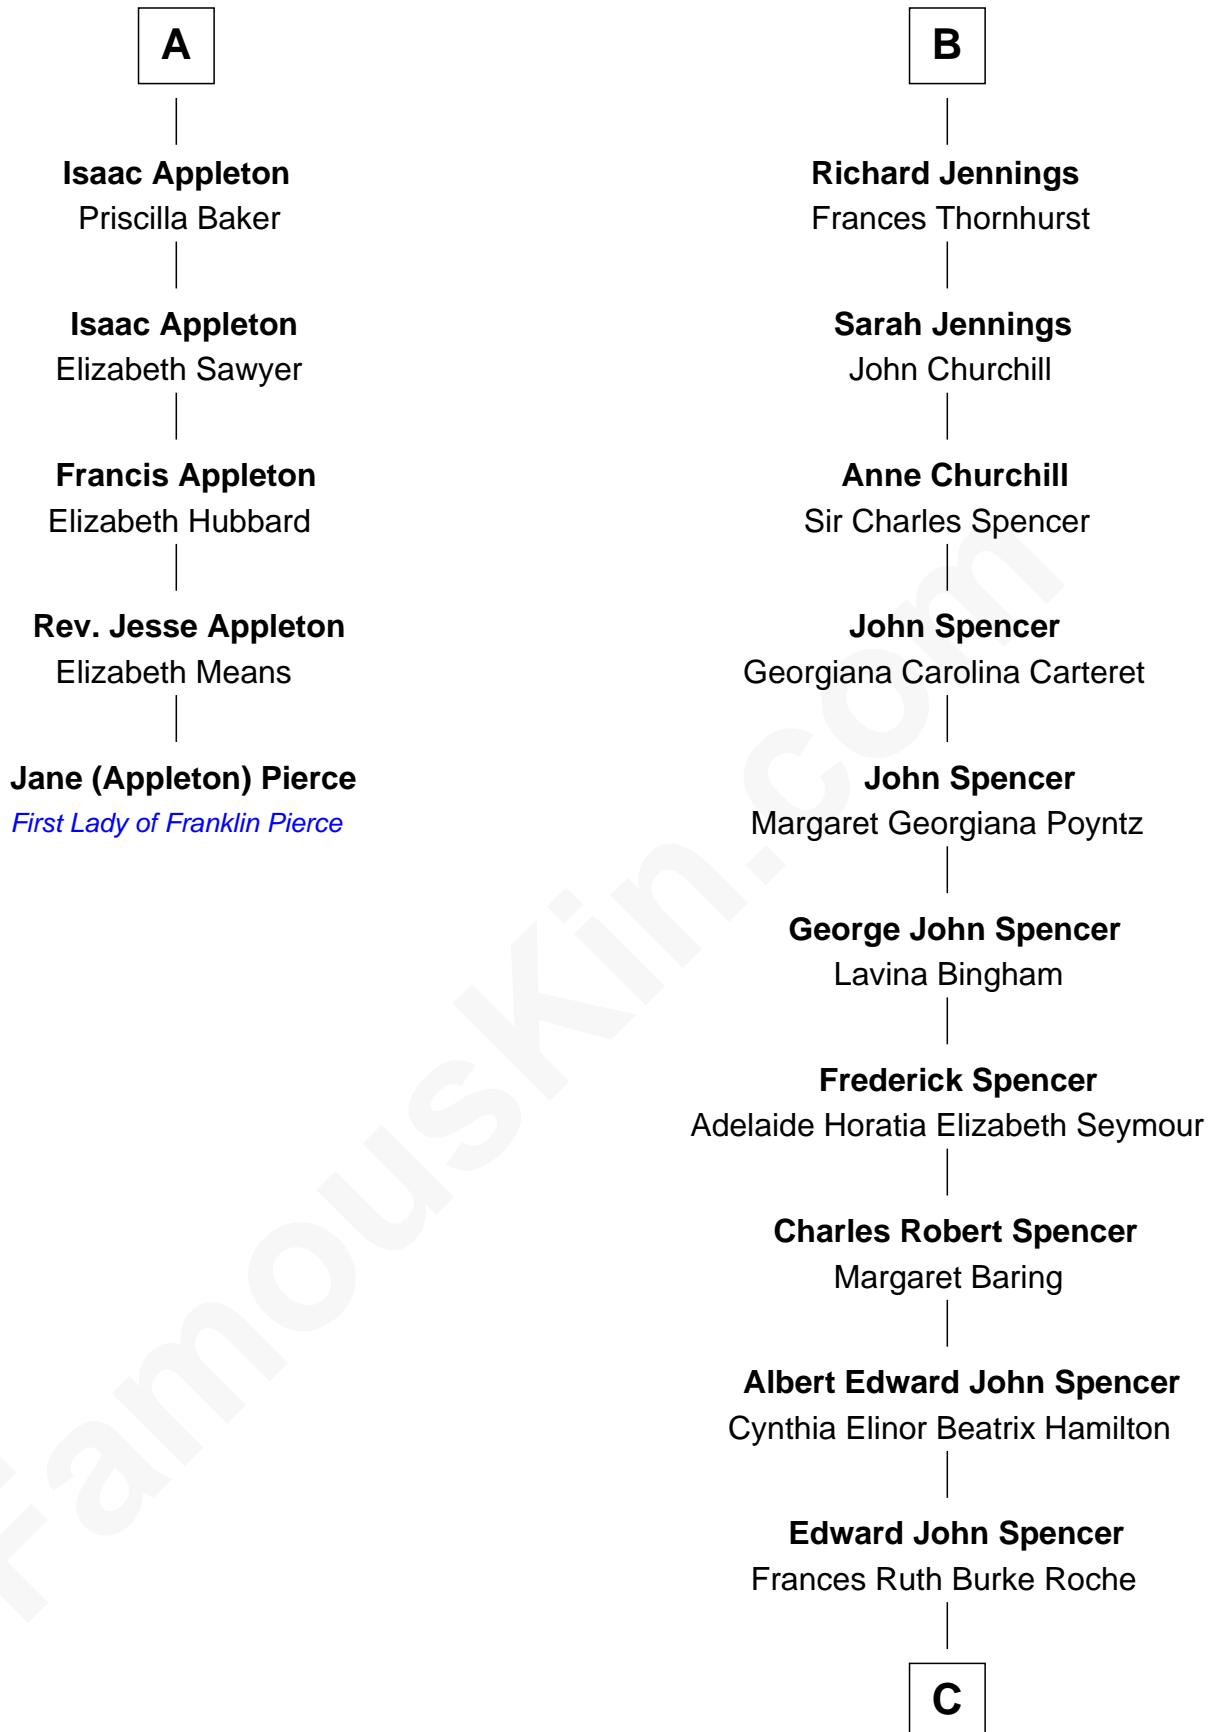

## Relationship Chart of

### Jane (Appleton) Pierce

First Lady of President Franklin Pierce

11th cousin 7 times removed of

**Prince William**  
Prince of Wales

**John Cornish**

C

**Princess Diana Frances Spencer**  
Charles III, King of the United Kingdom

**Prince William**  
*Prince of Wales*

FamousKin.com