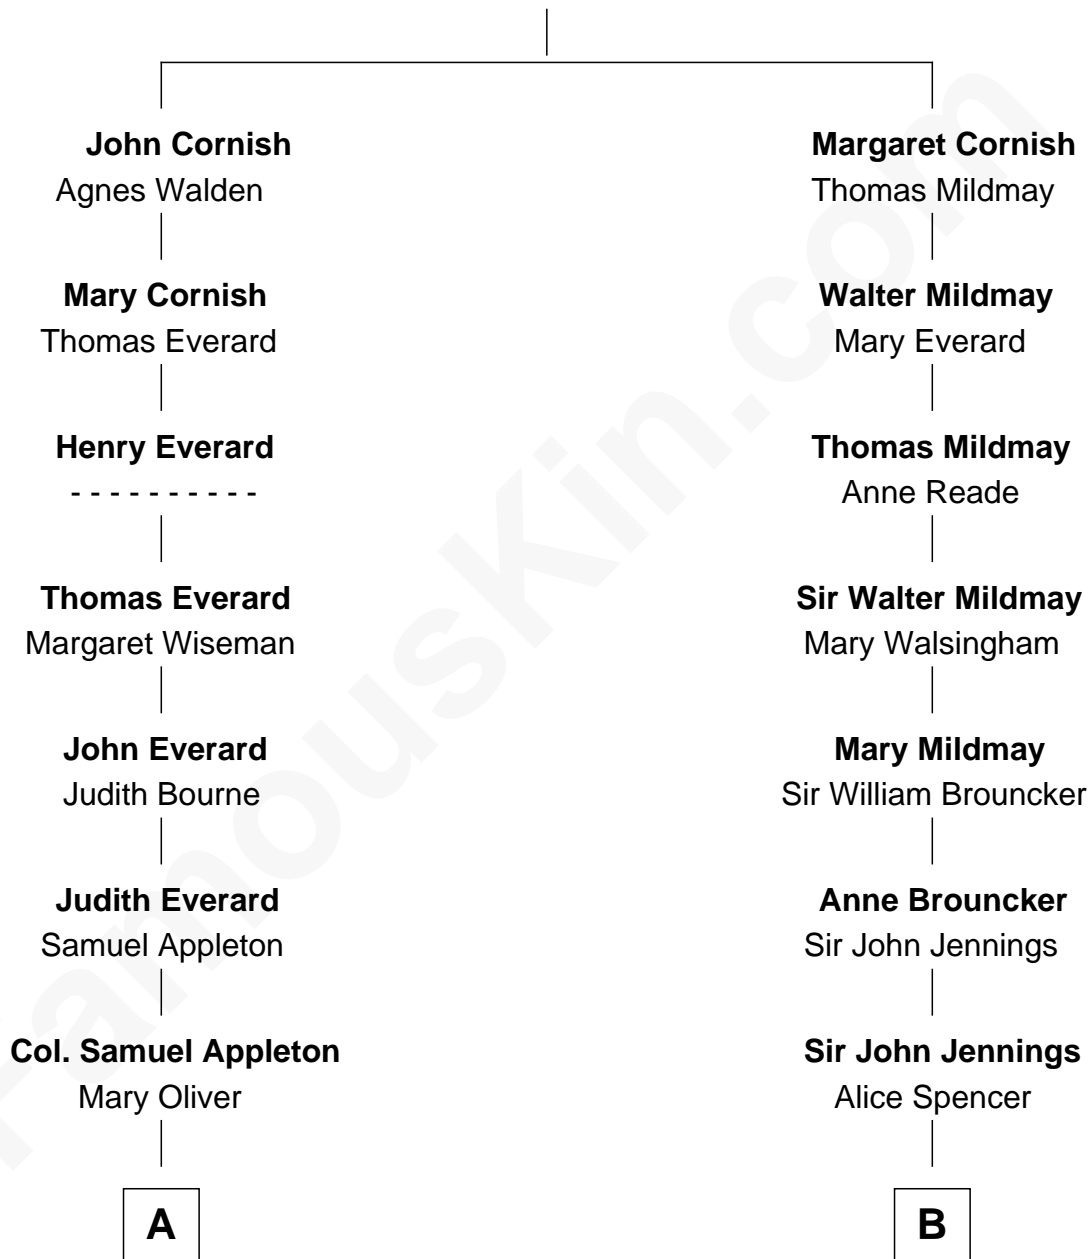

## Relationship Chart of

### Jane (Appleton) Pierce

First Lady of President Franklin Pierce

11th cousin 7 times removed of

**Prince William**  
Prince of Wales

**John Cornish**

C

**Princess Diana Frances Spencer**  
Charles III, King of the United Kingdom

**Prince William**  
*Prince of Wales*

FamousKin.com