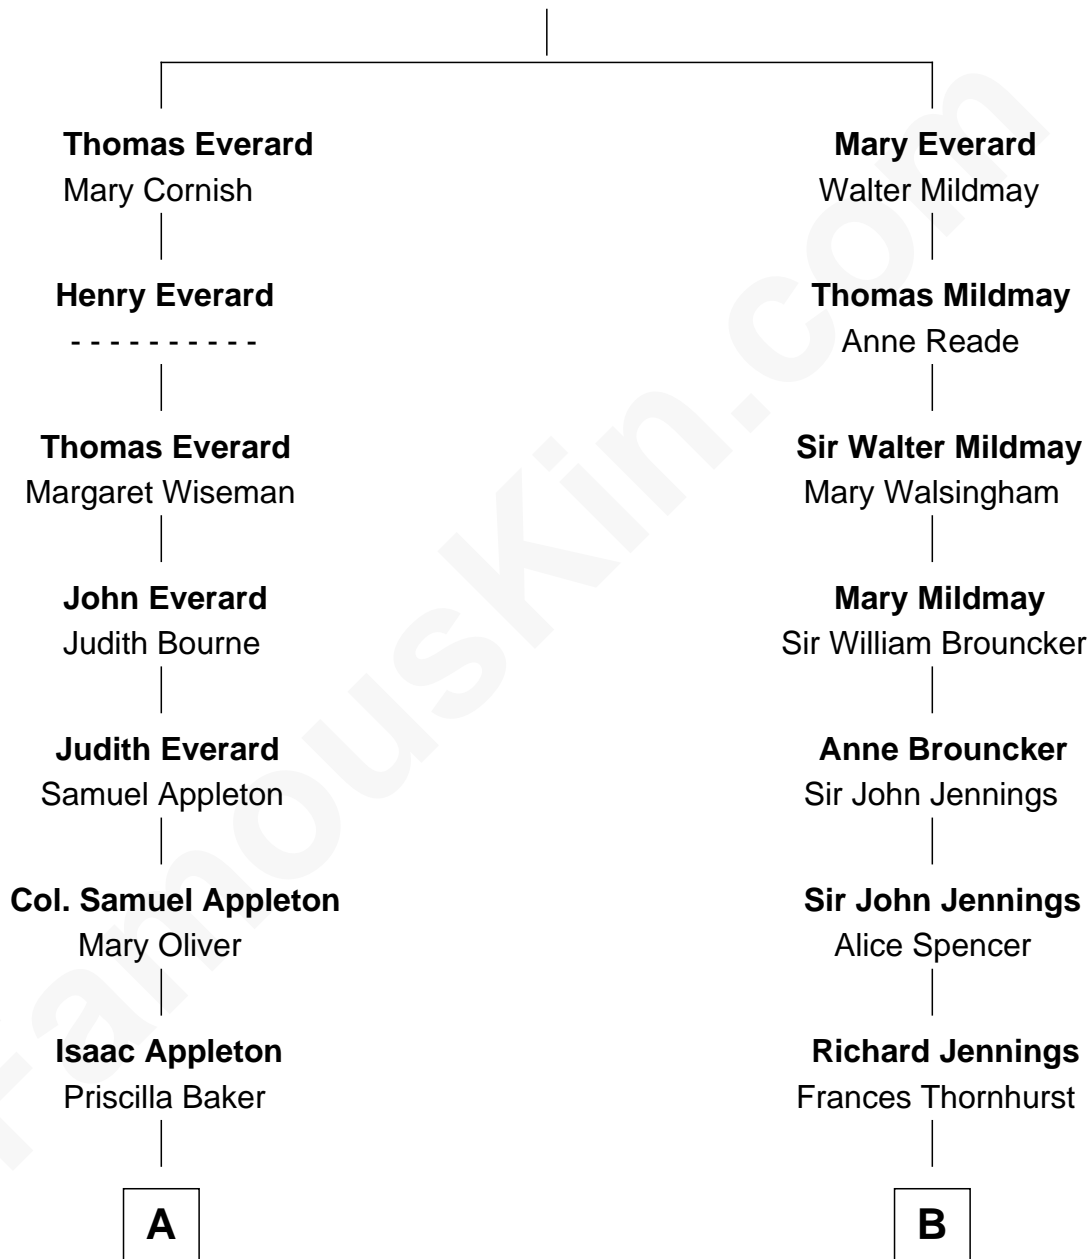

FamousKin.com

Relationship Chart of

Jane (Appleton) Pierce

First Lady of President Franklin Pierce

10th cousin 7 times removed of

Prince William
Prince of Wales

John Everard

William photo by [InSapphoWeTrust](#) [\(CC BY-SA 2.0\)](#)