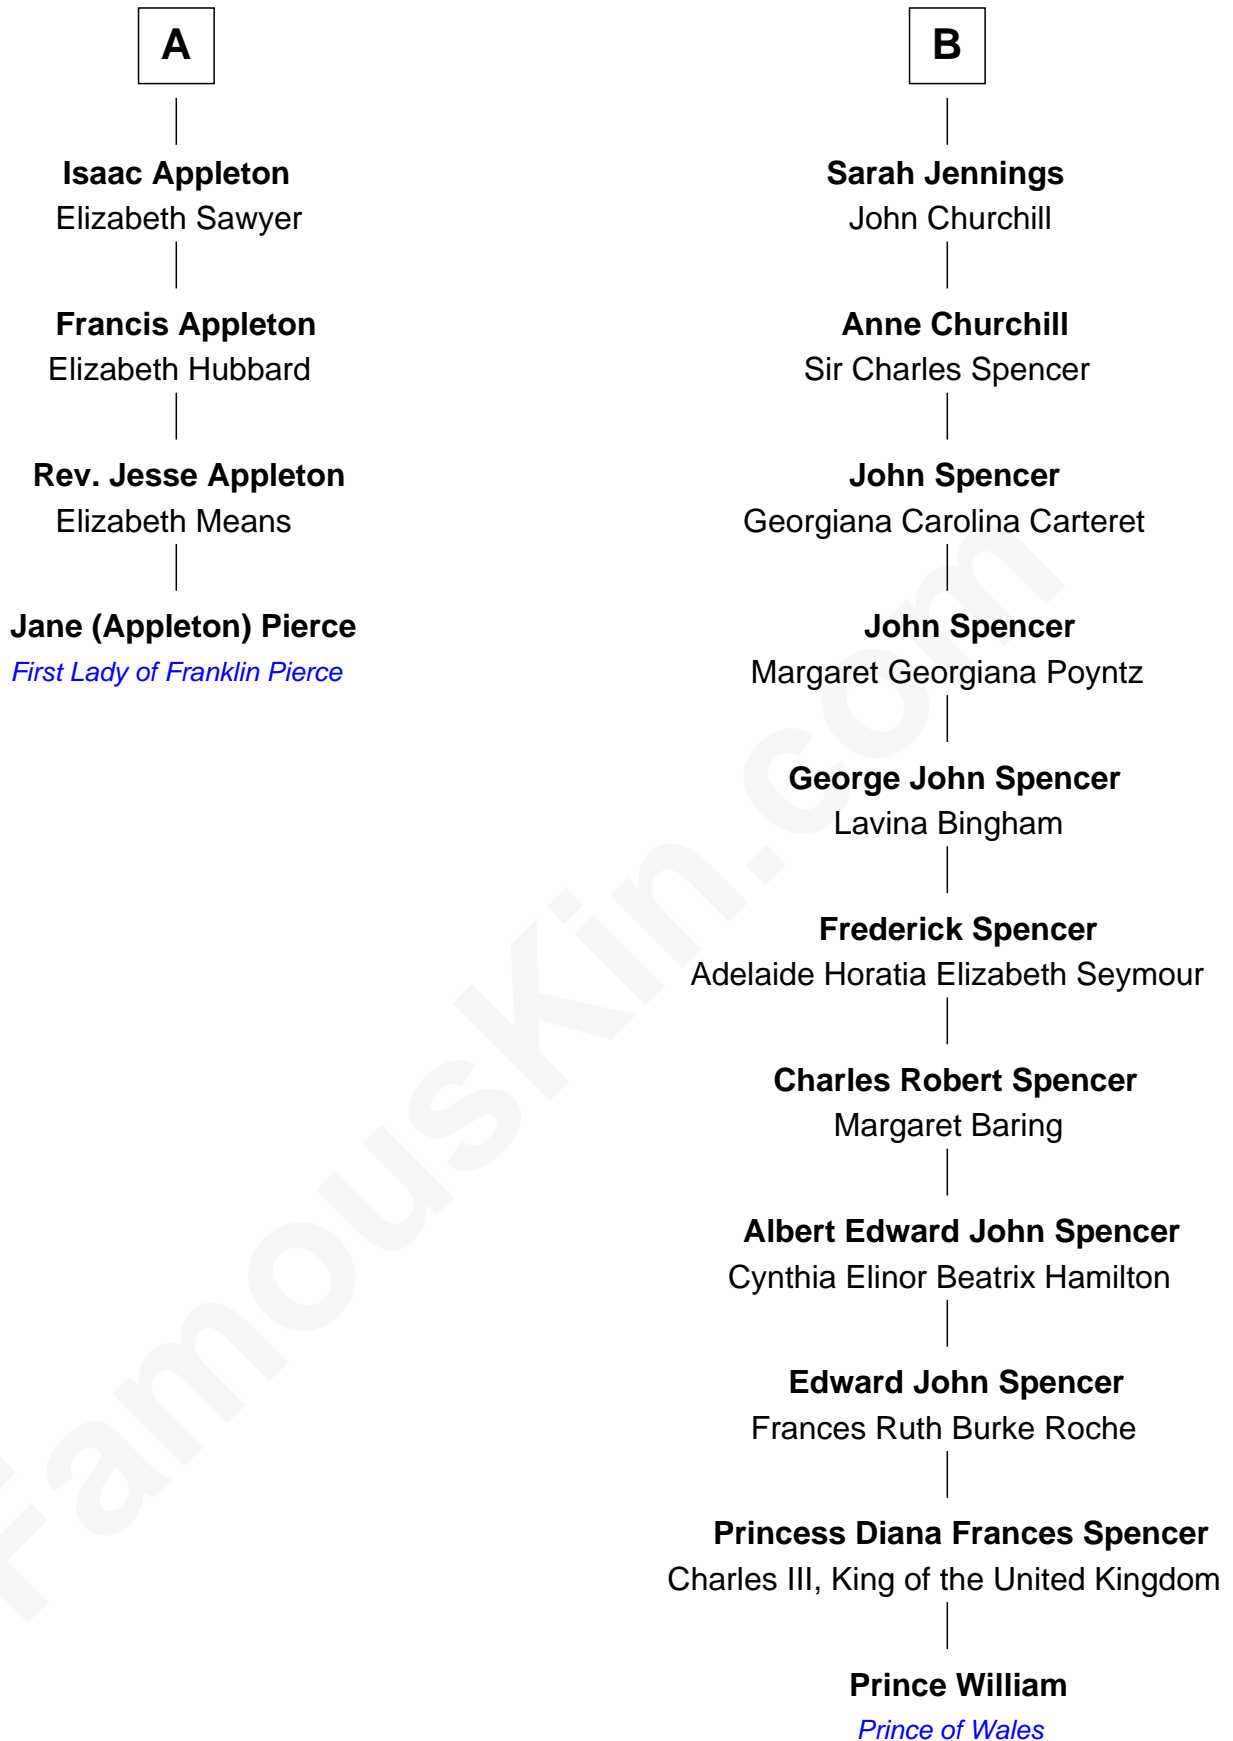

FamousKin.com

Relationship Chart of

Jane (Appleton) Pierce

First Lady of President Franklin Pierce

10th cousin 7 times removed of

Prince William
Prince of Wales

John Everard

William photo by [InSapphoWeTrust](#) [\(CC BY-SA 2.0\)](#)