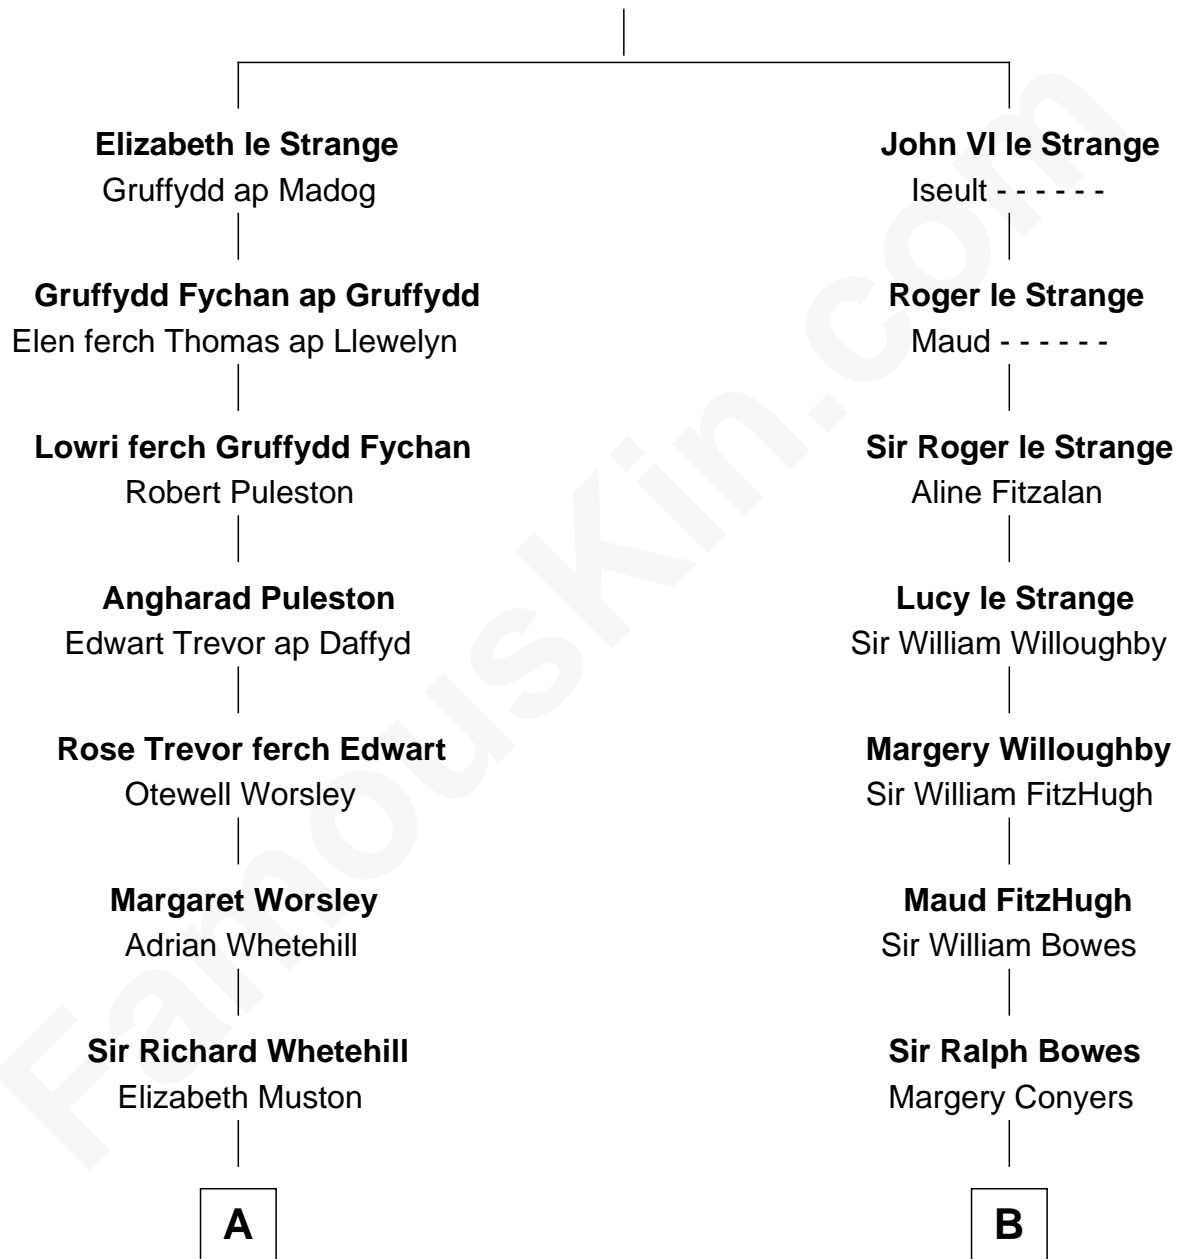

FamousKin.com

Relationship Chart of

Jane (Appleton) Pierce

First Lady of President Franklin Pierce

15th cousin 6 times removed of

Prince William
Prince of Wales

John V le Strange
Maud de Walton

C

Claude George Bowes-Lyon
Cecilia Nina Cavendish-Bentinck

Elizabeth Bowes-Lyon
George VI, King of the United Kingdom

Elizabeth II, Queen of the United Kingdom
Prince Philip of Edinburgh

Charles III, King of the United Kingdom
Princess Diana Frances Spencer