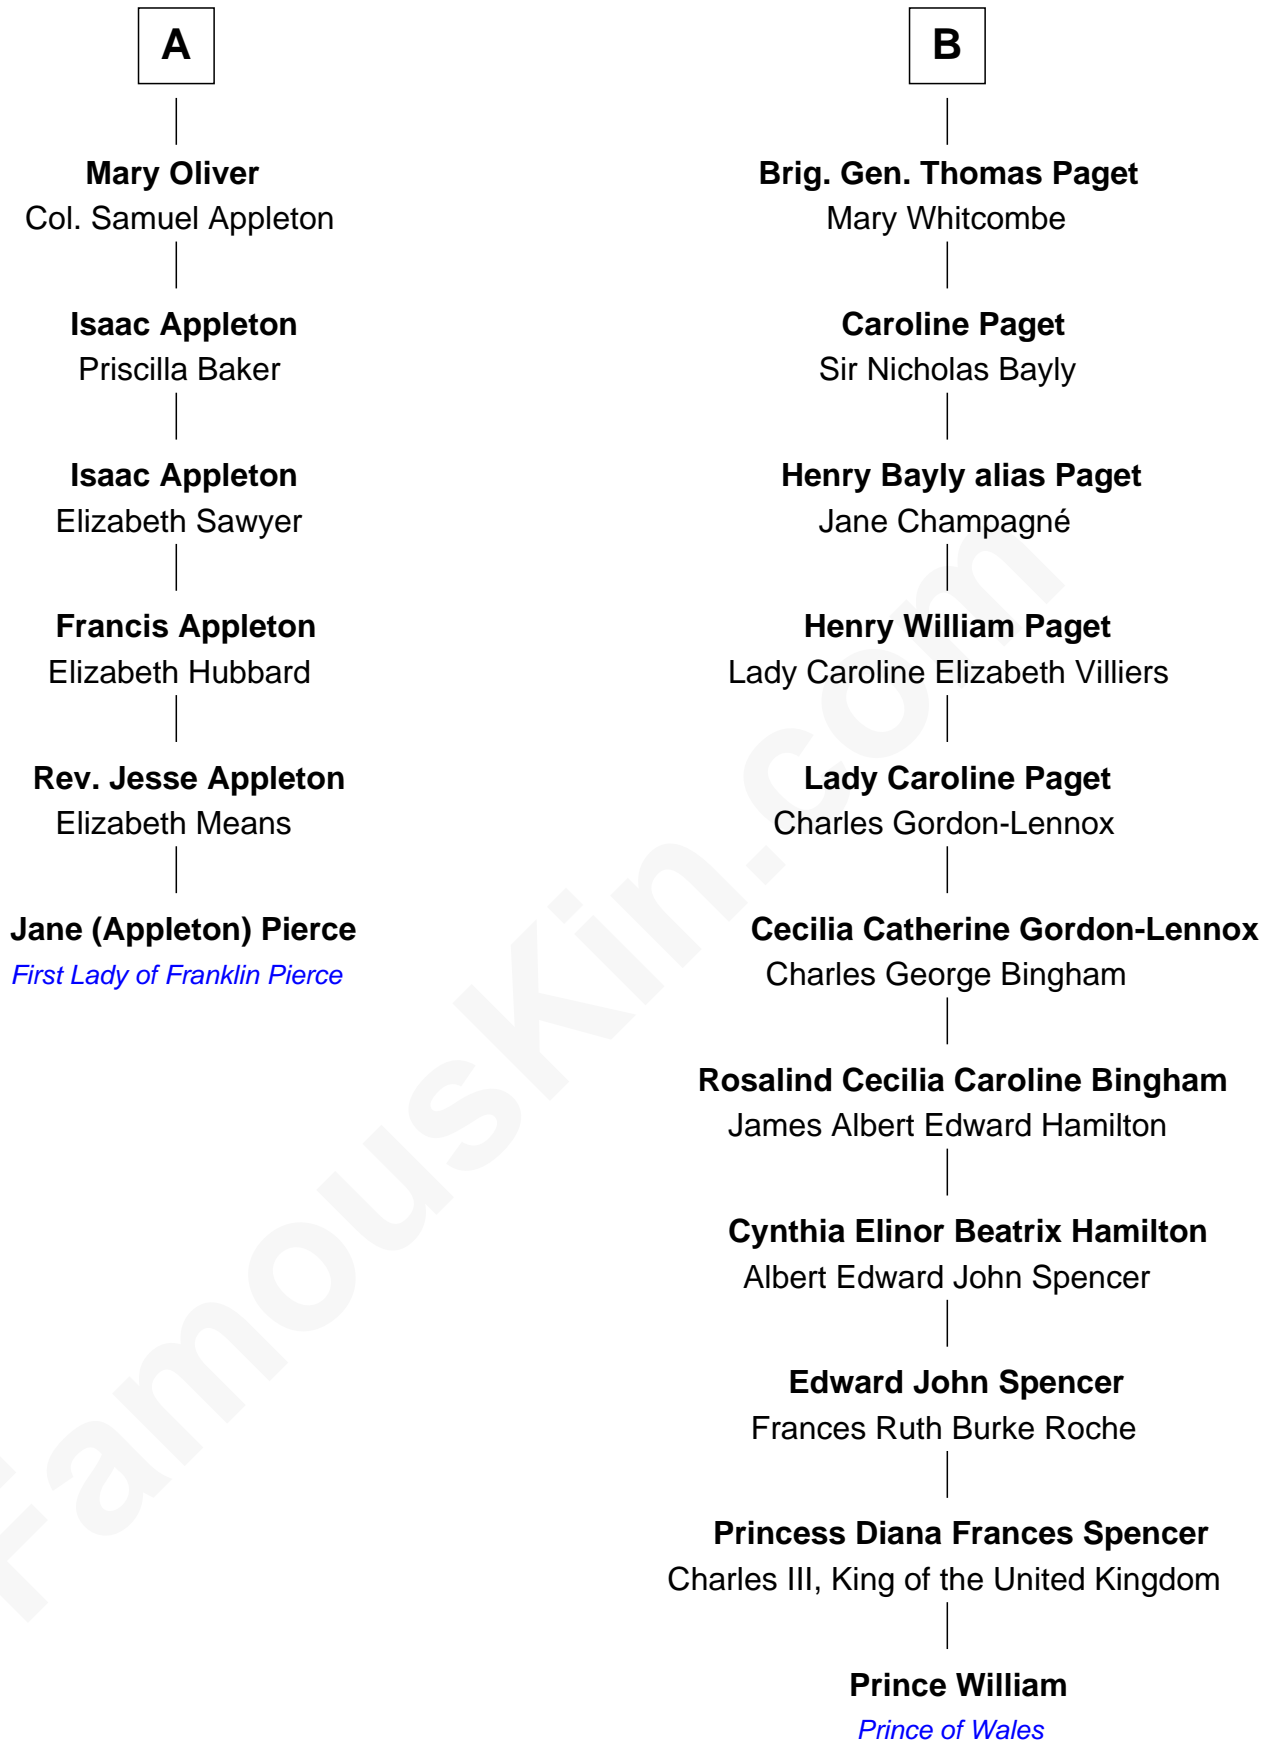

FamousKin.com

Relationship Chart of

Jane (Appleton) Pierce

First Lady of President Franklin Pierce

12th cousin 5 times removed of

Prince William

Prince of Wales

William photo by [InSapphoWeTrust](#) [\(CC BY-SA 2.0\)](#)