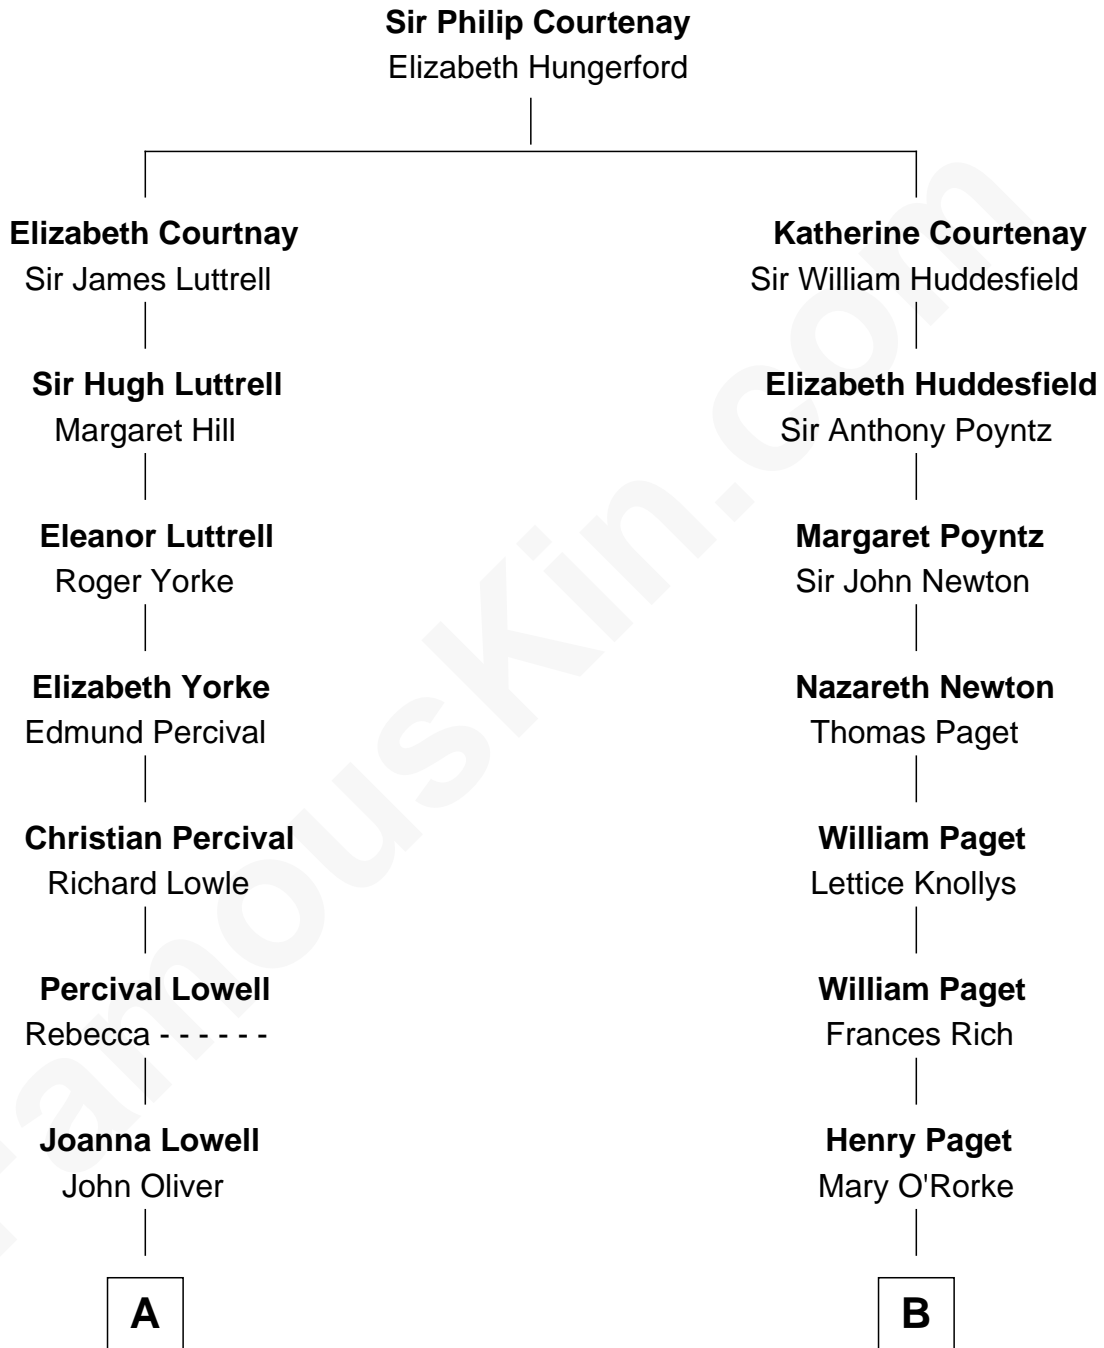

FamousKin.com

Relationship Chart of

Jane (Appleton) Pierce

First Lady of President Franklin Pierce

12th cousin 5 times removed of

Prince William

Prince of Wales

William photo by [InSapphoWeTrust](#) [\(CC BY-SA 2.0\)](#)