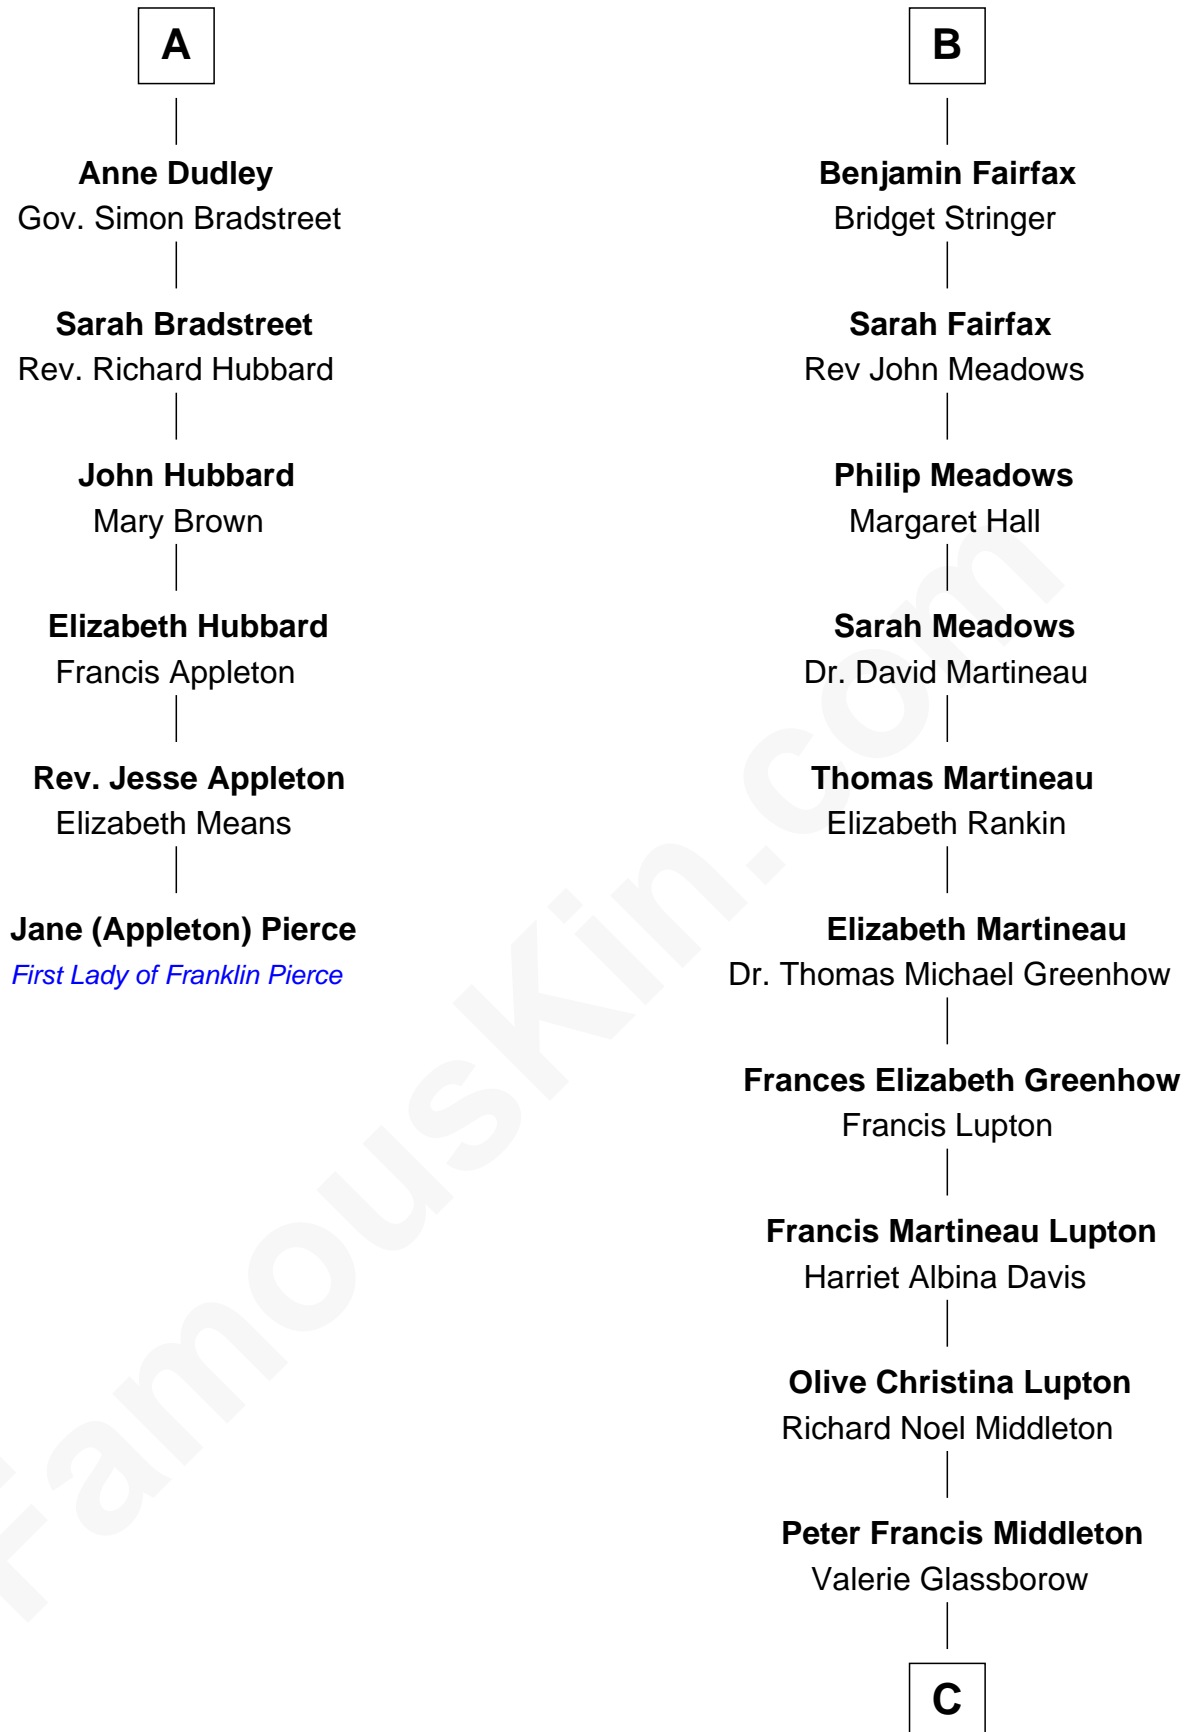

FamousKin.com

Relationship Chart of

Jane (Appleton) Pierce

First Lady of President Franklin Pierce

12th cousin 6 times removed of

Catherine Middleton

Princess of Wales

Michael Francis Middleton
Carole Elizabeth Goldsmith

Catherine Middleton
Princess of Wales

FamousKin.com