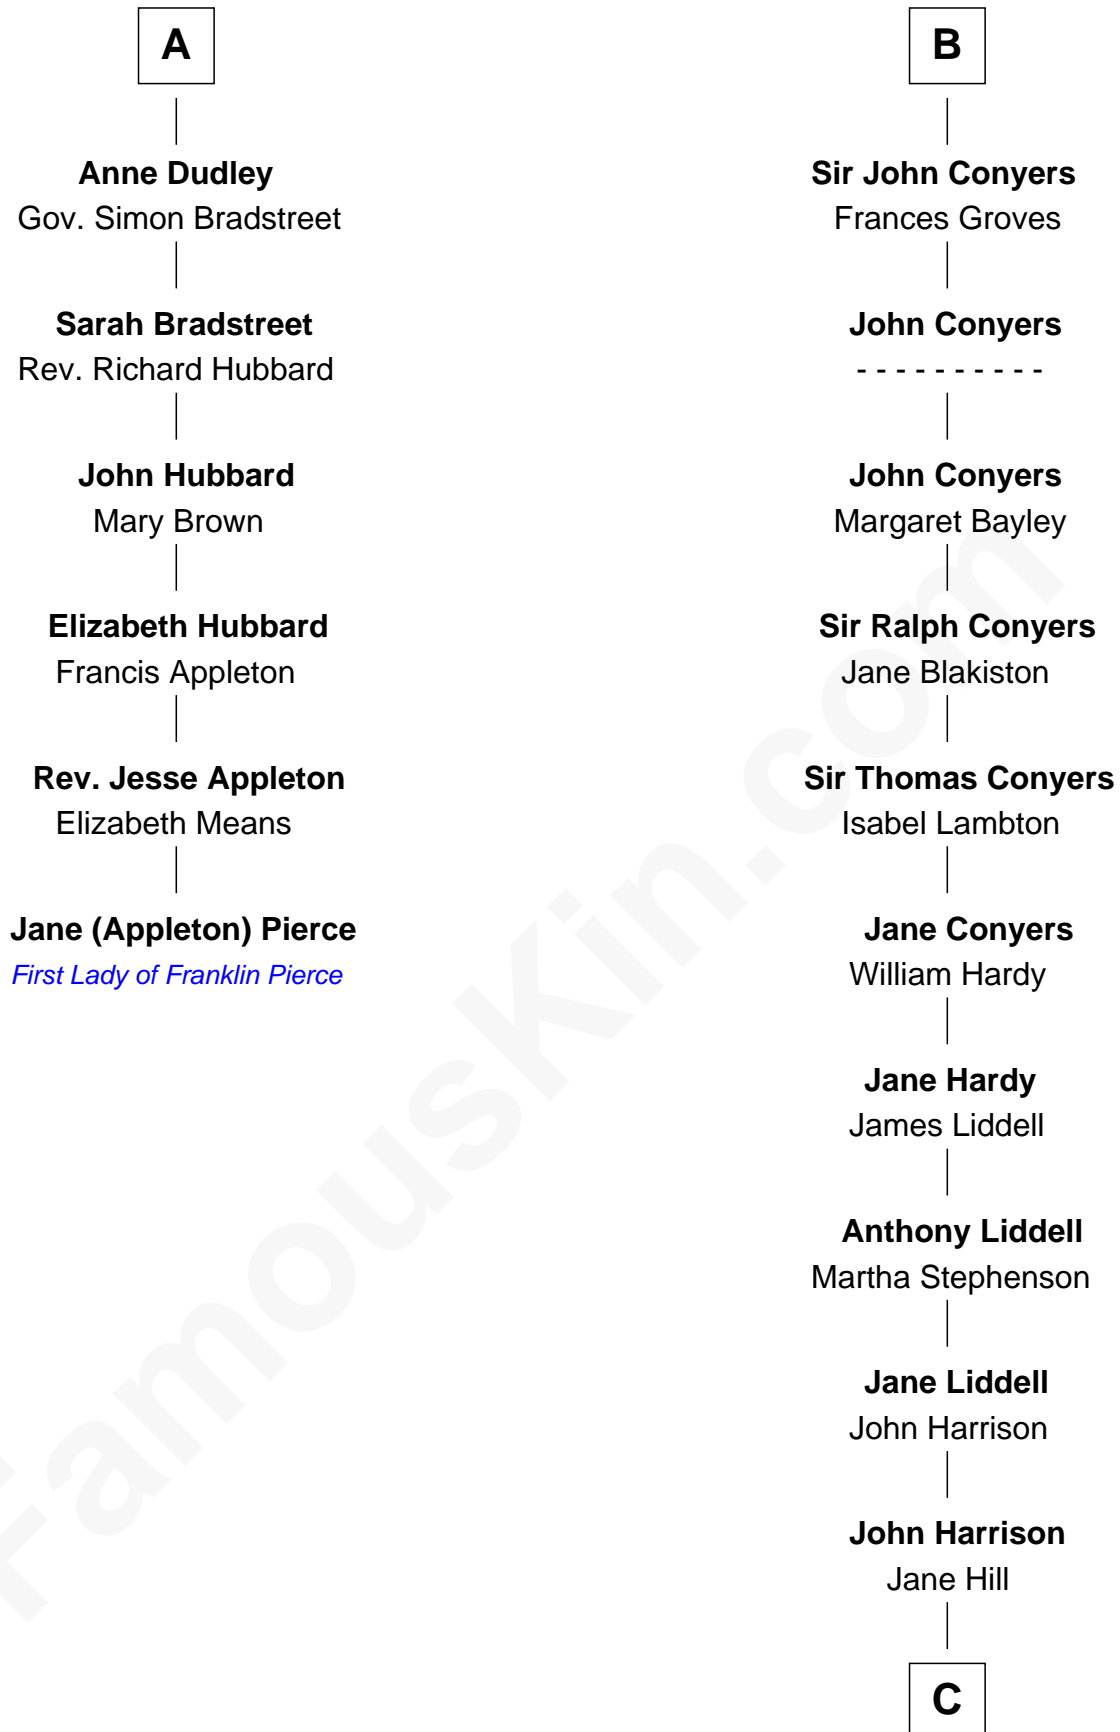

FamousKin.com

Relationship Chart of

Jane (Appleton) Pierce

First Lady of President Franklin Pierce

12th cousin 8 times removed of

Catherine Middleton

Princess of Wales

C

Thomas Harrison
Elizabeth Mary Temple

Dorothy Harrison
Ronald John James Goldsmith

Carole Elizabeth Goldsmith
Michael Francis Middleton

Catherine Middleton
Princess of Wales