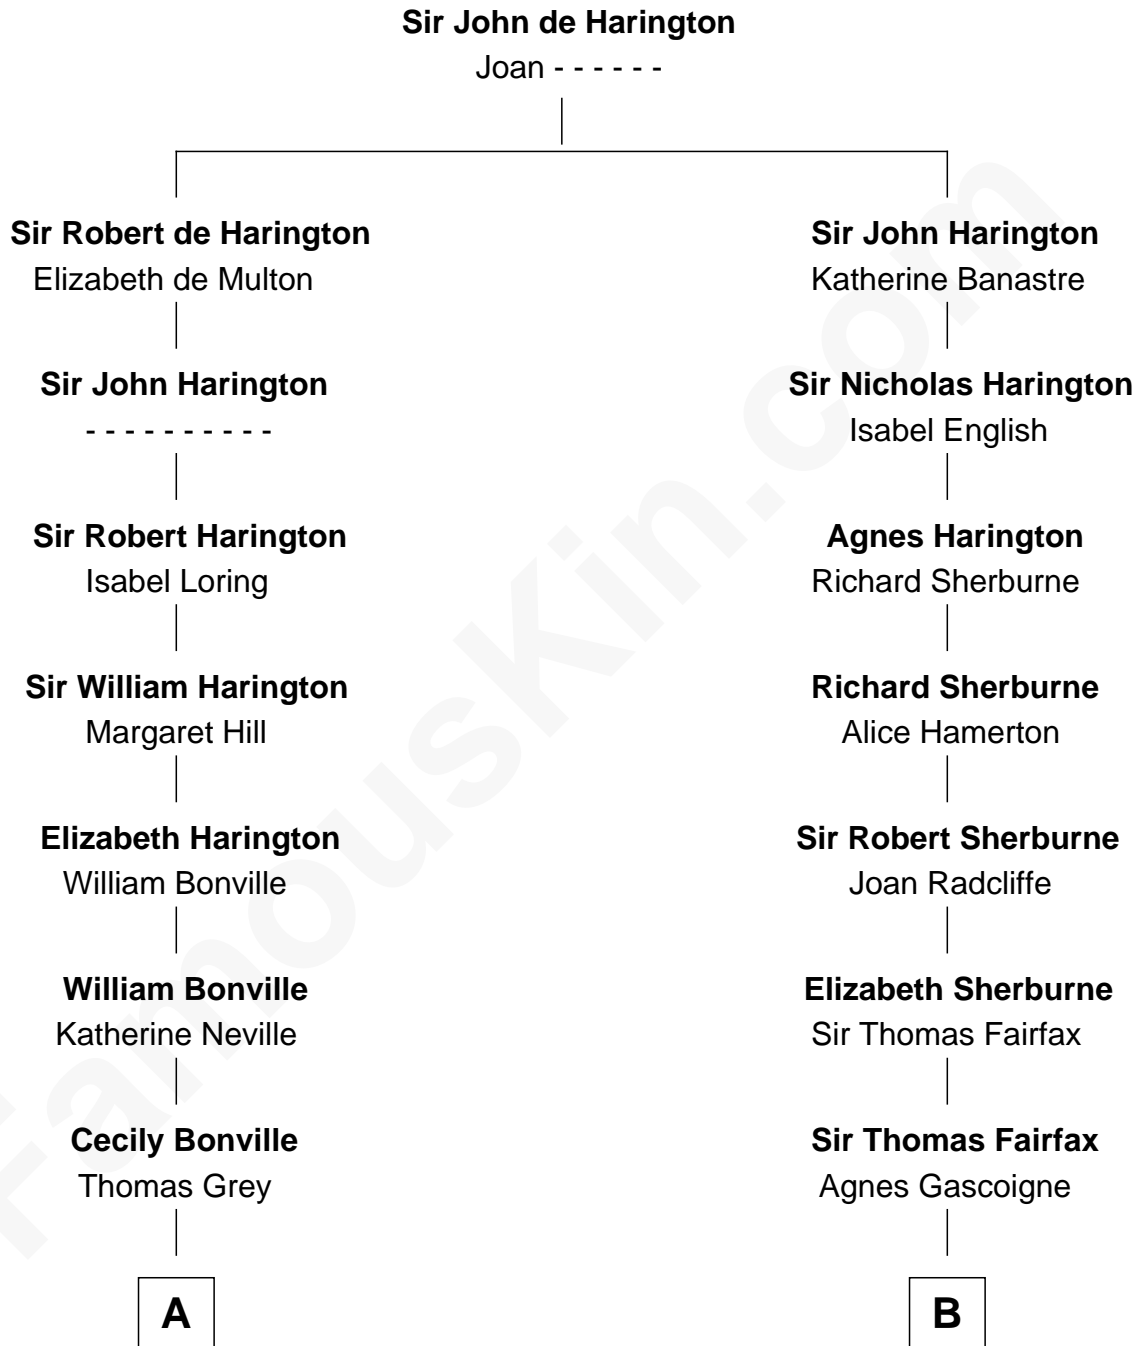

FamousKin.com

Relationship Chart of

Jane (Appleton) Pierce

First Lady of President Franklin Pierce

16th cousin 5 times removed of

Catherine Middleton

Princess of Wales

C

Francis Martineau Lupton

Harriet Albina Davis

Olive Christina Lupton

Richard Noel Middleton

Peter Francis Middleton

Valerie Glassborow

Michael Francis Middleton

Carole Elizabeth Goldsmith

Catherine Middleton

Princess of Wales