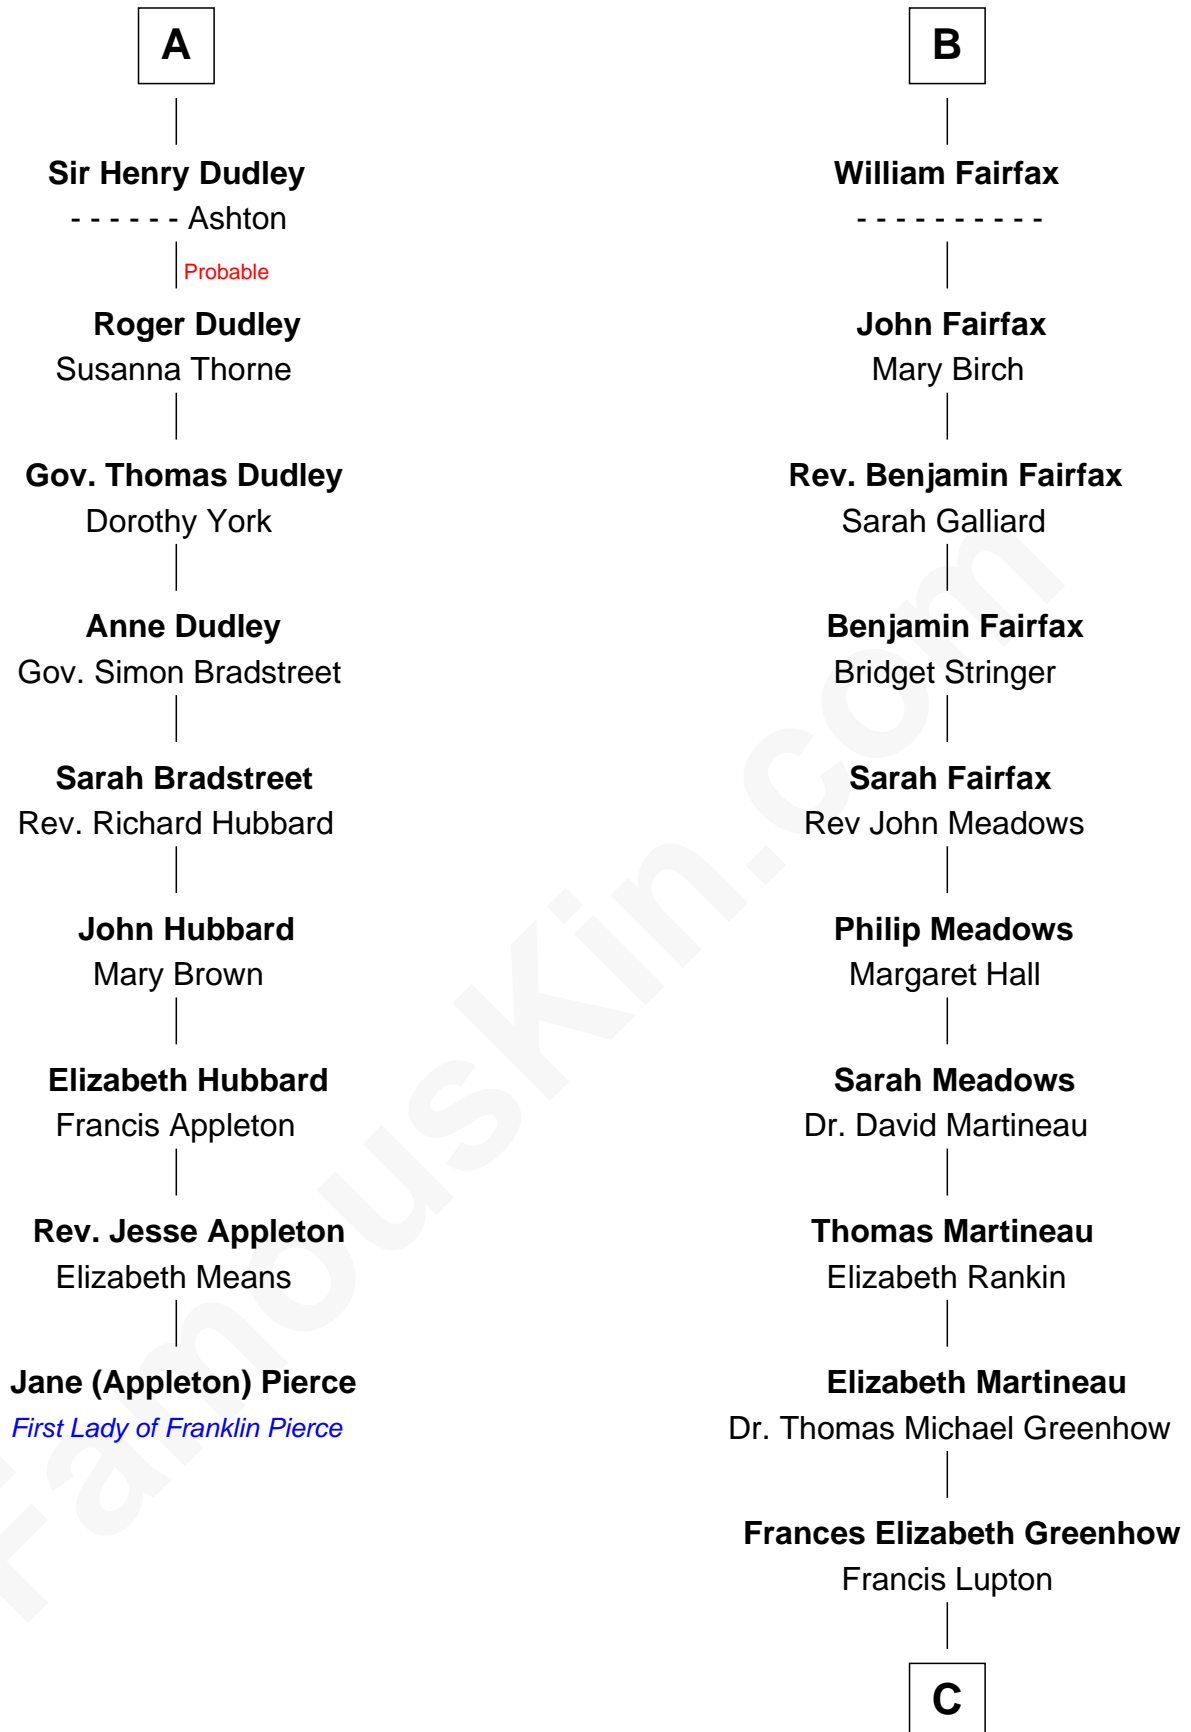

FamousKin.com

Relationship Chart of

Jane (Appleton) Pierce

First Lady of President Franklin Pierce

15th cousin 6 times removed of

Catherine Middleton

Princess of Wales

C

Francis Martineau Lupton

Harriet Albina Davis

Olive Christina Lupton

Richard Noel Middleton

Peter Francis Middleton

Valerie Glassborow

Michael Francis Middleton

Carole Elizabeth Goldsmith